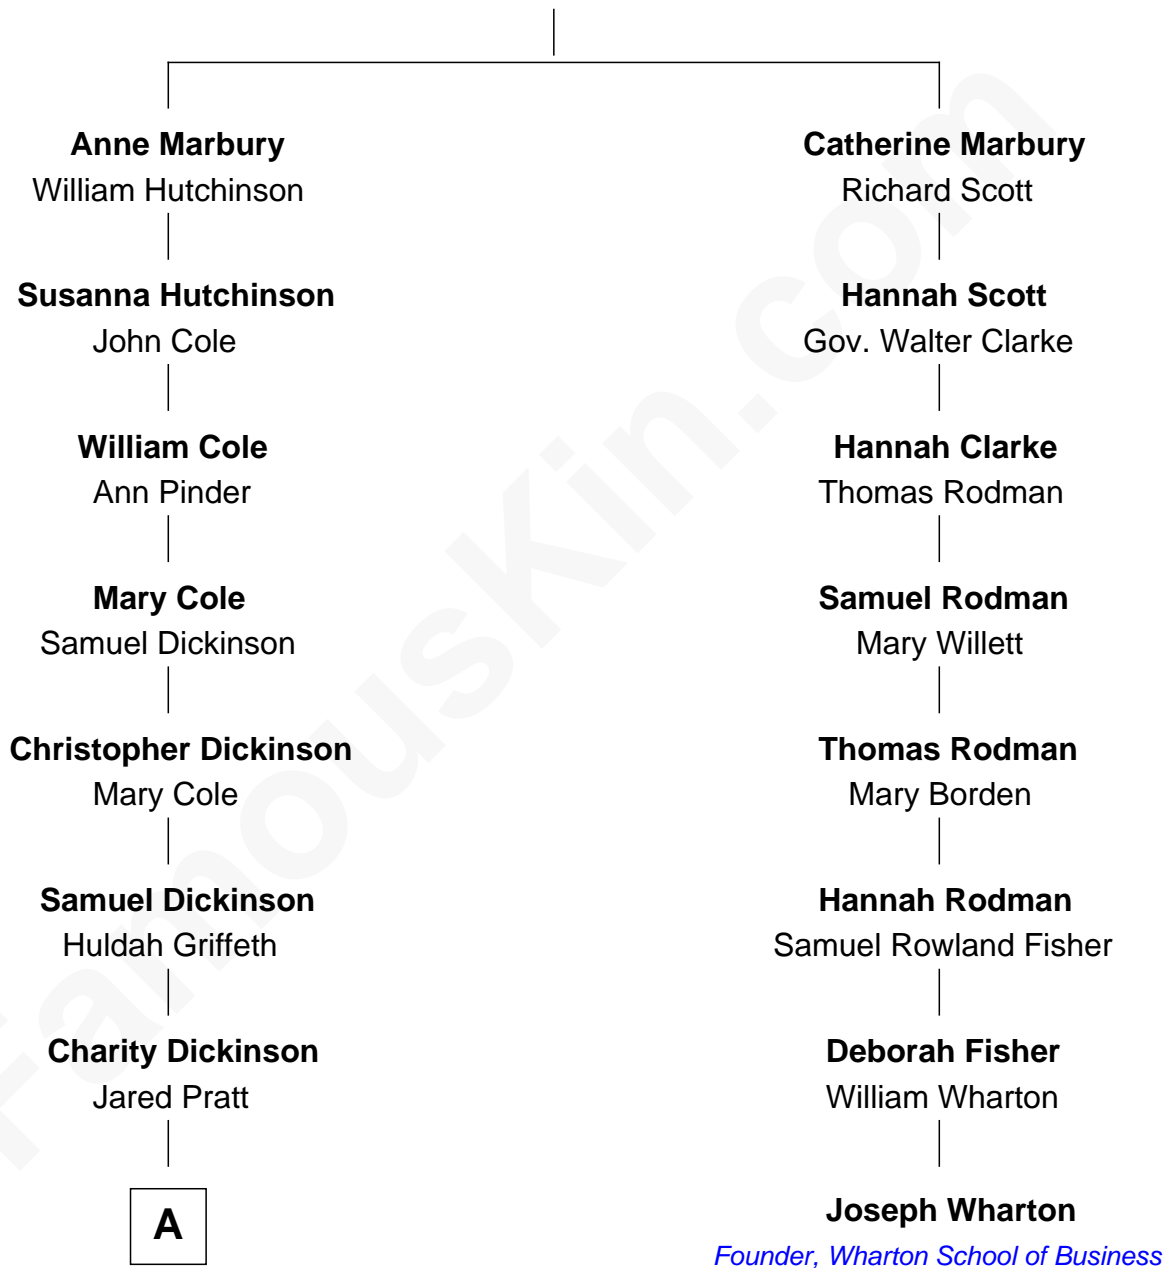

FamousKin.com Relationship Chart of

George Romney

43rd Governor of Michigan

7th cousin 3 times removed of

Joseph Wharton

Founder of the Wharton School of Business

Rev. Francis Marbury

Bridget Dryden

A

—
Parley Parker Pratt

Mary Woods

—
Helaman Pratt

Anna Johanna Dorothy Wilcken

—
Anna Amelia Pratt

Gaskell Samuel Romney

—
George Romney

43rd Governor of Michigan

FamousKin.com