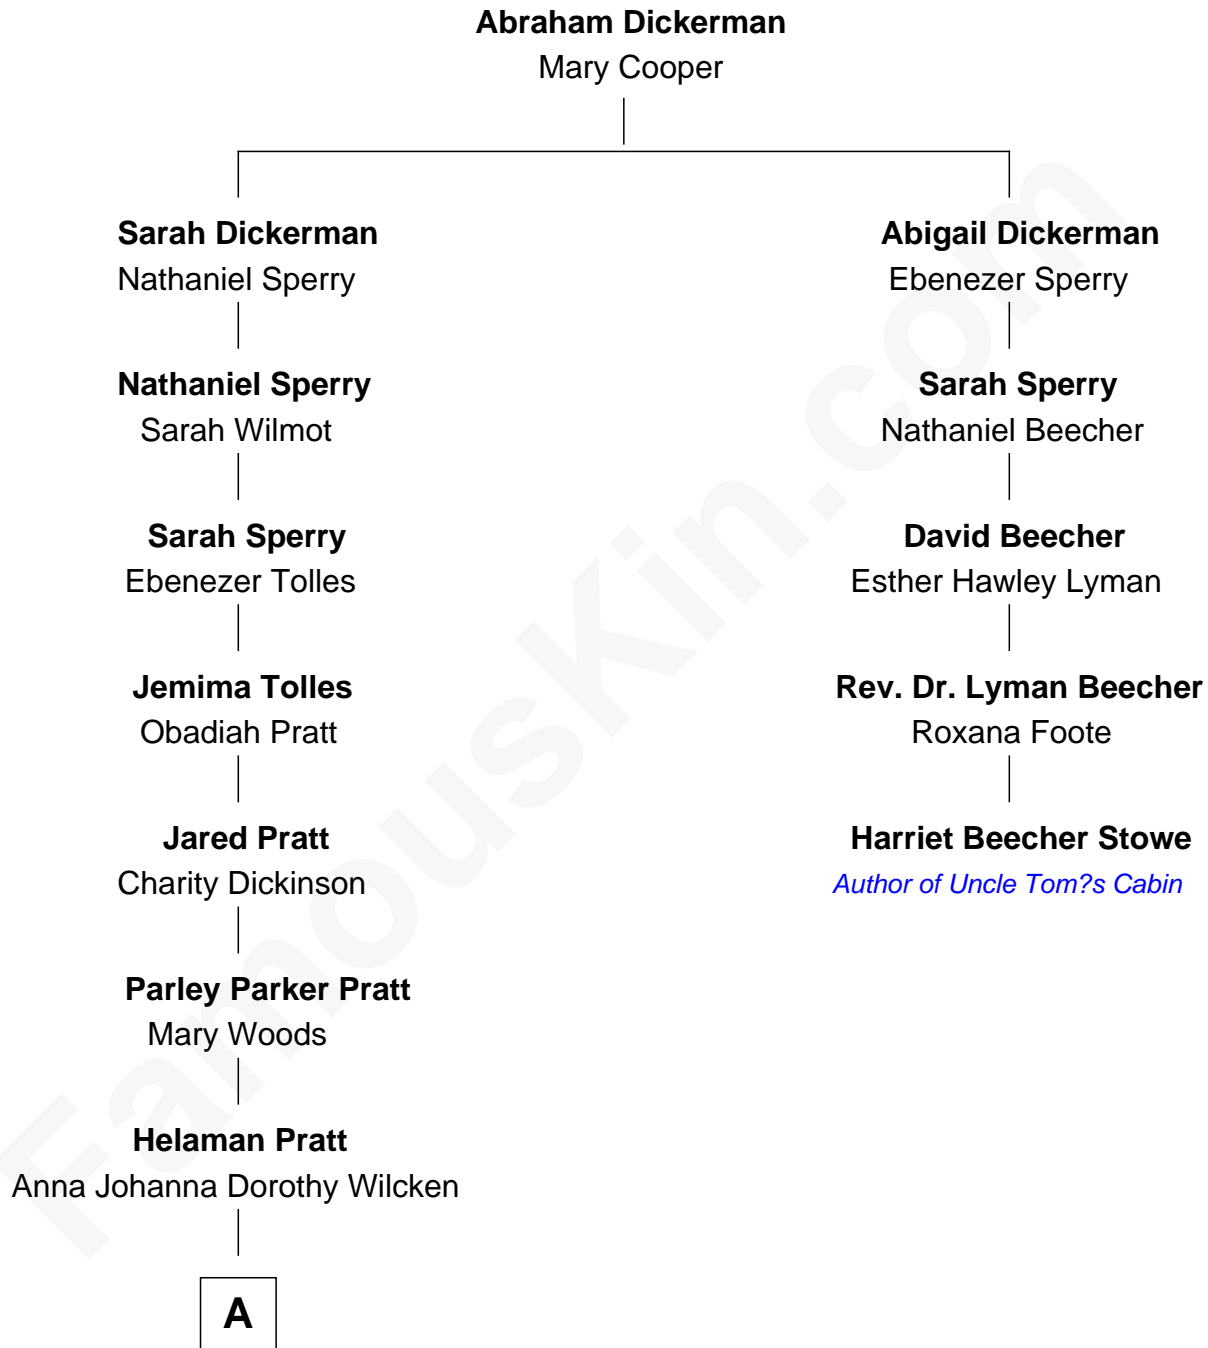

# FamousKin.com Relationship Chart of

**George Romney**

*43rd Governor of Michigan*

4th cousin 4 times removed of

**Harriet Beecher Stowe**

*Author of Uncle Tom's Cabin*

**A**

—  
**Anna Amelia Pratt**  
Gaskell Samuel Romney

—  
**George Romney**  
*43rd Governor of Michigan*

FamousKin.com