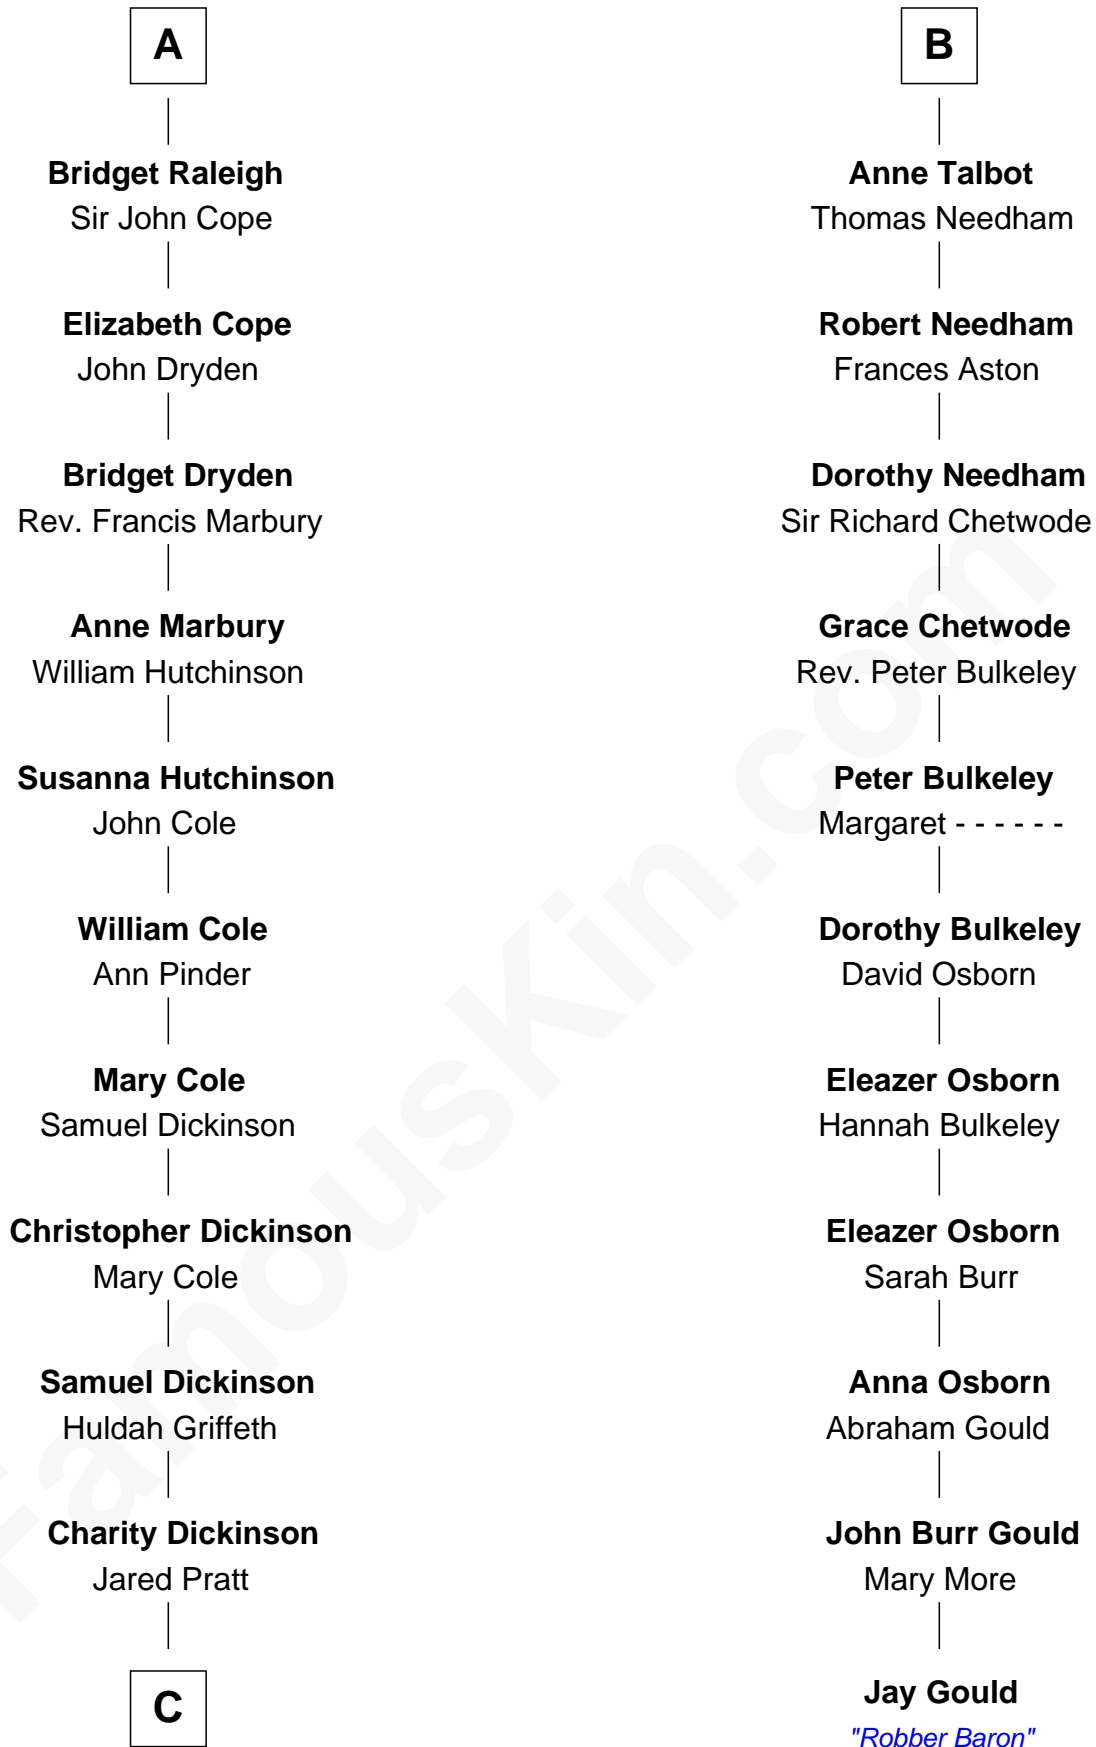

FamousKin.com Relationship Chart of

George Romney

43rd Governor of Michigan

17th cousin 3 times removed of

Jay Gould

American Railroad "Robber Baron"

Edmund Fitzalan

Alice de Warenne

FamousKin.com