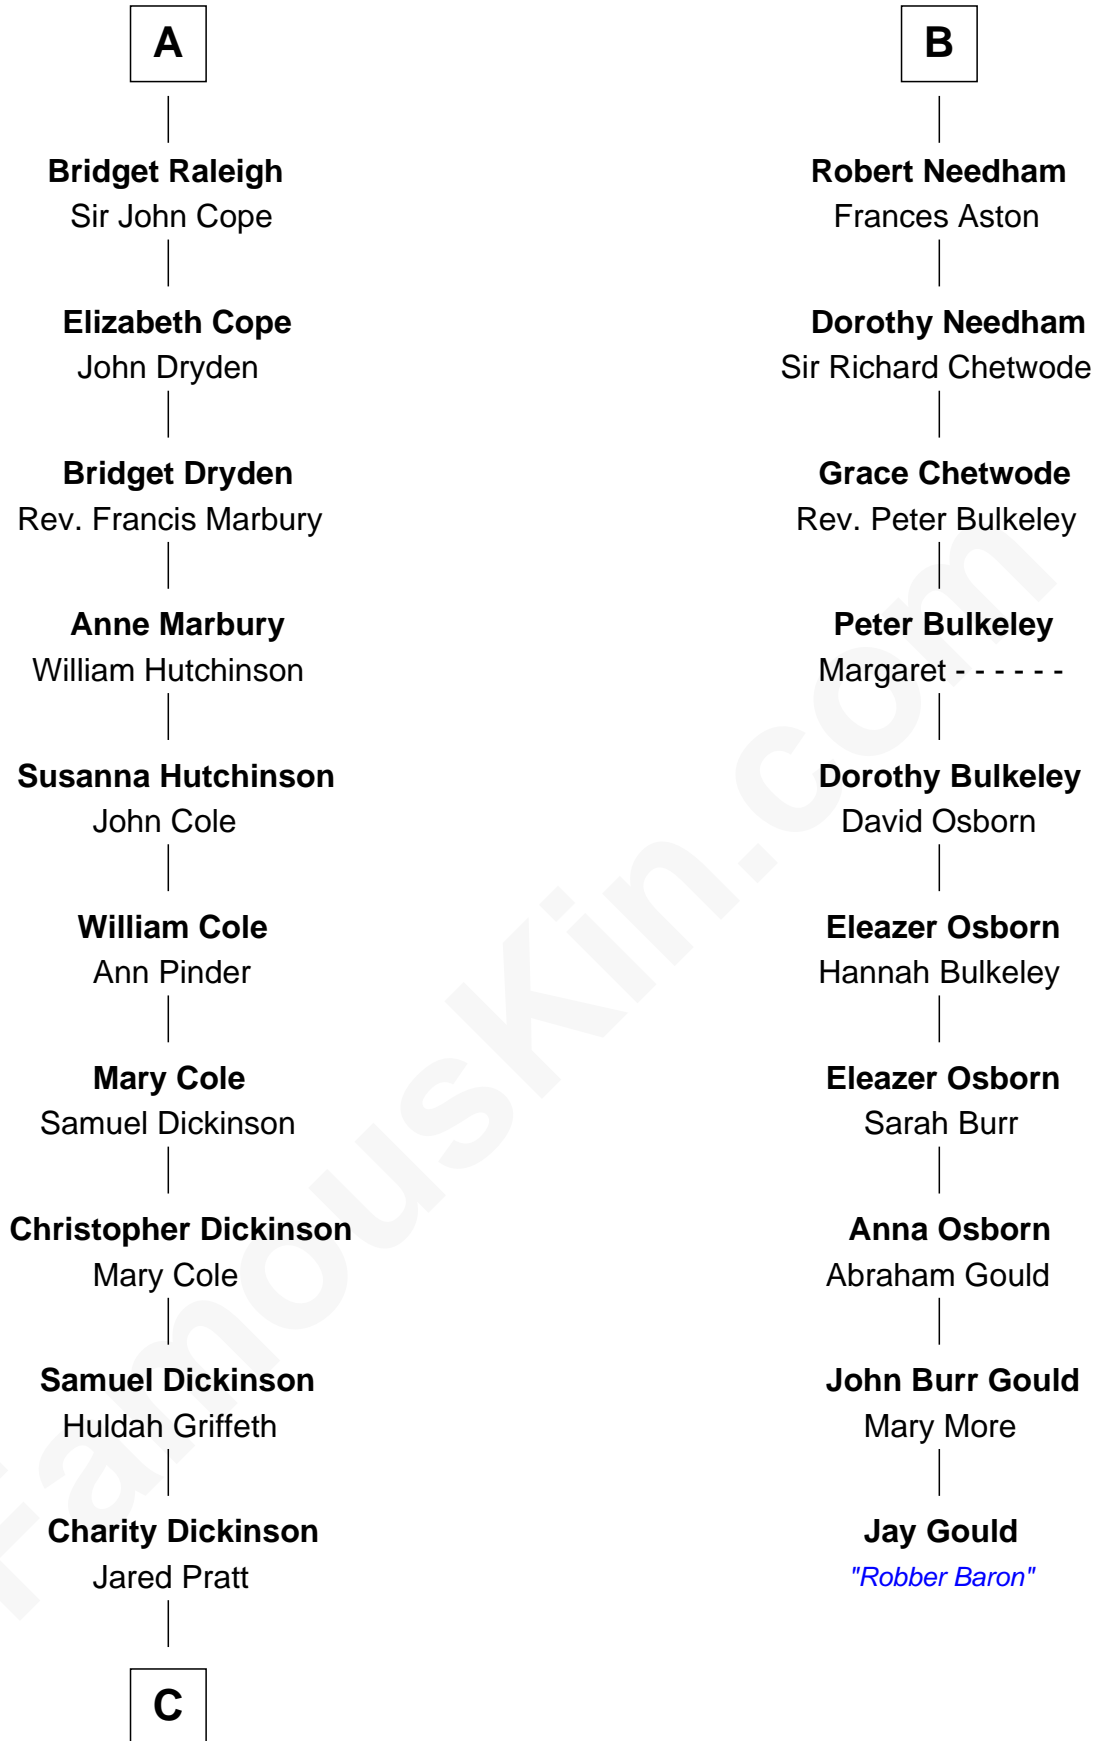

FamousKin.com Relationship Chart of

George Romney

43rd Governor of Michigan

16th cousin 4 times removed of

Jay Gould

American Railroad "Robber Baron"

C

—
Parley Parker Pratt

Mary Woods

—
Helaman Pratt

Anna Johanna Dorothy Wilcken

—
Anna Amelia Pratt

Gaskell Samuel Romney

—
George Romney

43rd Governor of Michigan

FamousKin.com