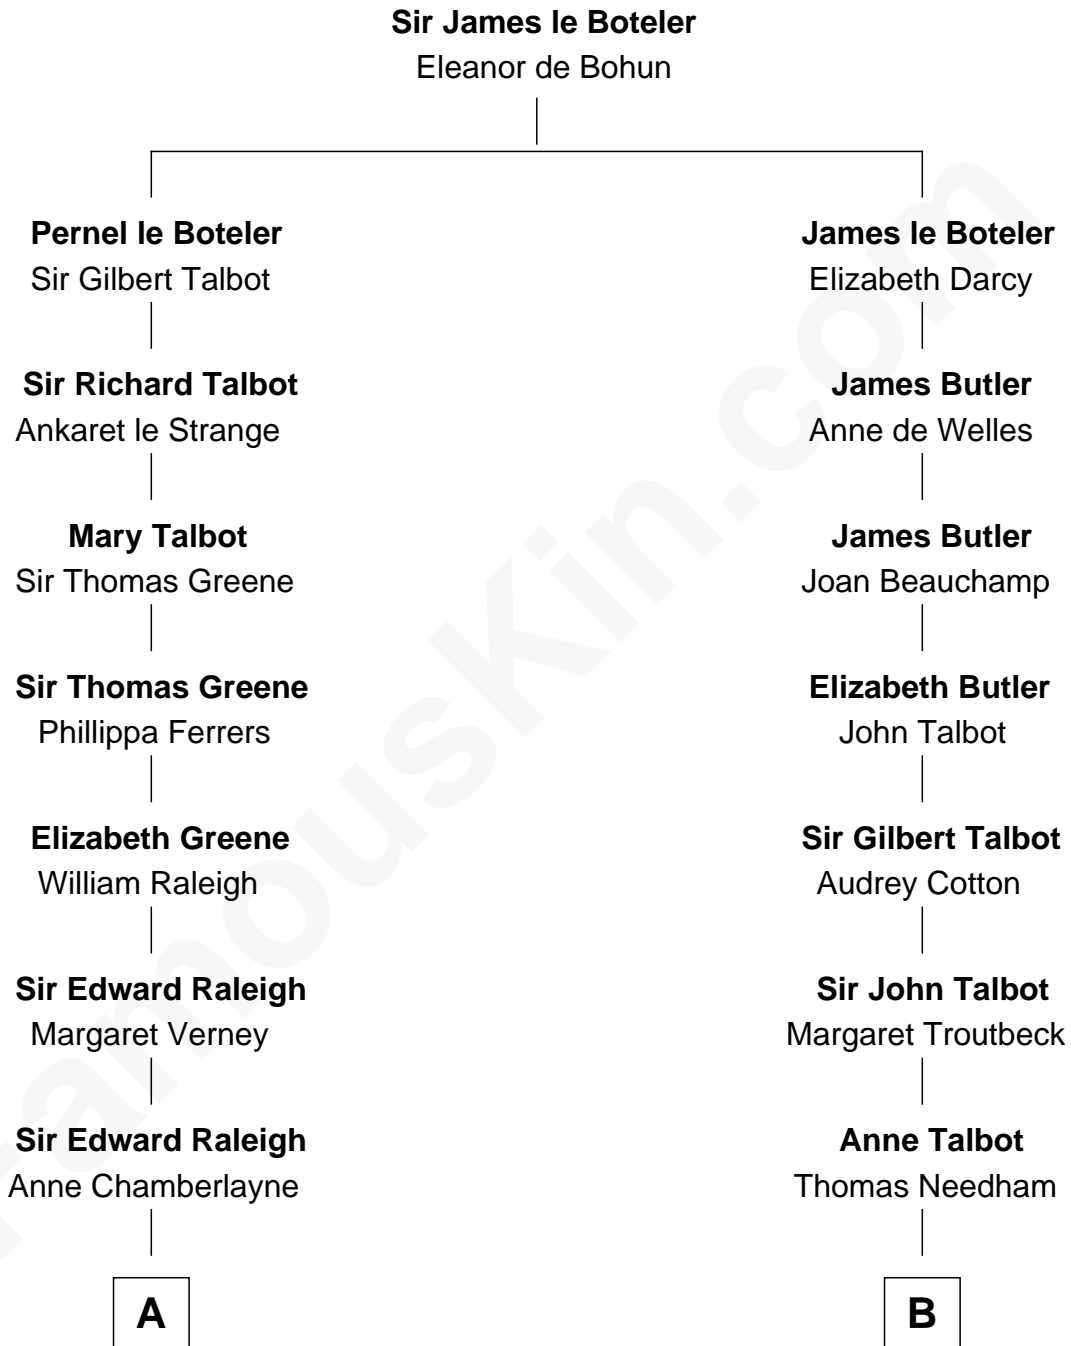

FamousKin.com Relationship Chart of

George Romney

43rd Governor of Michigan

16th cousin 4 times removed of

Jay Gould

American Railroad "Robber Baron"

C

—
Parley Parker Pratt

Mary Woods

—
Helaman Pratt

Anna Johanna Dorothy Wilcken

—
Anna Amelia Pratt

Gaskell Samuel Romney

—
George Romney

43rd Governor of Michigan

FamousKin.com