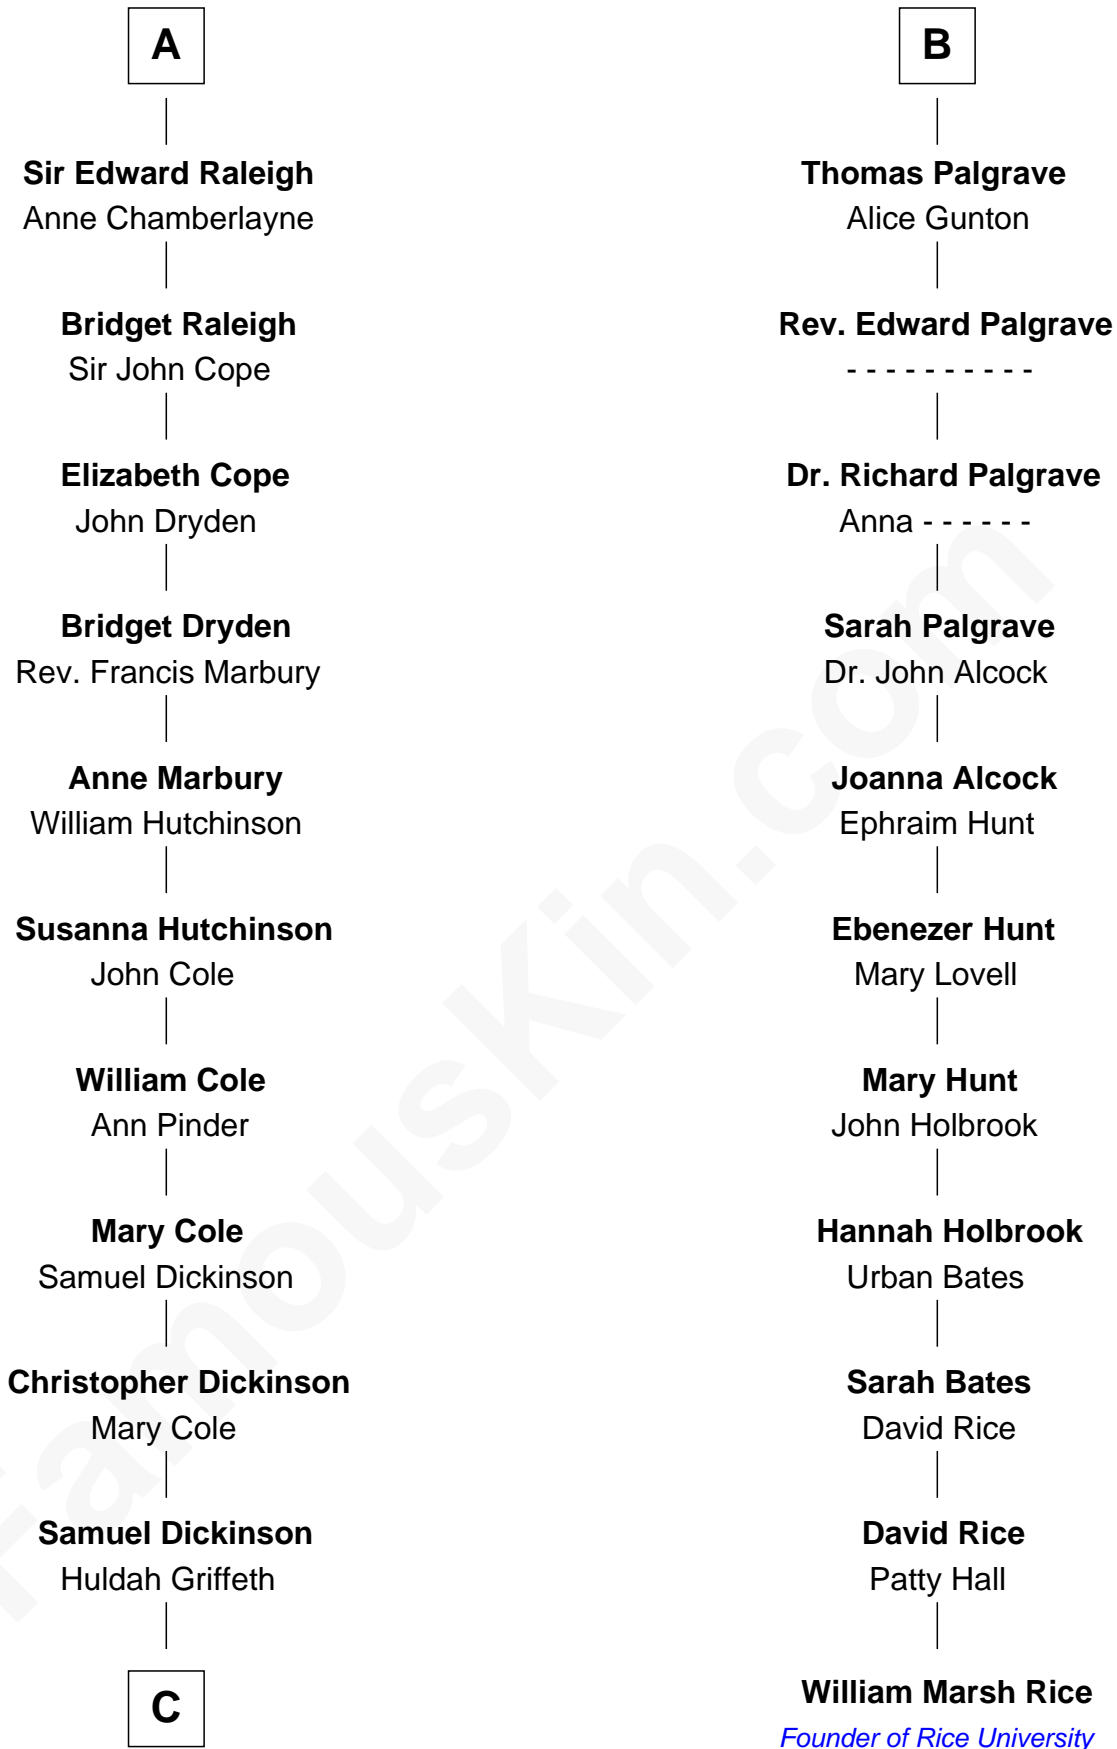

# FamousKin.com Relationship Chart of

**George Romney**

*43rd Governor of Michigan*

17th cousin 4 times removed of

**William Marsh Rice**

*Founder of Rice University*

**Humphrey de Bohun**

Elizabeth Plantagenet

Elizabeth de Badlesmere

**Elizabeth de Bohun**

Sir Richard Fitzalan

**Elizabeth Fitzalan**

Sir Robert Goushill

**Elizabeth Goushill**

Sir Robert Wingfield

**Elizabeth Wingfield**

Sir William Brandon

**Eleanor Brandon**

John Glemham

**Anne Glemham**

Henry Palgrave

**B**

**C**

Charity Dickinson

Jared Pratt

Parley Parker Pratt

Mary Woods

Helaman Pratt

Anna Johanna Dorothy Wilcken

Anna Amelia Pratt

Gaskell Samuel Romney

**George Romney**