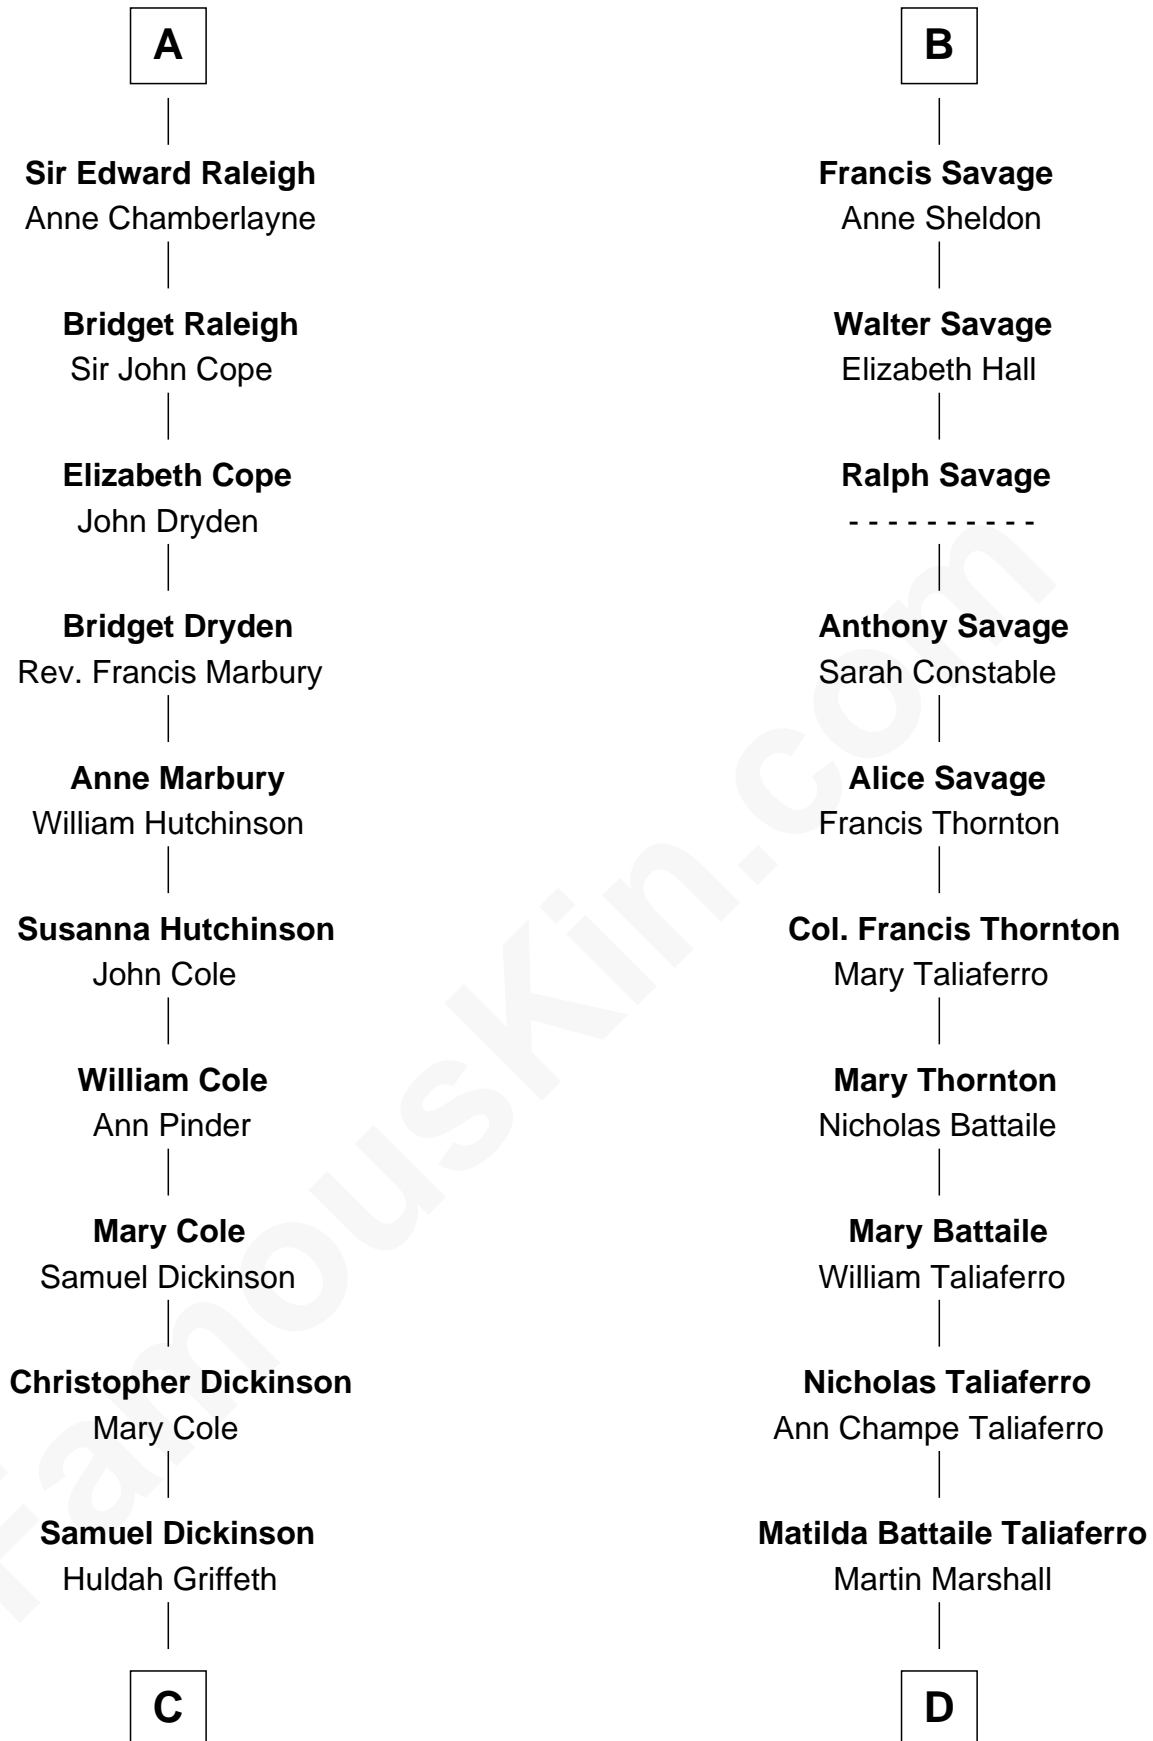

# FamousKin.com Relationship Chart of

**George Romney**

*43rd Governor of Michigan*

19th cousin 2 times removed of

**General George C. Marshall**

*Author of "The Marshall Plan"*

**Humphrey de Bohun**

Elizabeth Plantagenet

Elizabeth de Badlesmere

**Elizabeth de Bohun**

Sir Richard Fitzalan

**Elizabeth Fitzalan**

Sir Robert Goushill

**Joan Goushill**

Sir Thomas Stanley

**Katherine Stanley**

Sir John Savage

**Sir Christopher Savage**

Anne Stanley

**Sir Christopher Savage**

Anne Lygon

**B**

**C**

**Charity Dickinson**

Jared Pratt

**Parley Parker Pratt**

Mary Woods

**Helaman Pratt**

Anna Johanna Dorothy Wilcken

**Anna Amelia Pratt**

Gaskell Samuel Romney

**George Romney**