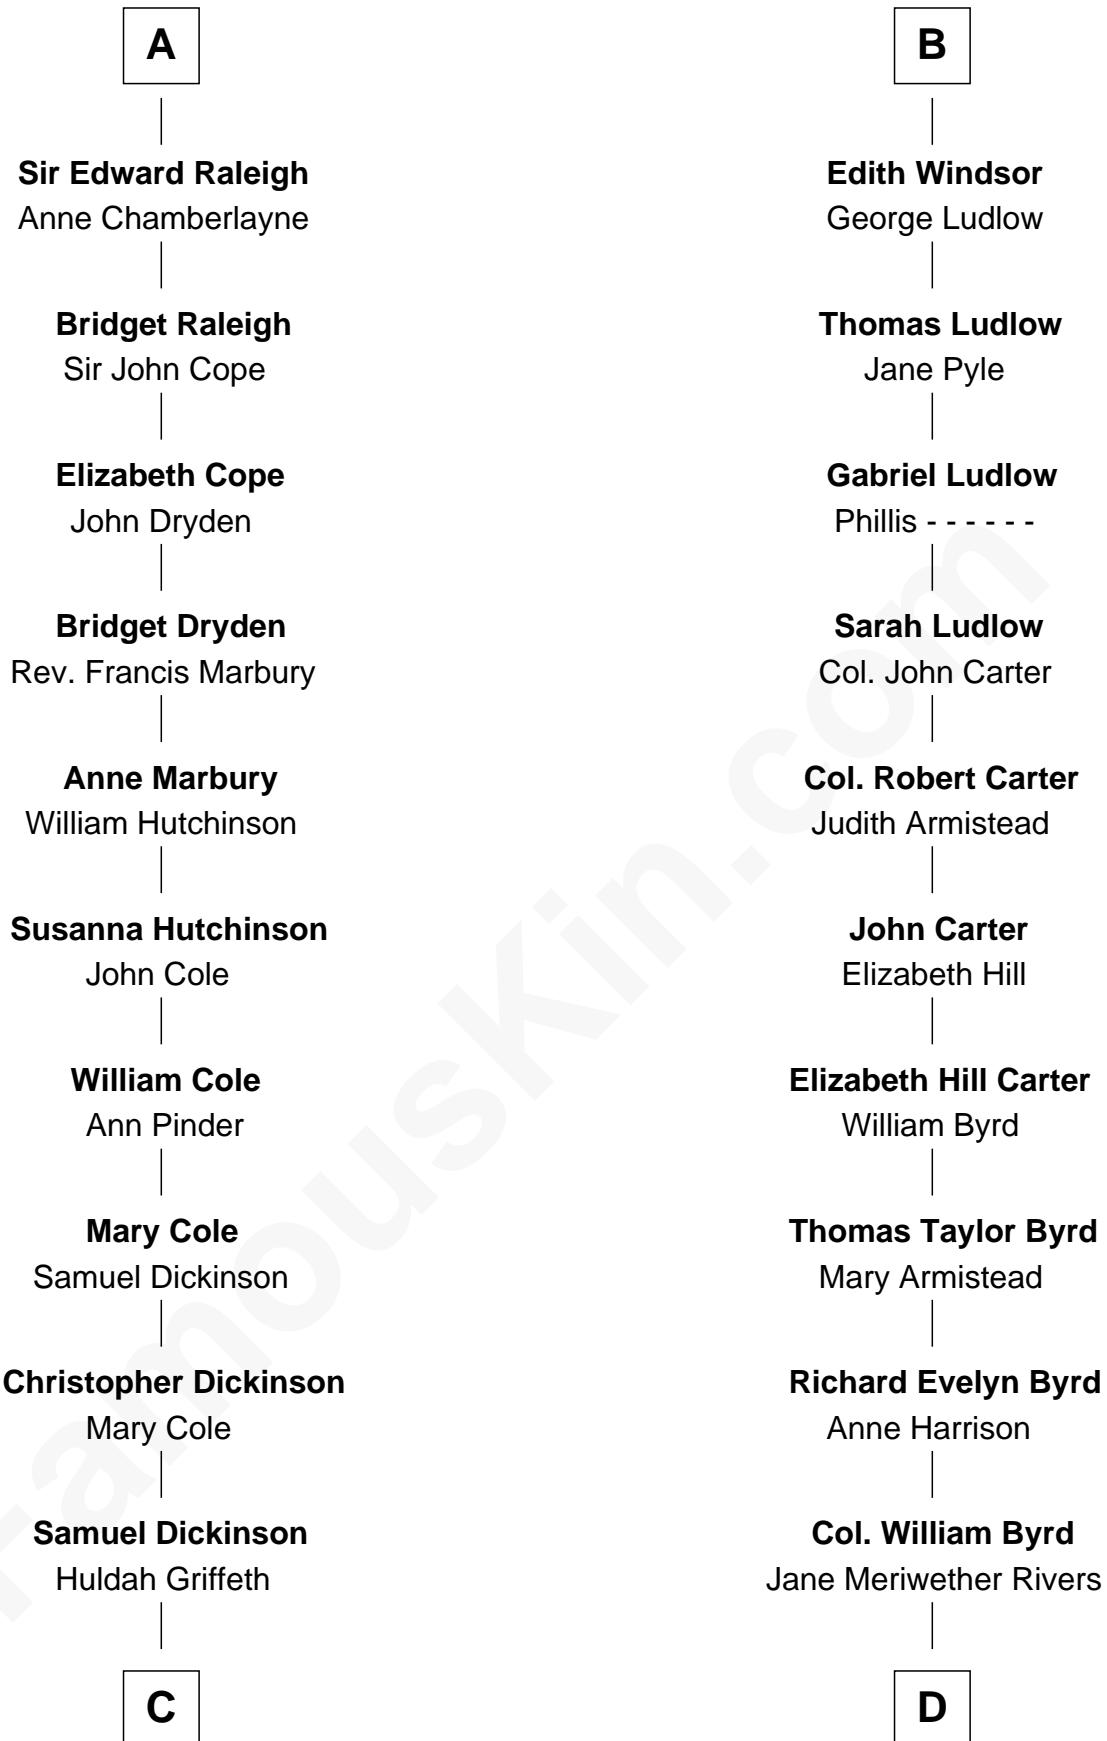

# FamousKin.com Relationship Chart of

**George Romney**

*43rd Governor of Michigan*

18th cousin 3 times removed of

**Harry F. Byrd**

*50th Governor of Virginia*

**Humphrey de Bohun**

Elizabeth Plantagenet

**Eleanor de Bohun**

Sir James le Boteler

**Pernel le Boteler**

Sir Gilbert Talbot

**Sir Richard Talbot**

Ankaret le Strange

**Mary Talbot**

Sir Thomas Greene

John Andrews

**Elizabeth Andrews**

Sir Thomas de Windsor

**Sir Andrews de Windsor**

Elizabeth Blount

**B**

**C**

**Charity Dickinson**

Jared Pratt

**Parley Parker Pratt**

Mary Woods

**Helaman Pratt**

Anna Johanna Dorothy Wilcken

**Anna Amelia Pratt**

Gaskell Samuel Romney

**George Romney**