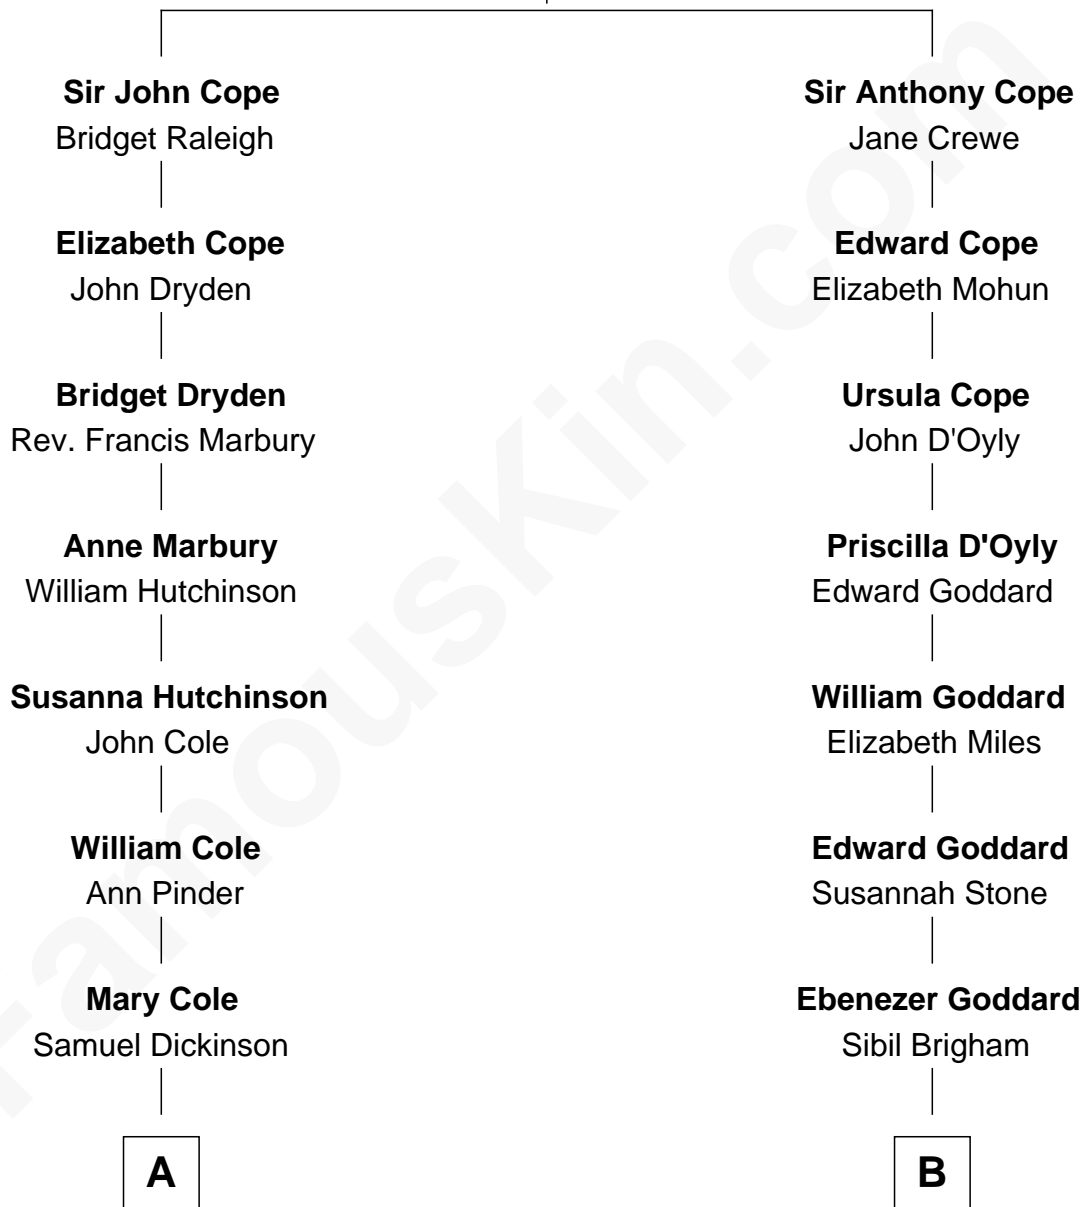

FamousKin.com Relationship Chart of

George Romney

43rd Governor of Michigan

9th cousin 4 times removed of

Brigham Young

2nd President of the Mormon Church

Sir William Cope

Jane Spencer

A

Christopher Dickinson

Mary Cole

Samuel Dickinson

Huldah Griffeth

Charity Dickinson

Jared Pratt

Parley Parker Pratt

Mary Woods

Helaman Pratt

Anna Johanna Dorothy Wilcken

Anna Amelia Pratt

Gaskell Samuel Romney

George Romney

43rd Governor of Michigan

B