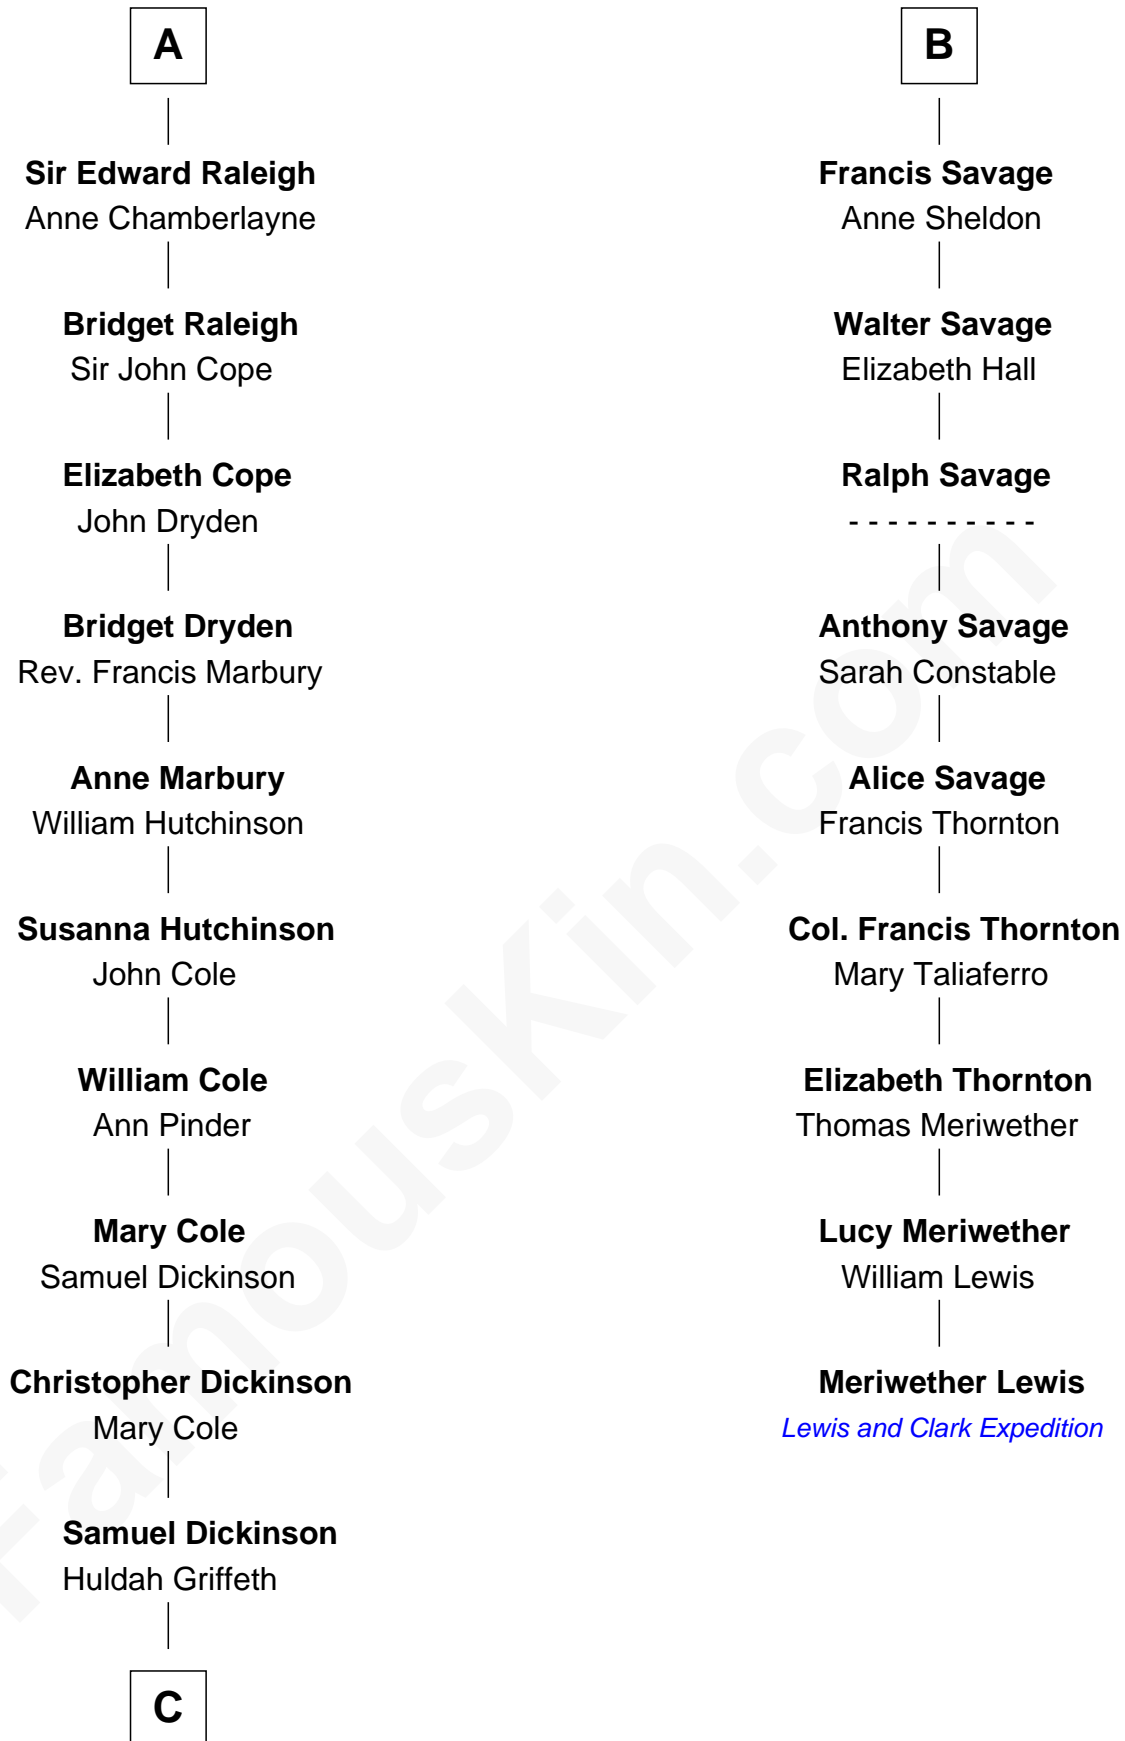

FamousKin.com

Relationship Chart of

George Romney

43rd Governor of Michigan

15th cousin 6 times removed of

Meriwether Lewis

Lewis and Clark Expedition

Humphrey de Bohun
Elizabeth Plantagenet

Eleanor de Bohun
Sir James le Boteler

Pernel le Boteler
Sir Gilbert Talbot

Sir Richard Talbot
Ankaret le Strange

Mary Talbot
Sir Thomas Greene

Sir Thomas Greene
Phillippa Ferrers

Elizabeth Greene
William Raleigh

Sir Edward Raleigh
Margaret Verney

A

Sir William de Bohun
Elizabeth de Badlesmere

Elizabeth de Bohun
Sir Richard Fitzalan

Elizabeth Fitzalan
Sir Robert Goushill

Joan Goushill
Sir Thomas Stanley

Katherine Stanley
Sir John Savage

Sir Christopher Savage
Anne Stanley

Sir Christopher Savage
Anne Lygon

B

C

Charity Dickinson

Jared Pratt

Parley Parker Pratt

Mary Woods