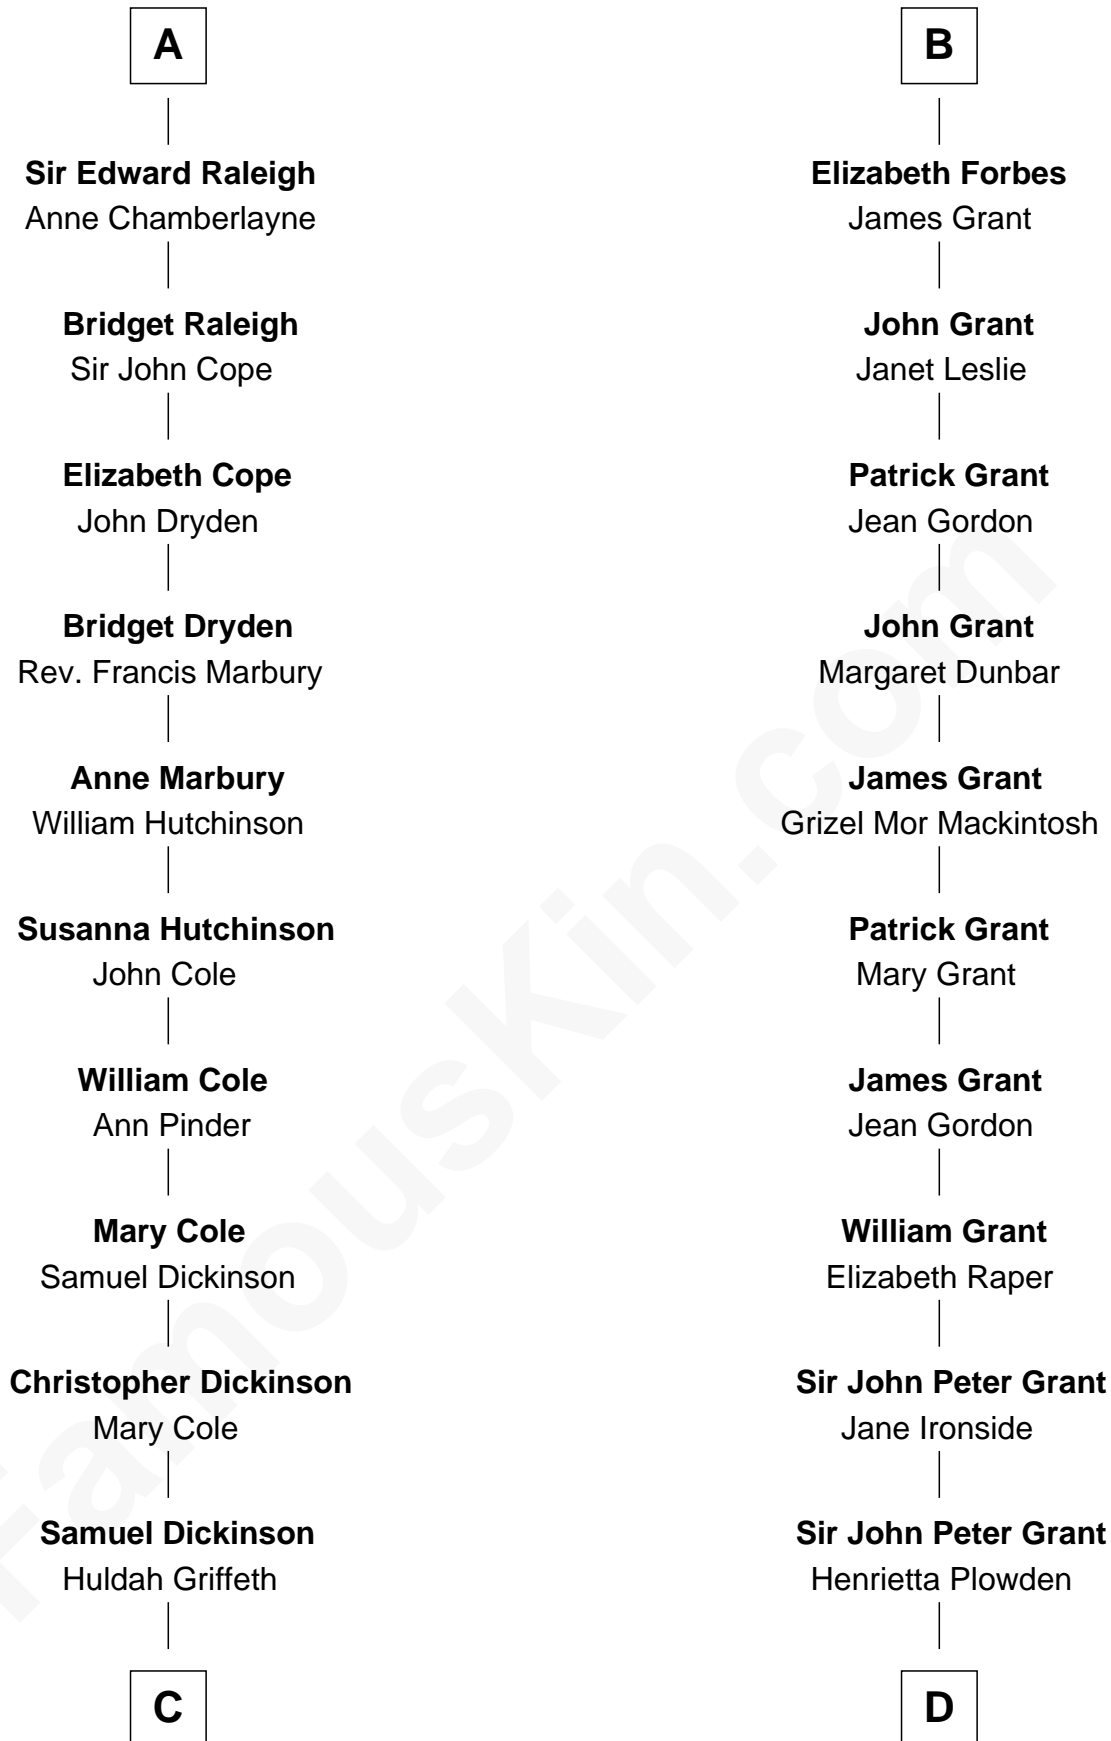

# FamousKin.com Relationship Chart of

**George Romney**

*43rd Governor of Michigan*

18th cousin 3 times removed of

**Lytton Strachey**

*Author and Co-Founder of Bloomsbury Group*

**C**

**Charity Dickinson**

Jared Pratt

**Parley Parker Pratt**

Mary Woods

**Helaman Pratt**

Anna Johanna Dorothy Wilcken

**Anna Amelia Pratt**

Gaskell Samuel Romney

**George Romney**

*43rd Governor of Michigan*

**D**

**Jane Maria Grant**

Sir Richard Strachey

**Lytton Strachey**

*British Author*

FamousKin.com