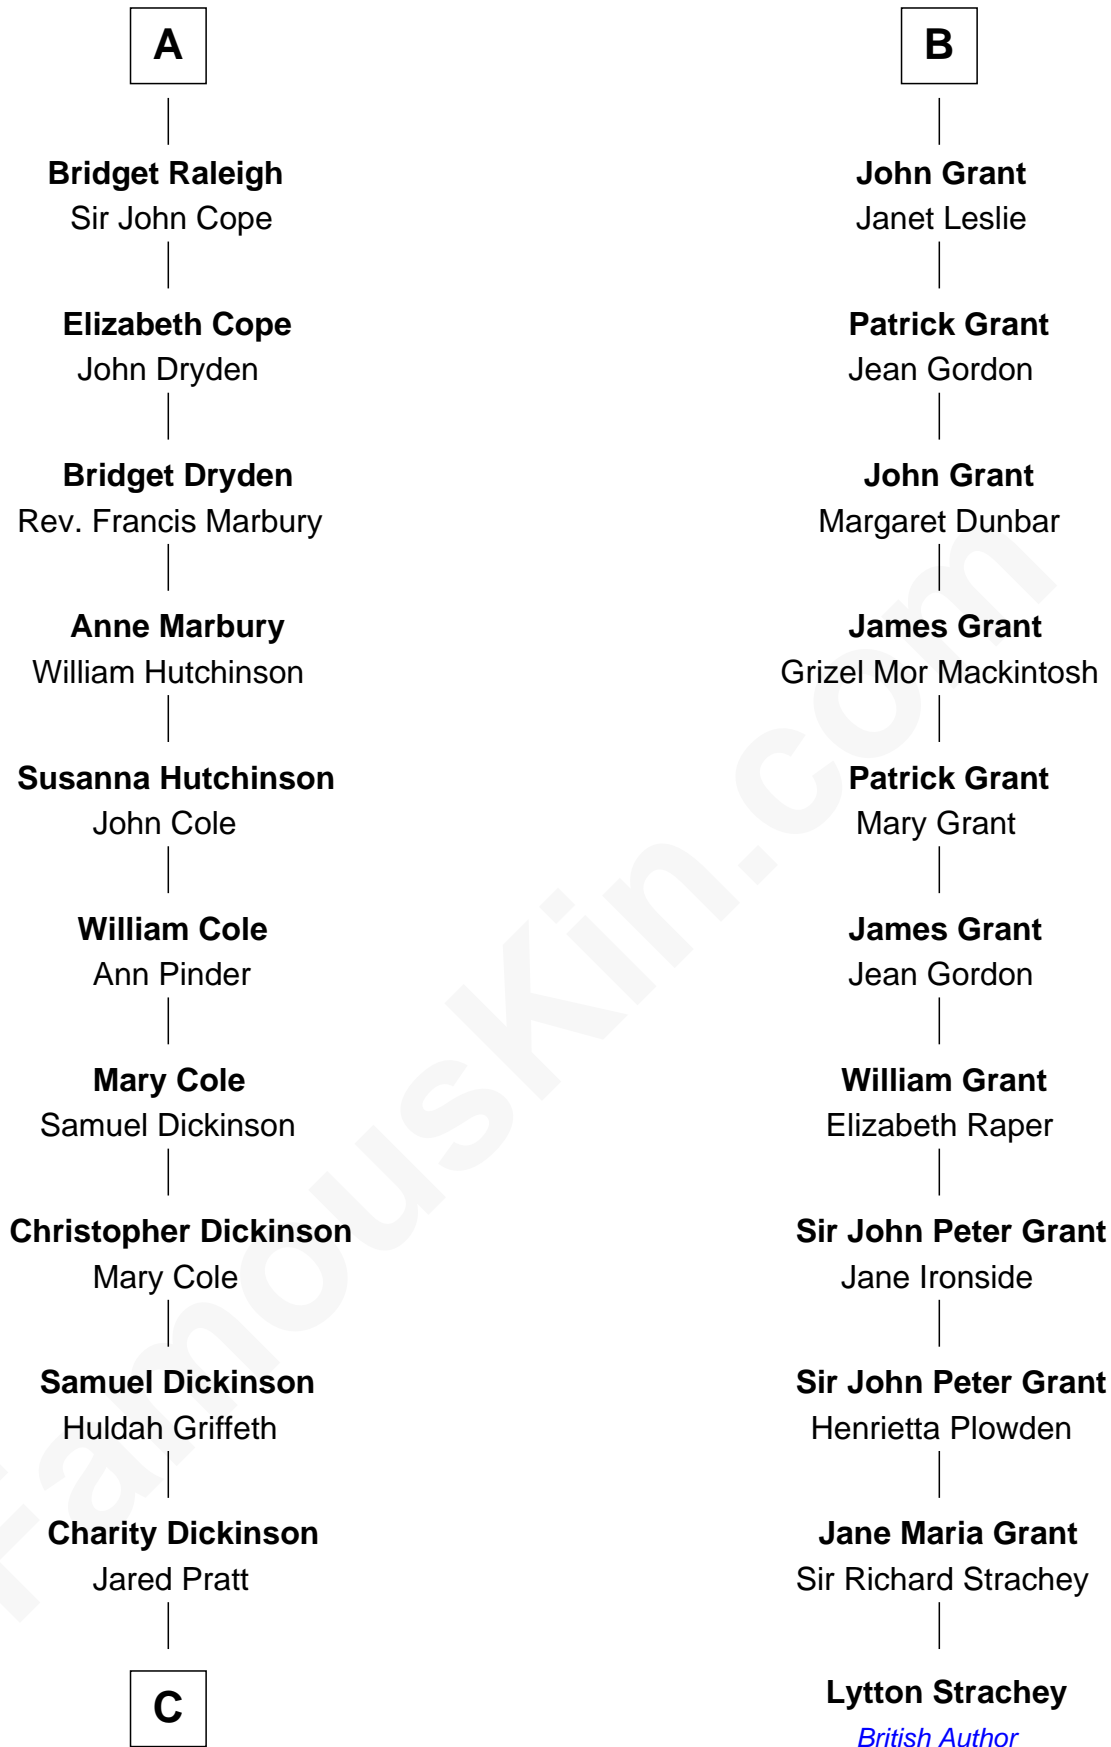

FamousKin.com Relationship Chart of

George Romney

43rd Governor of Michigan

17th cousin 3 times removed of

Lytton Strachey

Author and Co-Founder of Bloomsbury Group

Edmund Fitzalan

Alice de Warenne

C

—
Parley Parker Pratt

Mary Woods

—
Helaman Pratt

Anna Johanna Dorothy Wilcken

—
Anna Amelia Pratt

Gaskell Samuel Romney

—
George Romney

43rd Governor of Michigan

FamousKin.com