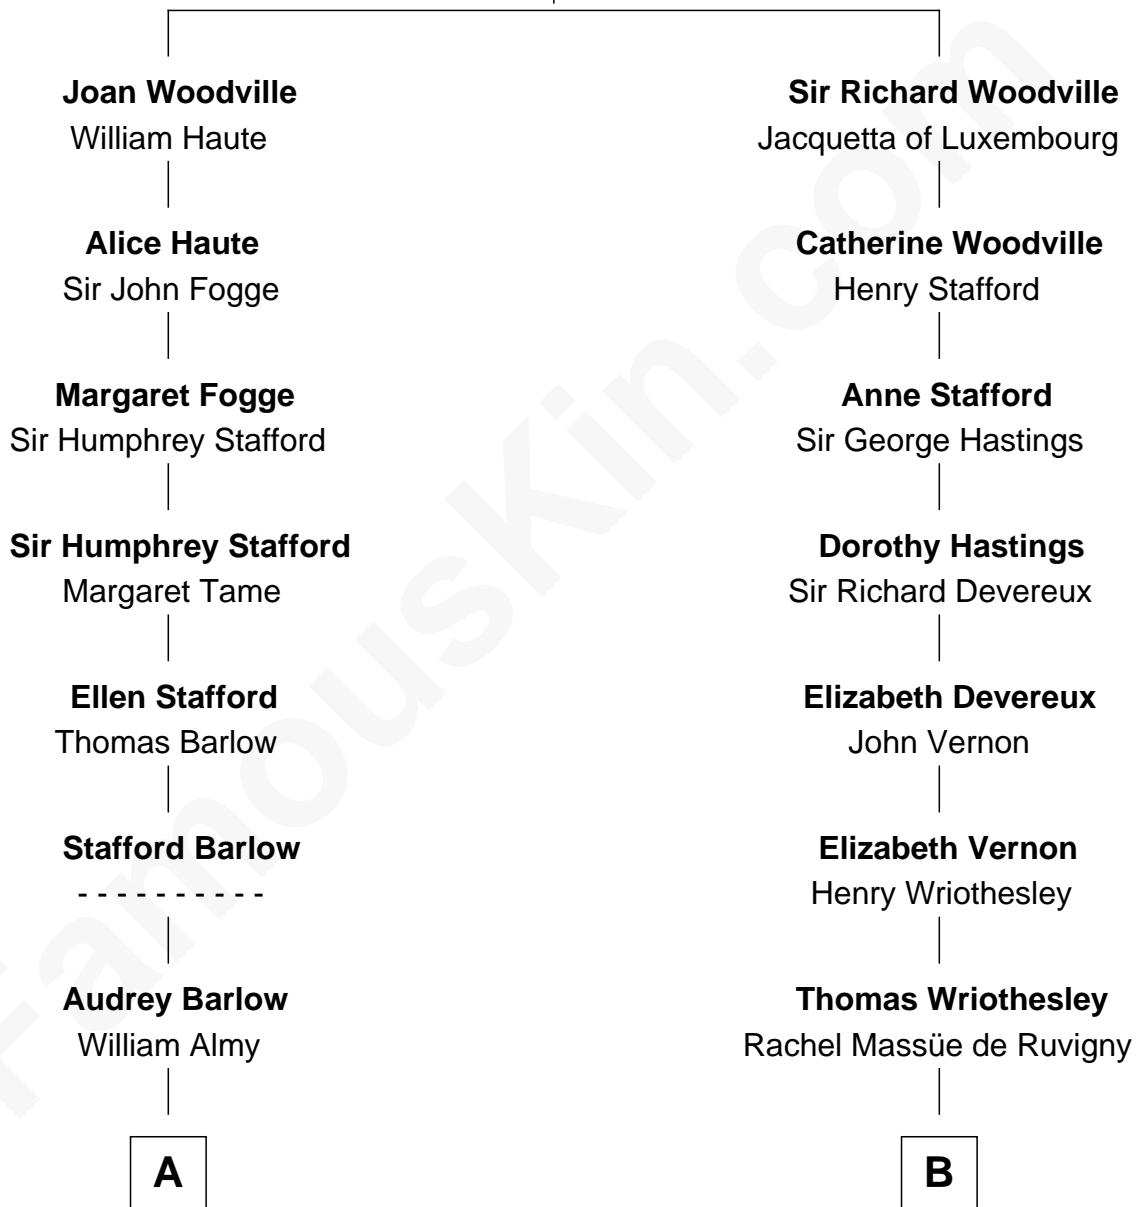

FamousKin.com Relationship Chart of

George Romney

43rd Governor of Michigan

16th cousin 1 time removed of

Sarah Ferguson

Duchess of York

Richard Woodville

Joan Bedlisgate

Sarah Ferguson photo by [Norbert Aepli](#) ([CC BY 3.0](#))