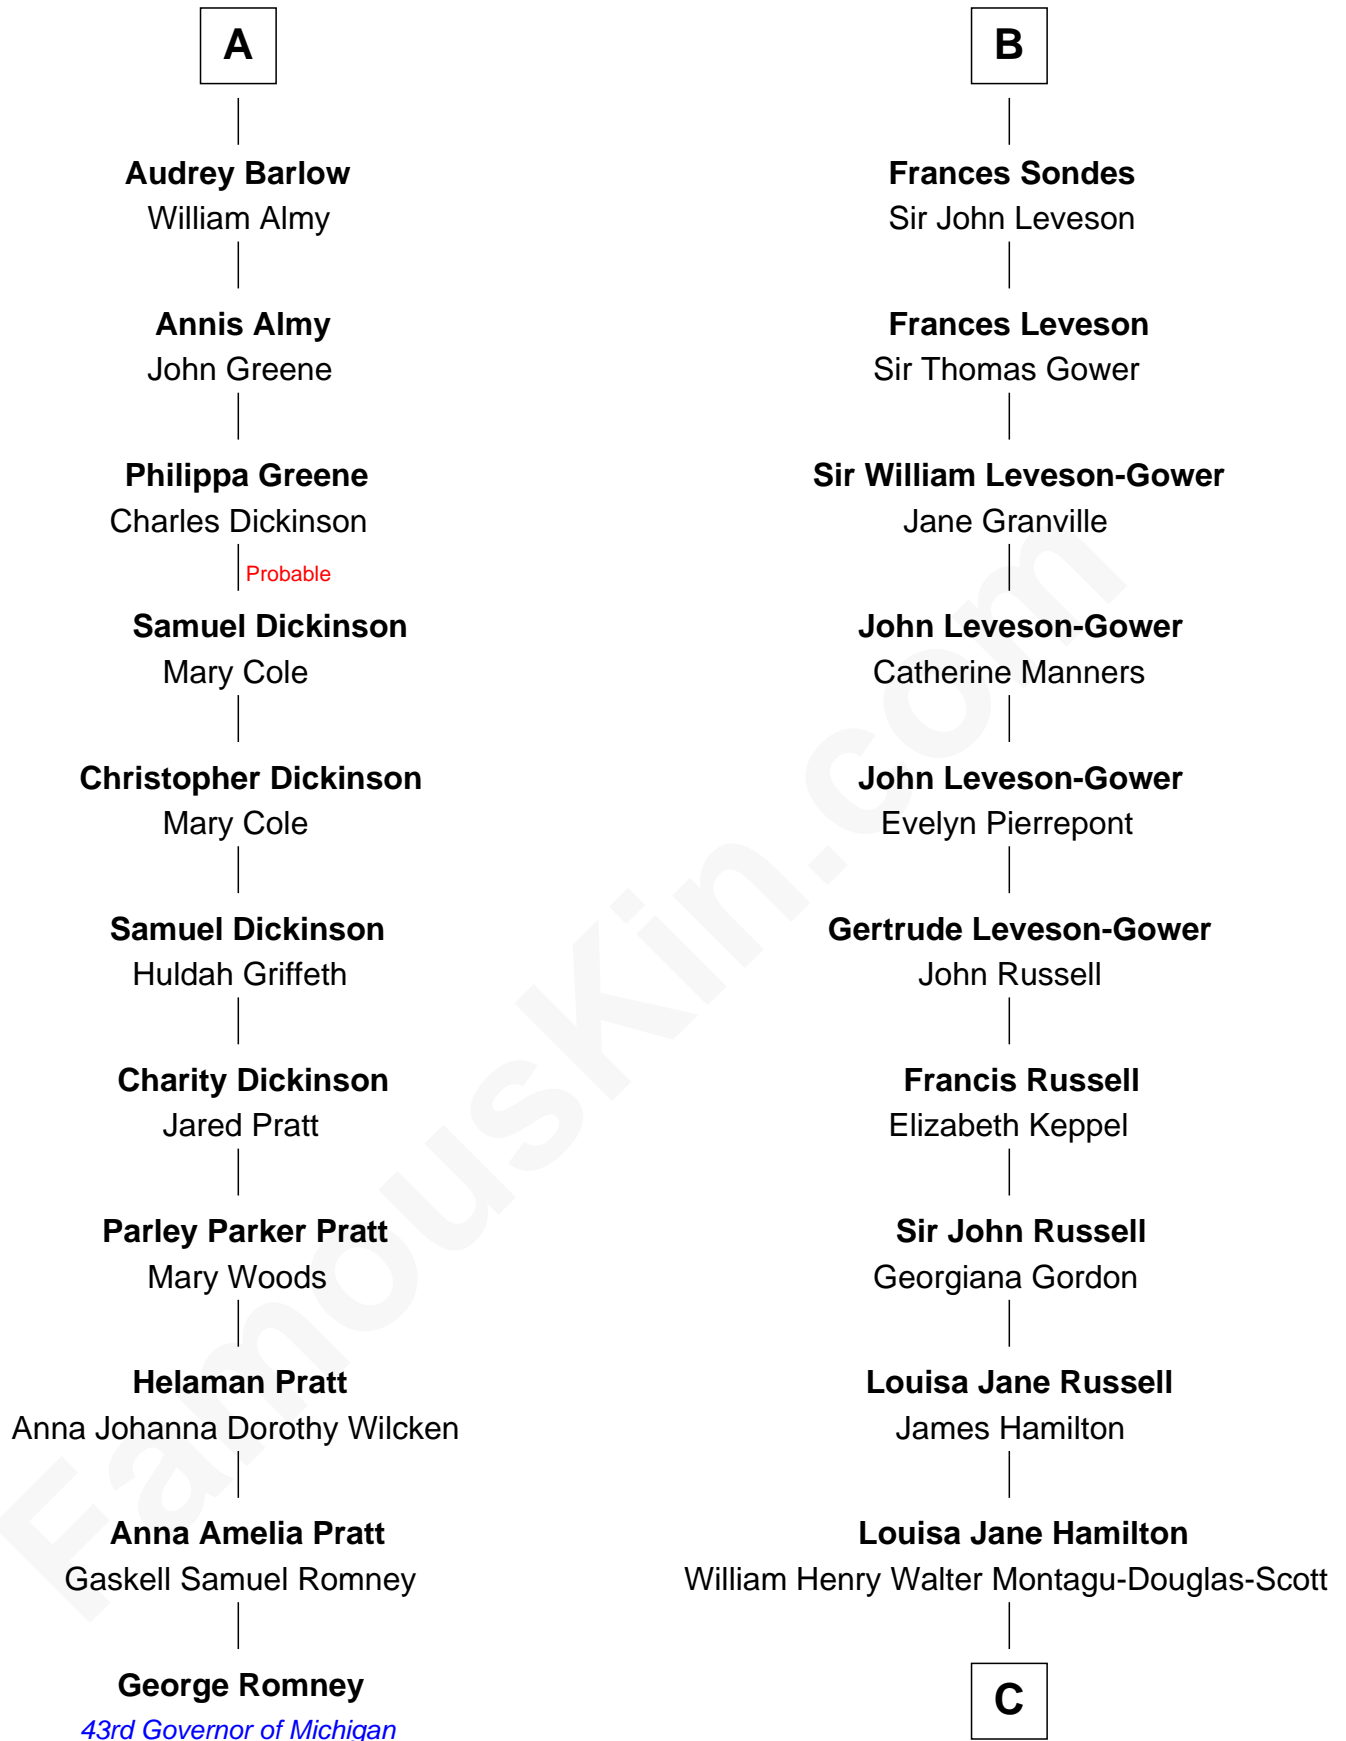

# FamousKin.com Relationship Chart of

**George Romney**

*43rd Governor of Michigan*

17th cousin 3 times removed of

**Sarah Ferguson**

*Duchess of York*

**Robert Poyntz**  
Katherine FitzNichol

C

**Herbert Andrew Montagu-Douglas-Scott**

Marie Josephine Edwards

**Marian Louisa Montagu-Douglas-Scott**

Andrew Henry Ferguson

**Ronald Ivor Ferguson**

Susan Mary Wright

**Sarah Ferguson**

*Duchess of York*