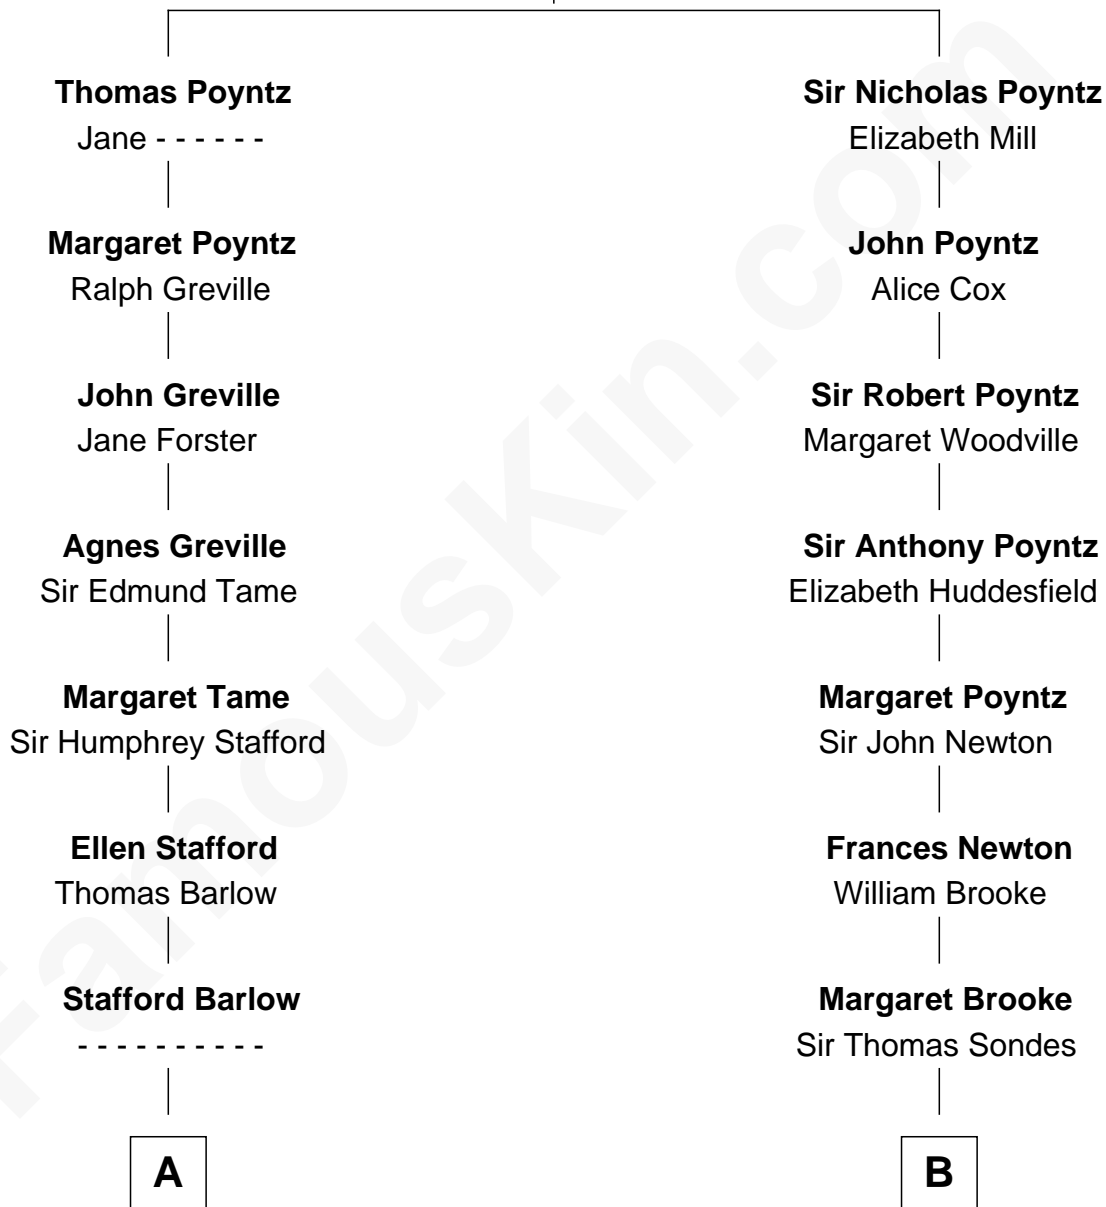

# FamousKin.com Relationship Chart of

**George Romney**

*43rd Governor of Michigan*

17th cousin 3 times removed of

**Sarah Ferguson**

*Duchess of York*

**Robert Poyntz**  
Katherine FitzNichol

C

**Herbert Andrew Montagu-Douglas-Scott**

Marie Josephine Edwards

**Marian Louisa Montagu-Douglas-Scott**

Andrew Henry Ferguson

**Ronald Ivor Ferguson**

Susan Mary Wright

**Sarah Ferguson**

*Duchess of York*