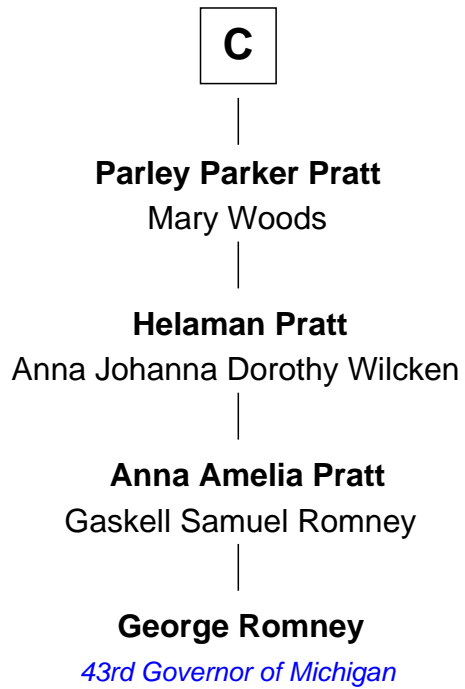

# FamousKin.com Relationship Chart of

**George Romney**

*43rd Governor of Michigan*

17th cousin 3 times removed of

**Olivia De Havilland**

*Movie Actress*

**Sir James le Boteler**

Eleanor de Bohun

FamousKin.com