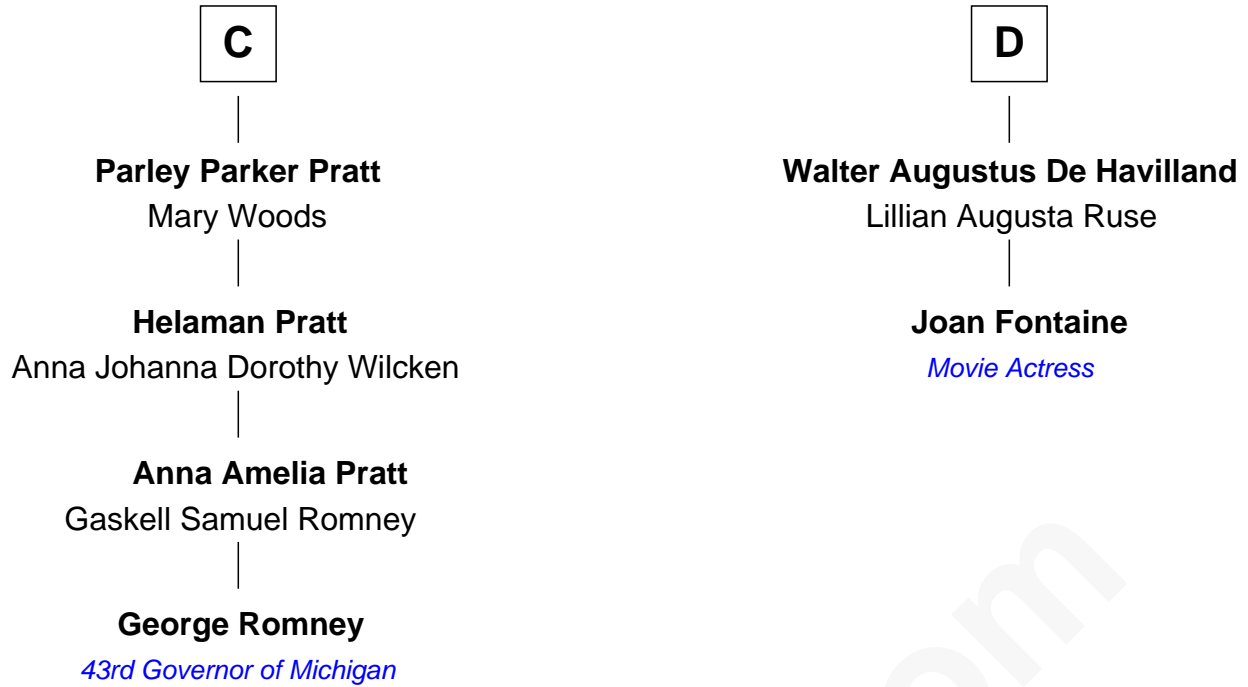

# FamousKin.com Relationship Chart of

**George Romney**

*43rd Governor of Michigan*

18th cousin 2 times removed of

**Joan Fontaine**

*Movie Actress*

**Edmund Fitzalan**

Alice de Warenne

FamousKin.com