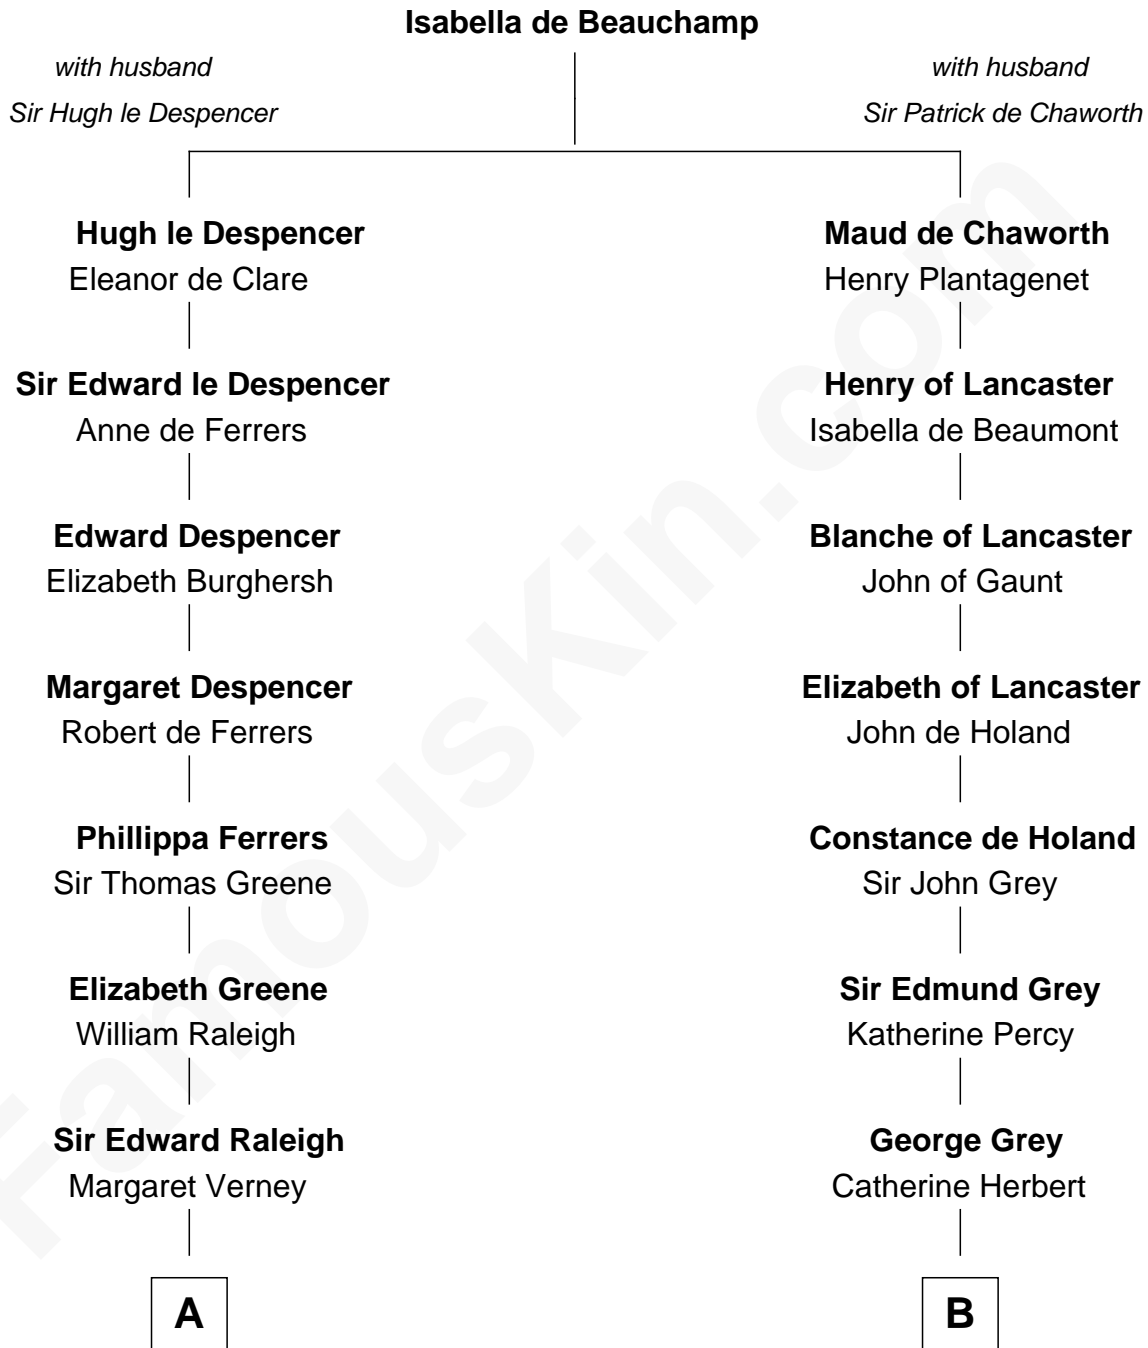

FamousKin.com Relationship Chart of

George Romney

43rd Governor of Michigan

14th cousin 7 times removed of

George Clinton

4th U.S. Vice President

C

Charity Dickinson

Jared Pratt

Parley Parker Pratt

Mary Woods

Helaman Pratt

Anna Johanna Dorothy Wilcken

Anna Amelia Pratt

Gaskell Samuel Romney

George Romney

43rd Governor of Michigan

FamousKin.com