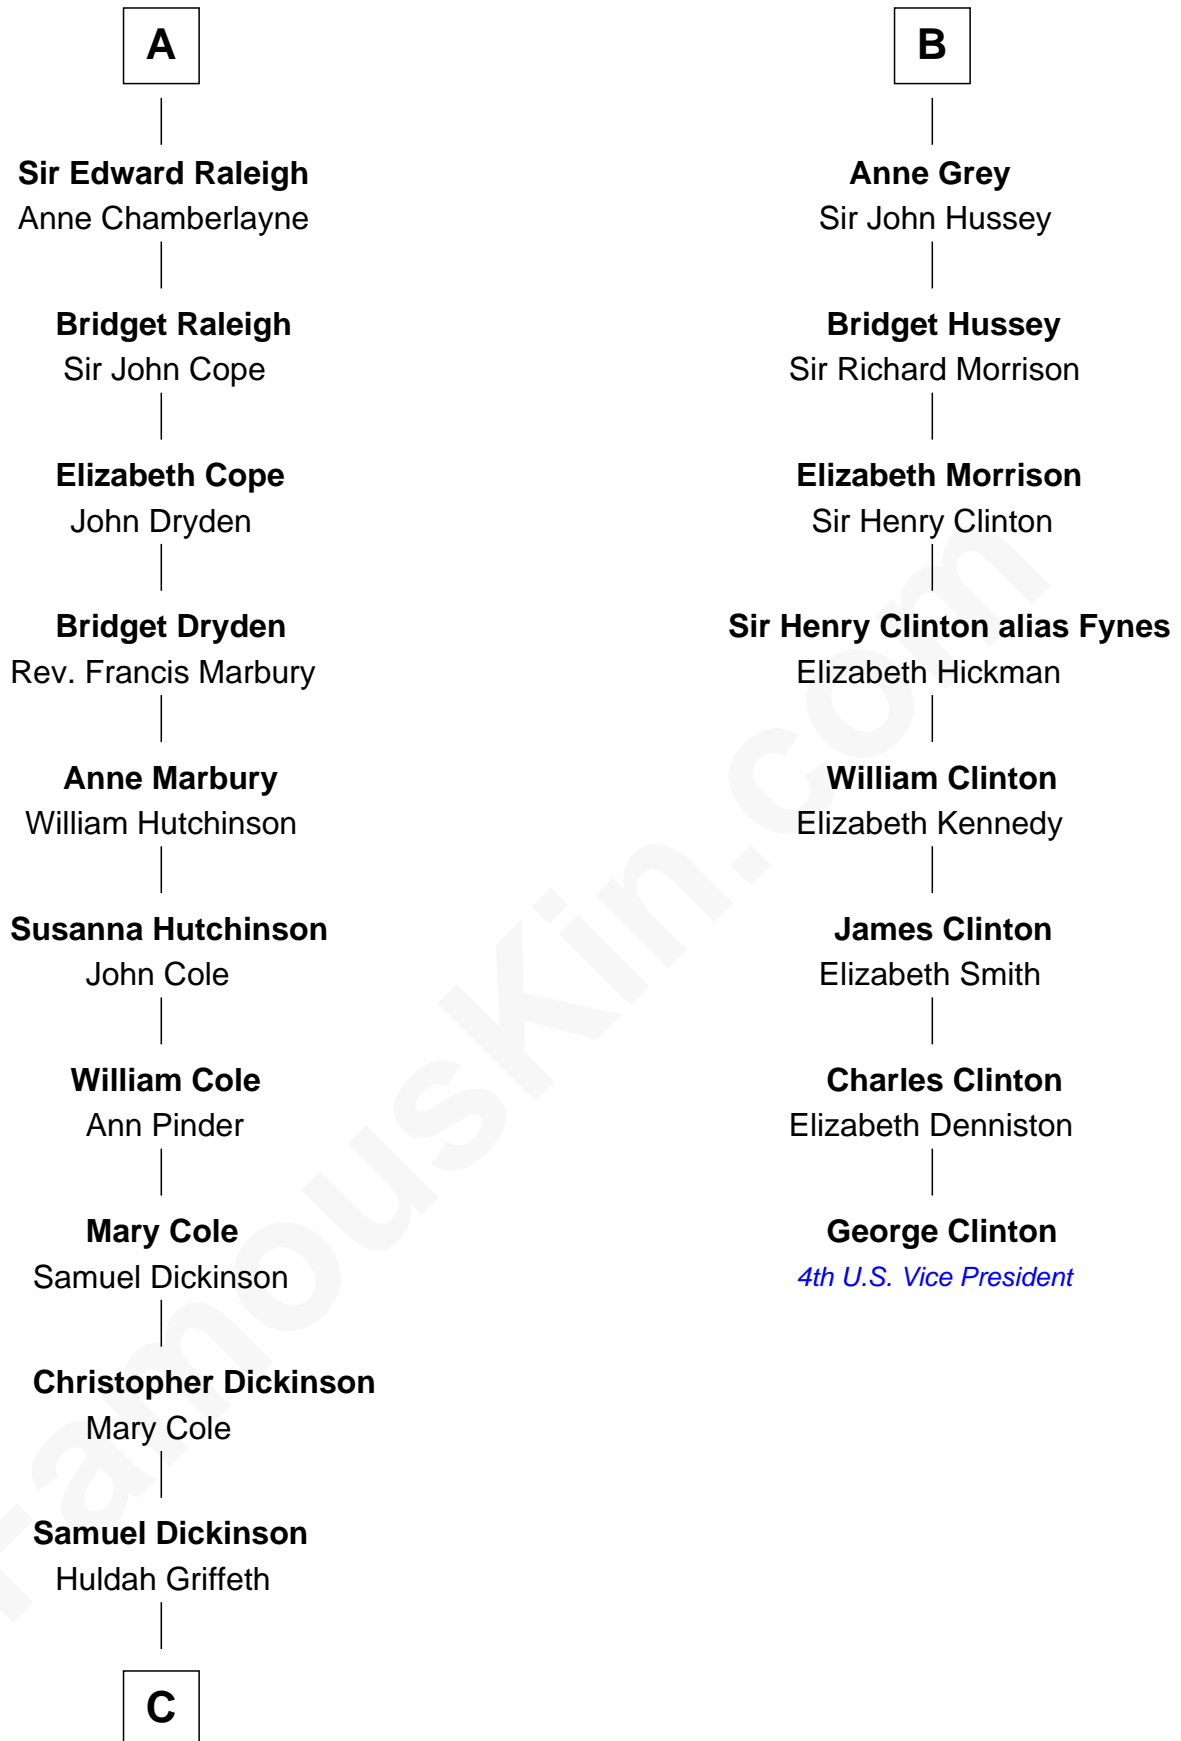

FamousKin.com Relationship Chart of

George Romney

43rd Governor of Michigan

14th cousin 7 times removed of

George Clinton

4th U.S. Vice President

C

Charity Dickinson

Jared Pratt

Parley Parker Pratt

Mary Woods

Helaman Pratt

Anna Johanna Dorothy Wilcken

Anna Amelia Pratt

Gaskell Samuel Romney

George Romney

43rd Governor of Michigan

FamousKin.com