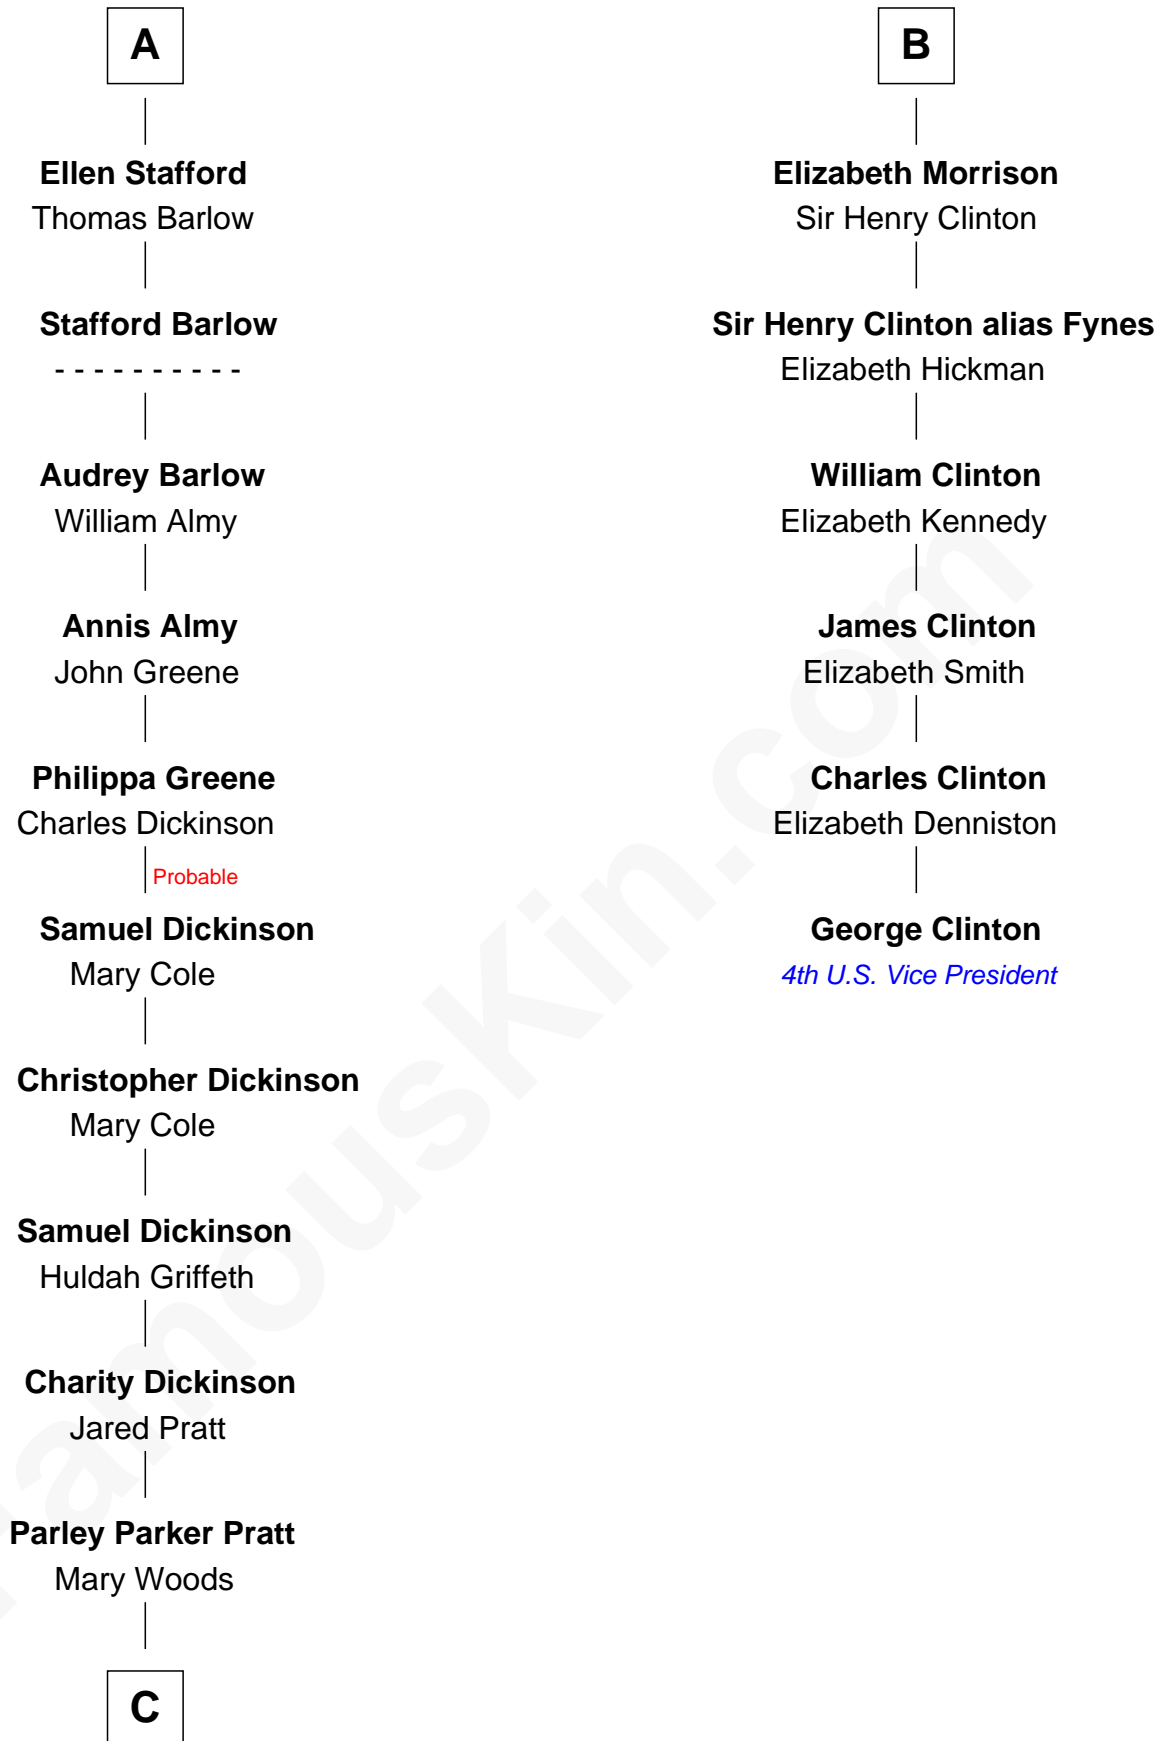

FamousKin.com Relationship Chart of

George Romney

43rd Governor of Michigan

12th cousin 7 times removed of

George Clinton

4th U.S. Vice President

C

Helaman Pratt
Anna Johanna Dorothy Wilcken

Anna Amelia Pratt
Gaskell Samuel Romney

George Romney
43rd Governor of Michigan

FamousKin.com