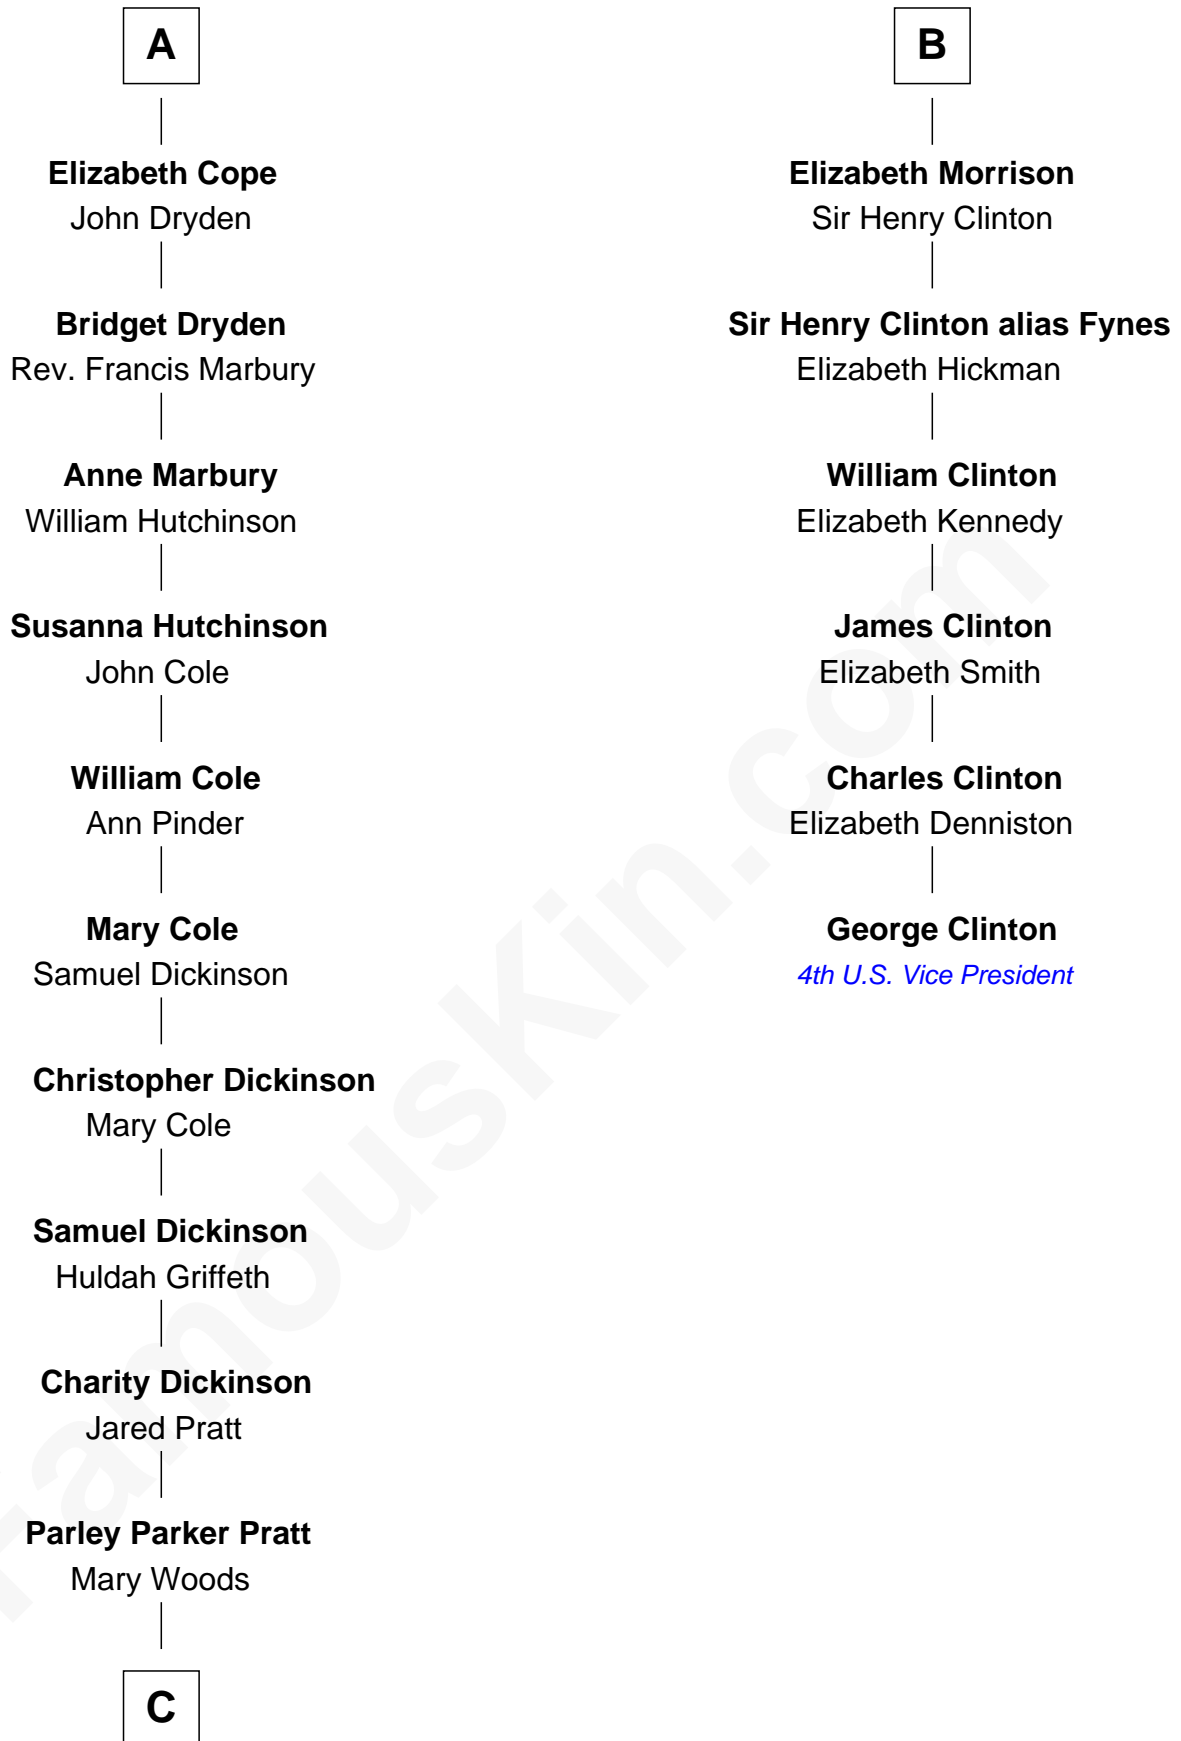

# FamousKin.com Relationship Chart of

**George Romney**

*43rd Governor of Michigan*

12th cousin 7 times removed of

**George Clinton**

*4th U.S. Vice President*

**Margaret de Audley**

Ralph de Stafford

Thomas de Ros

**Margaret de Ros**

Sir Reynold Grey

**Sir John Grey**

Constance de Holand

**Sir Edmund Grey**

Katherine Percy

**George Grey**

Catherine Herbert

**Anne Grey**

Sir John Hussey

**Bridget Hussey**

Sir Richard Morrison

**B**

**C**

**Helaman Pratt**  
Anna Johanna Dorothy Wilcken

**Anna Amelia Pratt**  
Gaskell Samuel Romney

**George Romney**  
*43rd Governor of Michigan*

FamousKin.com