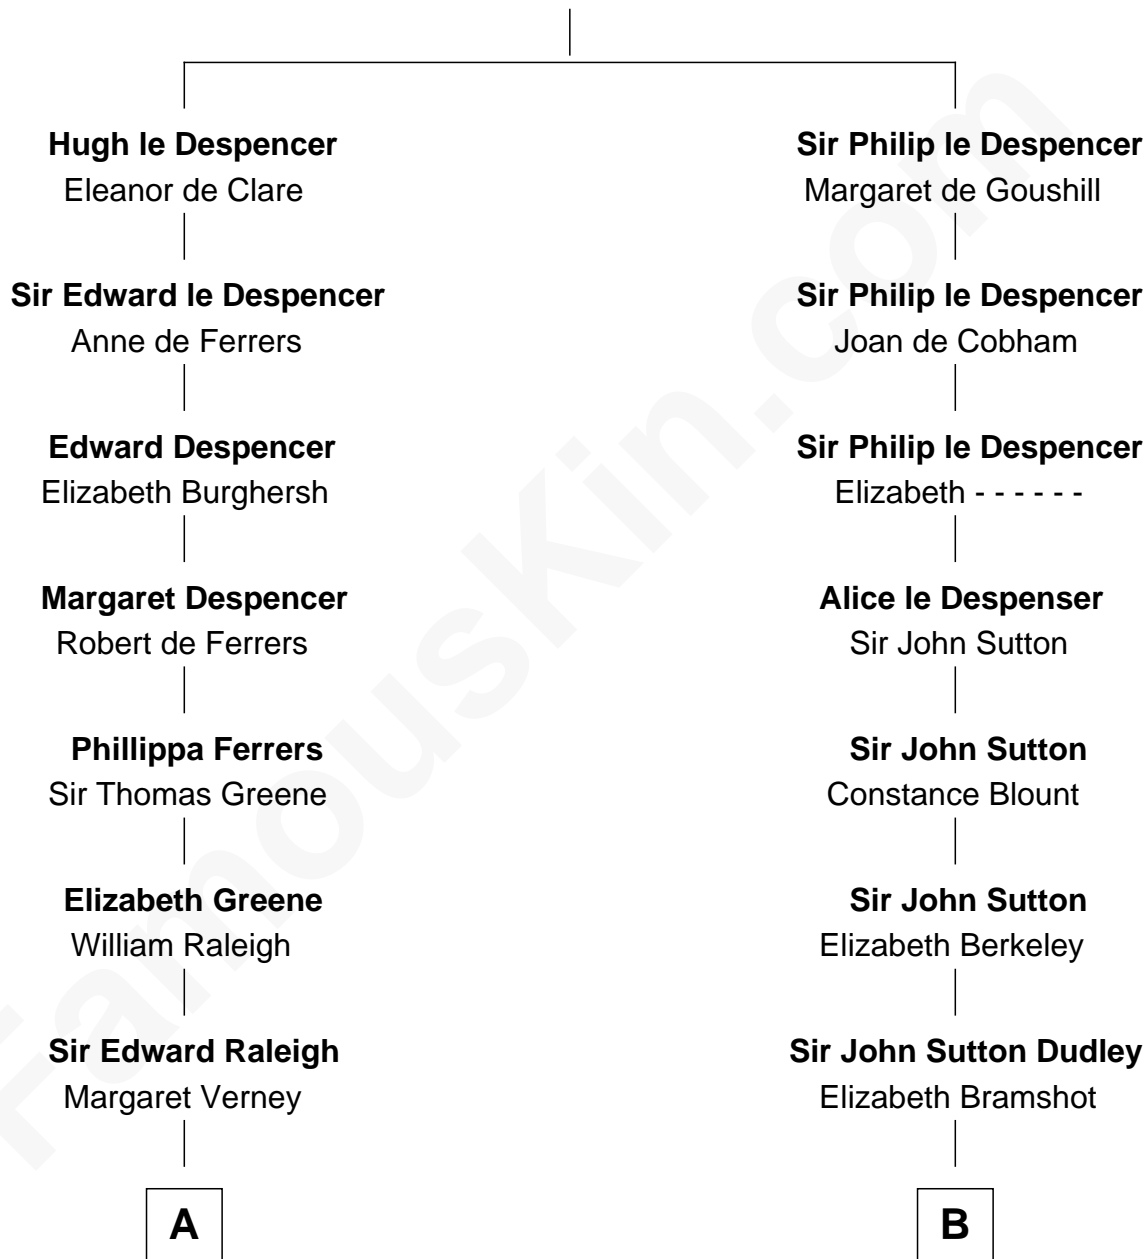

FamousKin.com Relationship Chart of

George Romney

43rd Governor of Michigan

15th cousin 6 times removed of

George Clinton

4th U.S. Vice President

Sir Hugh le Despencer

Isabella de Beauchamp

Gaskell Samuel Romney

George Romney

43rd Governor of Michigan

FamousKin.com