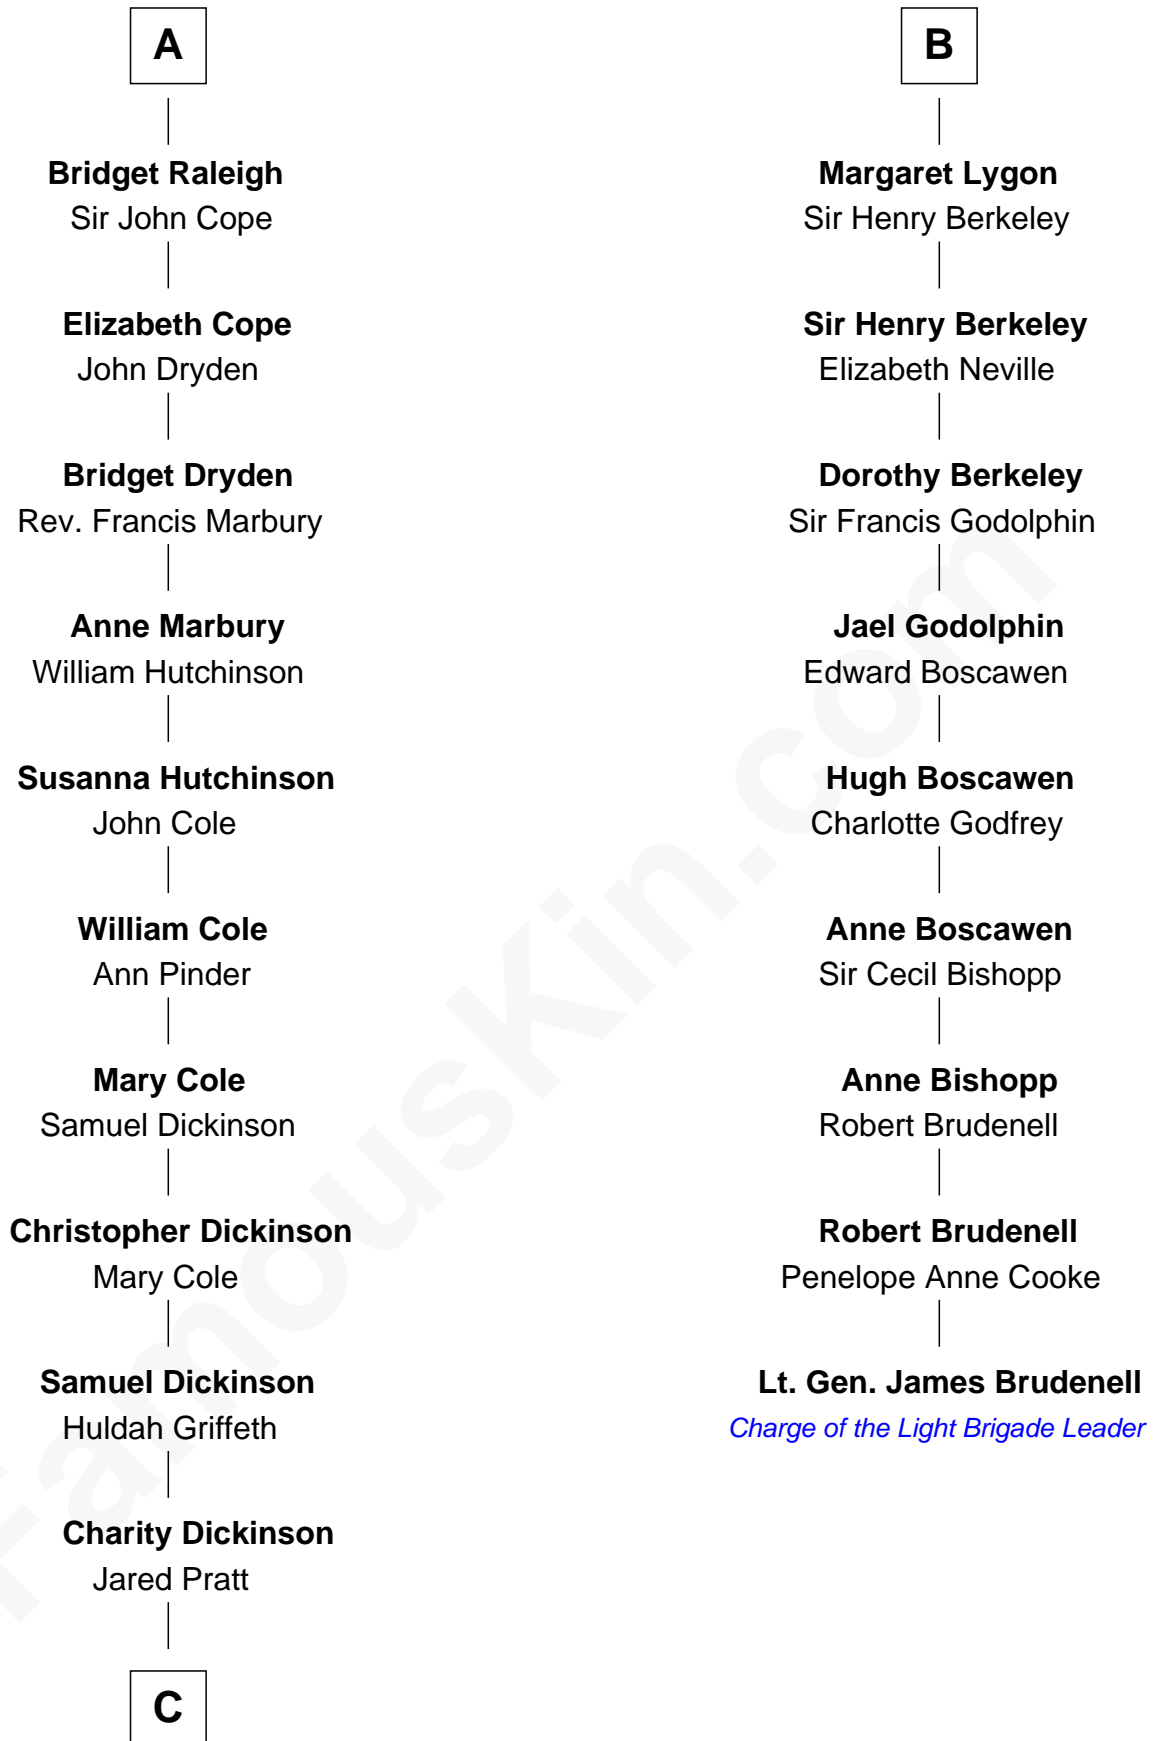

# FamousKin.com Relationship Chart of

**George Romney**

*43rd Governor of Michigan*

15th cousin 5 times removed of

**Lt. Gen. James Brudenell**

*Leader of the "Charge of the Light Brigade"*

**Edmund Fitzalan**

Alice de Warenne

**C**

—  
**Parley Parker Pratt**

Mary Woods

—  
**Helaman Pratt**

Anna Johanna Dorothy Wilcken

—  
**Anna Amelia Pratt**

Gaskell Samuel Romney

—  
**George Romney**

*43rd Governor of Michigan*

FamousKin.com