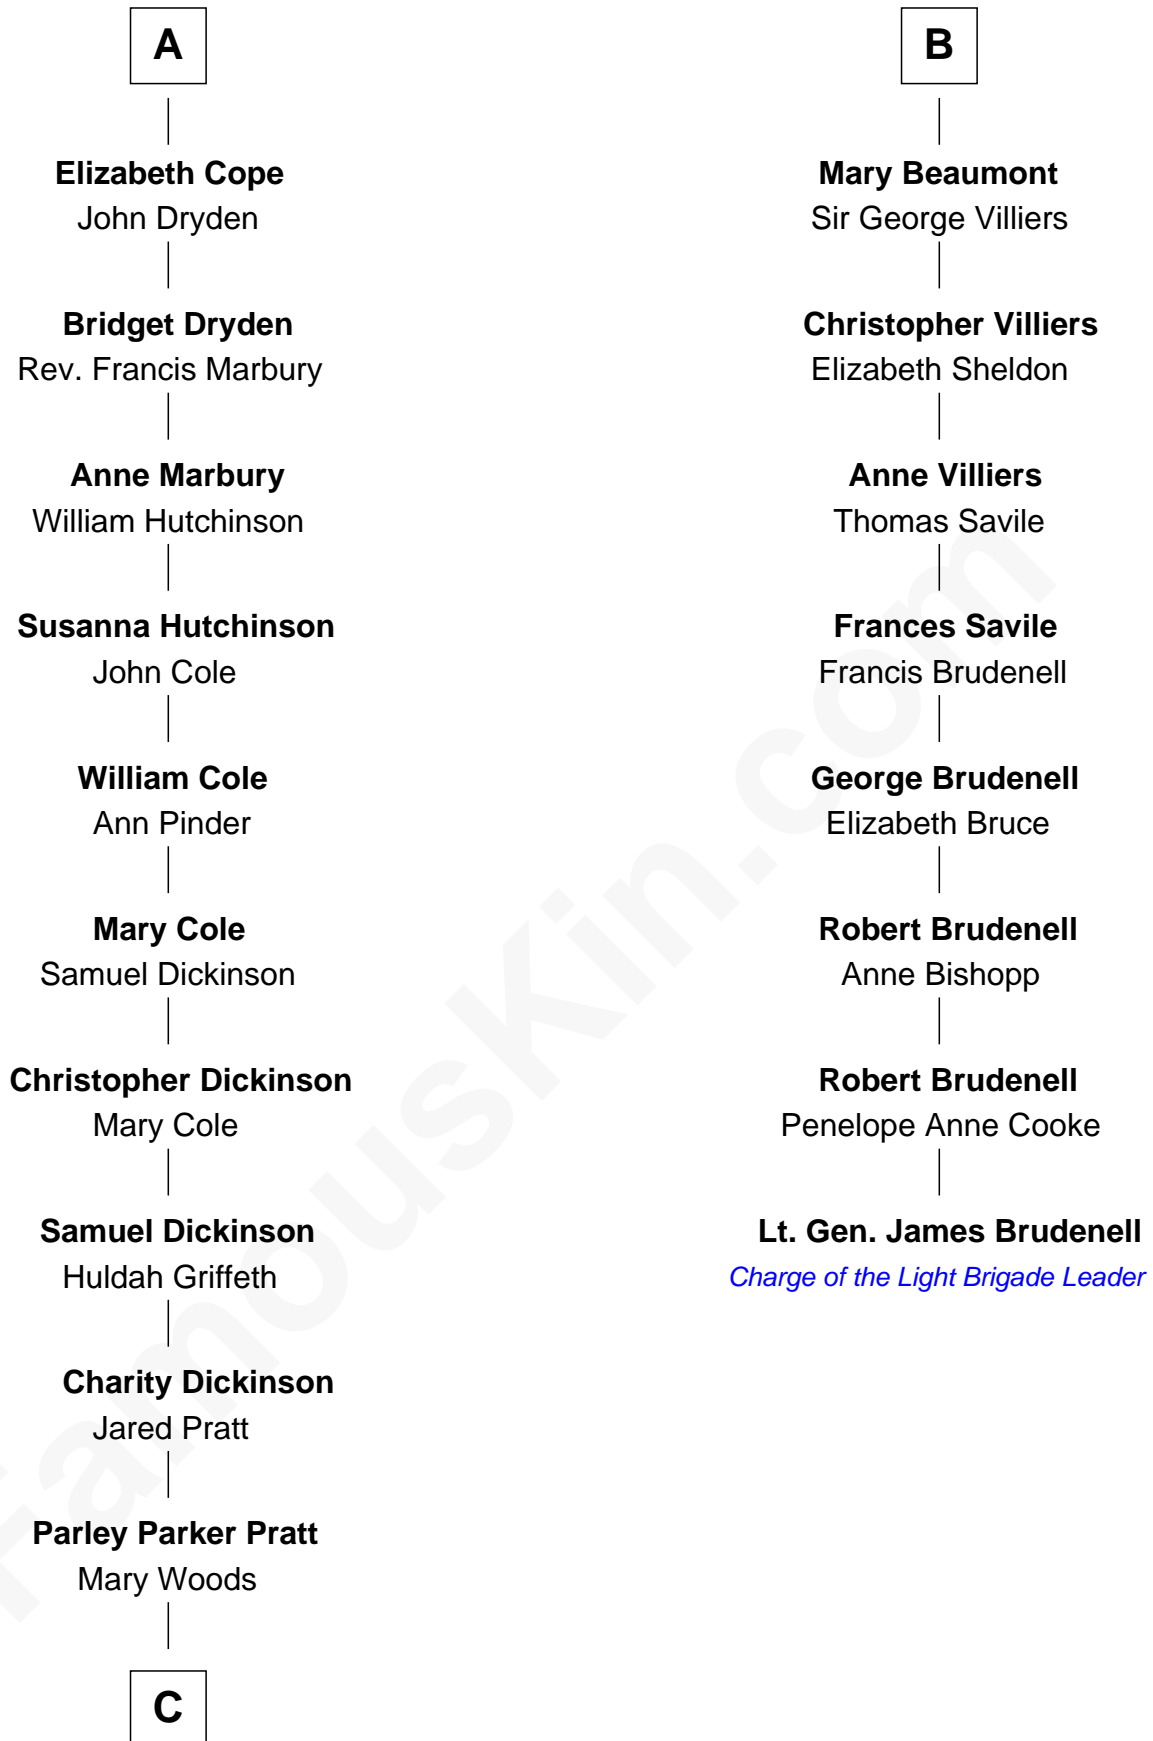

FamousKin.com

Relationship Chart of

George Romney

43rd Governor of Michigan

14th cousin 5 times removed of

Lt. Gen. James Brudenell

Leader of the "Charge of the Light Brigade"

Sir Gilbert Talbot

Elizabeth Talbot

Sir Henry de Grey

Margaret de Grey

Sir John Darcy

John Darcy

Joan de Greystoke

Joan Darcy

John Beaumont

George Beaumont

Joan Pauncefoot

William Beaumont

Mary Bassett

Anthony Beaumont

Anne Armstrong

B

C

Helaman Pratt
Anna Johanna Dorothy Wilcken

Anna Amelia Pratt
Gaskell Samuel Romney

George Romney
43rd Governor of Michigan

FamousKin.com