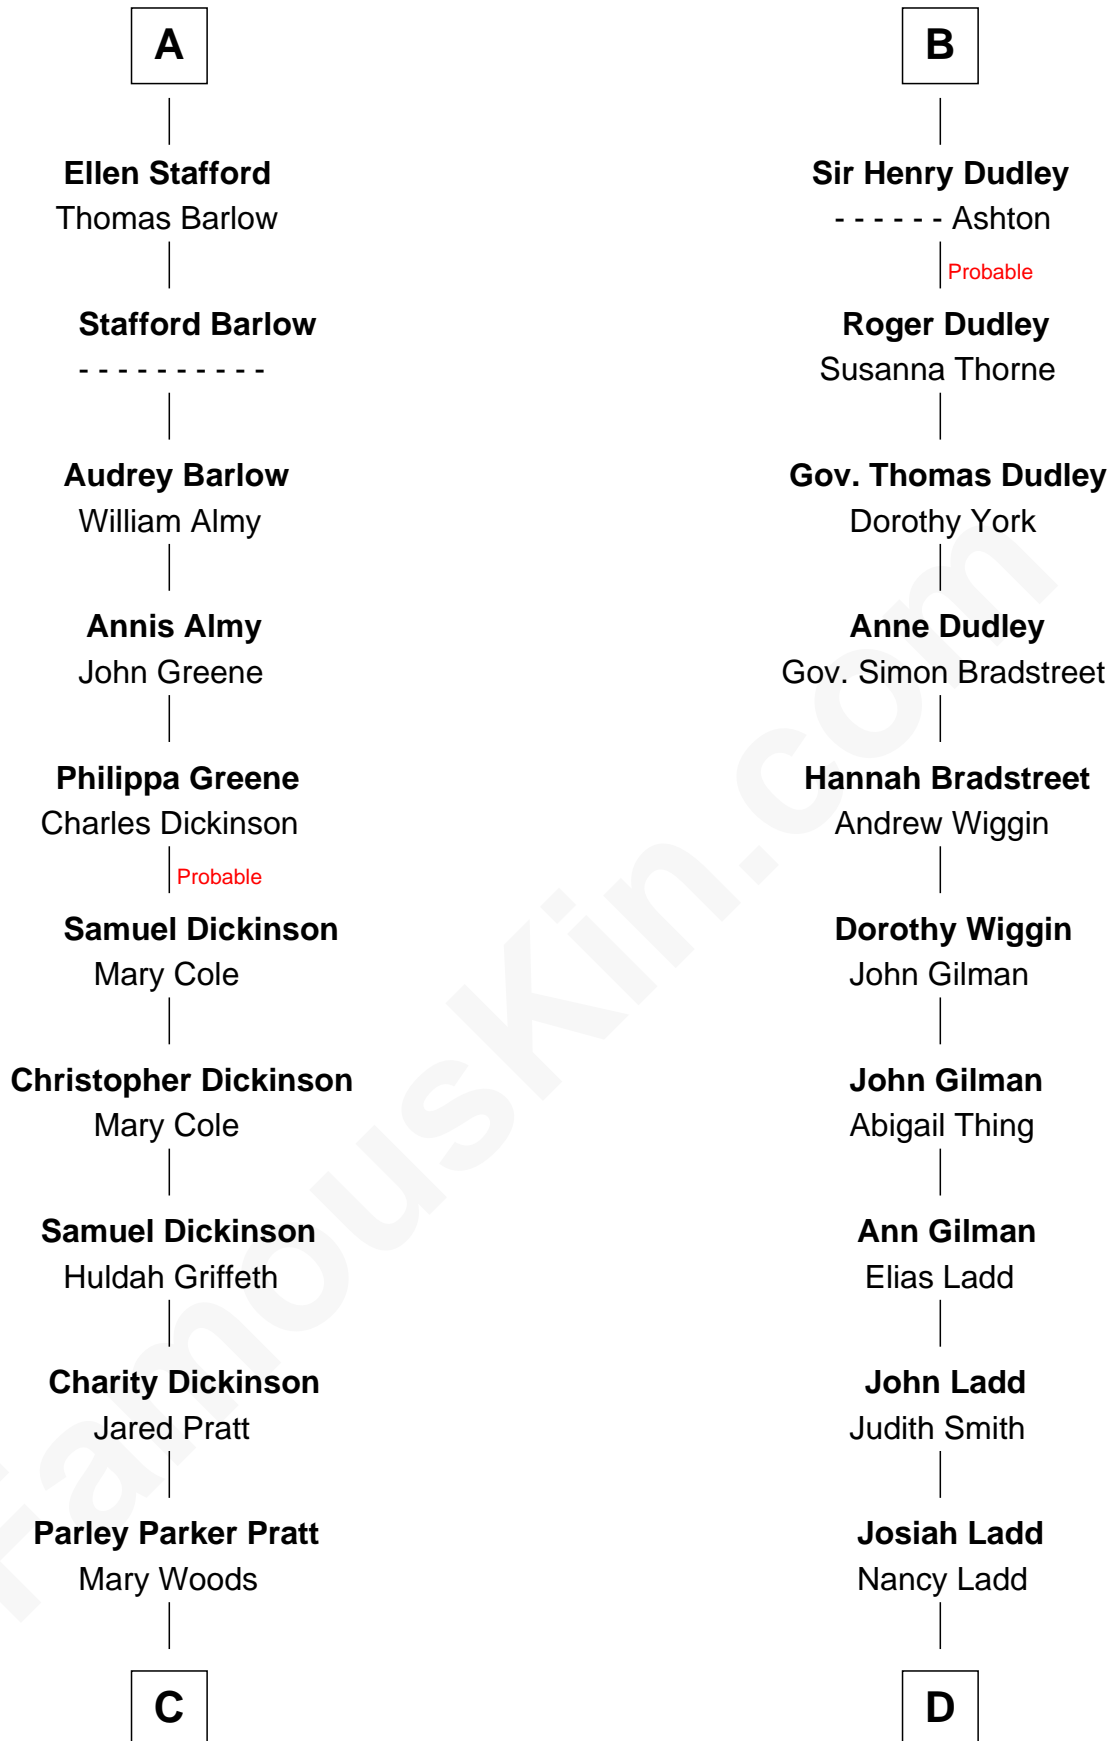

# FamousKin.com Relationship Chart of

**George Romney**

*43rd Governor of Michigan*

19th cousin 1 time removed of

**Alan Ladd**

*Movie Actor*

**Ralph de Stafford**

*with wife  
Katherine de Hastang*

**Beatrice de Stafford**

Thomas de Ros

**Margaret de Ros**

Sir Reynold Grey

**Margaret Grey**

Sir William Bonville

**William Bonville**

Elizabeth Harington

**William Bonville**

Katherine Neville

**Cecily Bonville**

Thomas Grey

**Cecily Grey**

Sir John Sutton

**B**

**C**

**Helaman Pratt**  
Anna Johanna Dorothy Wilcken

**Anna Amelia Pratt**  
Gaskell Samuel Romney

**George Romney**  
*43rd Governor of Michigan*

**D**

**Alvaro Ladd**  
Nancy Shotwell

**Oscar F. Ladd**  
Julia Henrietta Meigs