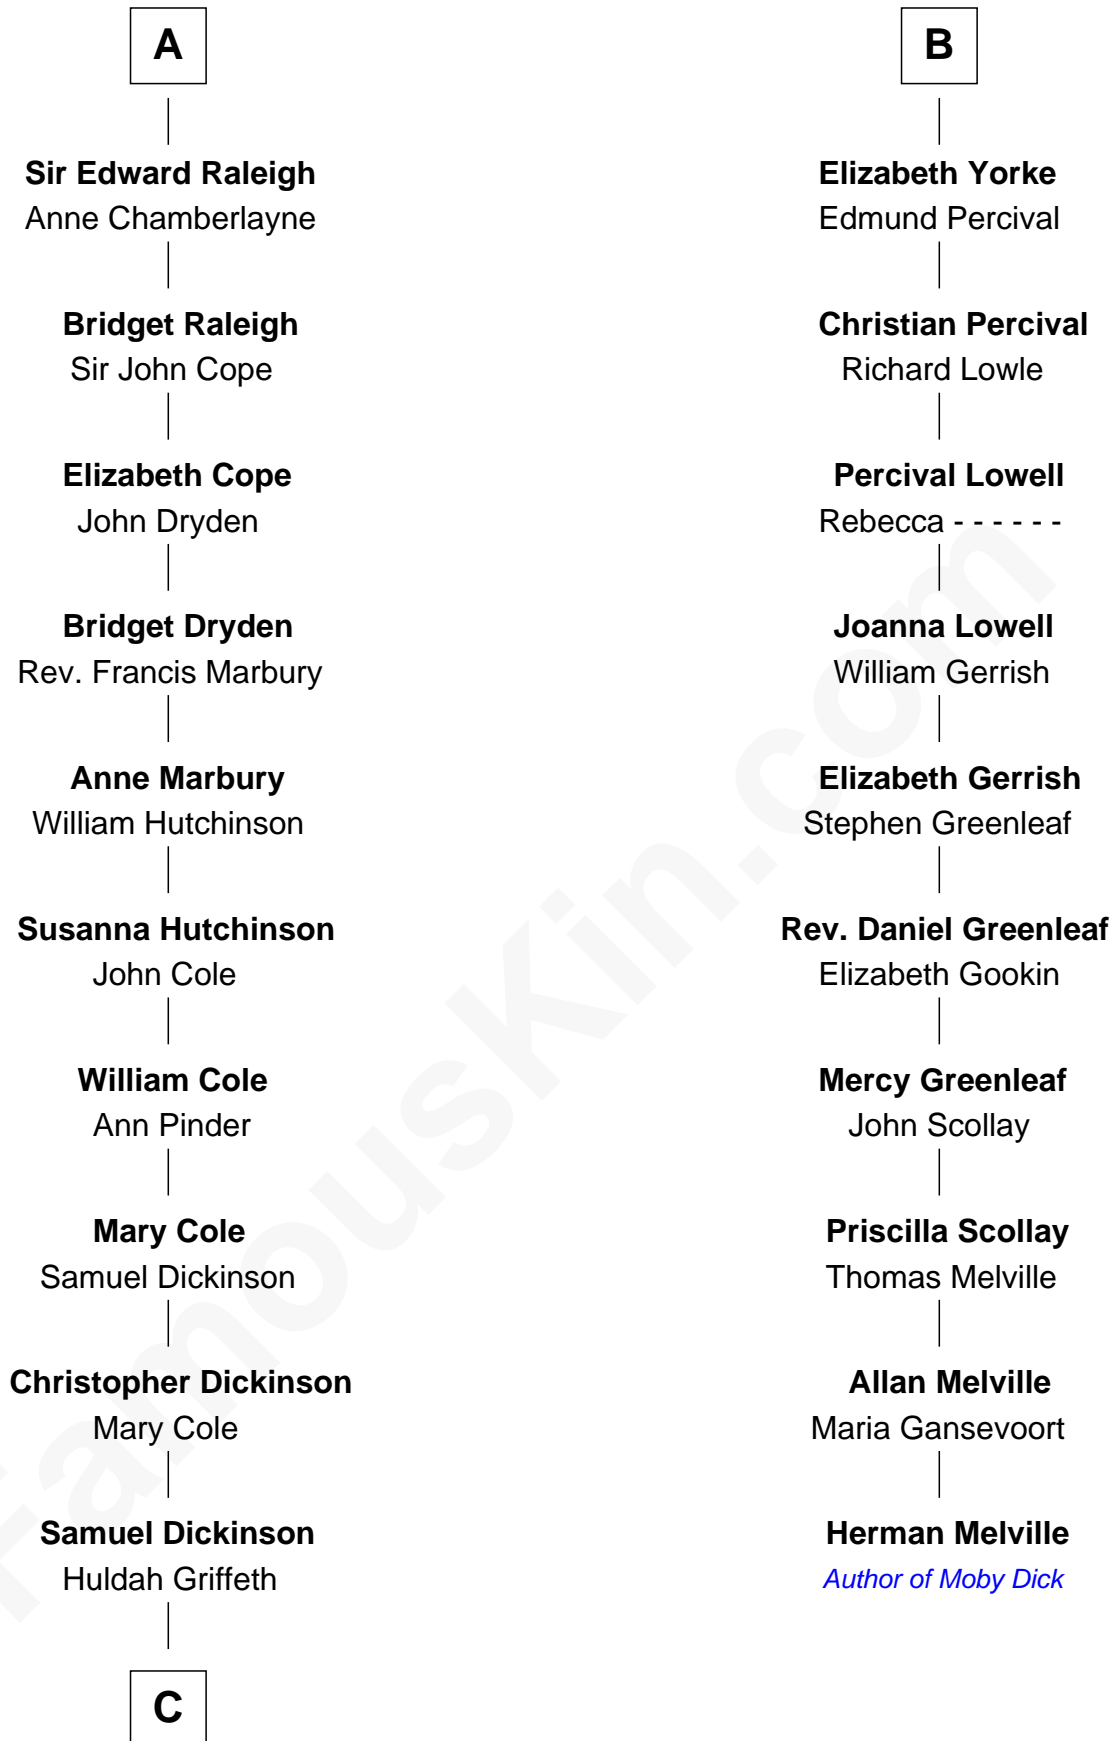

FamousKin.com Relationship Chart of

George Romney

43rd Governor of Michigan

16th cousin 5 times removed of

Herman Melville

Author of Moby Dick

Humphrey de Bohun

Elizabeth Plantagenet

Eleanor de Bohun

Sir James le Boteler

Pernel le Boteler

Sir Gilbert Talbot

Sir Richard Talbot

Ankaret le Strange

Mary Talbot

Sir Thomas Greene

Elizabeth Courtnay

Sir Hugh Luttrell

Margaret Hill

Eleanor Luttrell

Roger Yorke

B

C

Charity Dickinson

Jared Pratt

Parley Parker Pratt

Mary Woods

Helaman Pratt

Anna Johanna Dorothy Wilcken

Anna Amelia Pratt

Gaskell Samuel Romney

George Romney