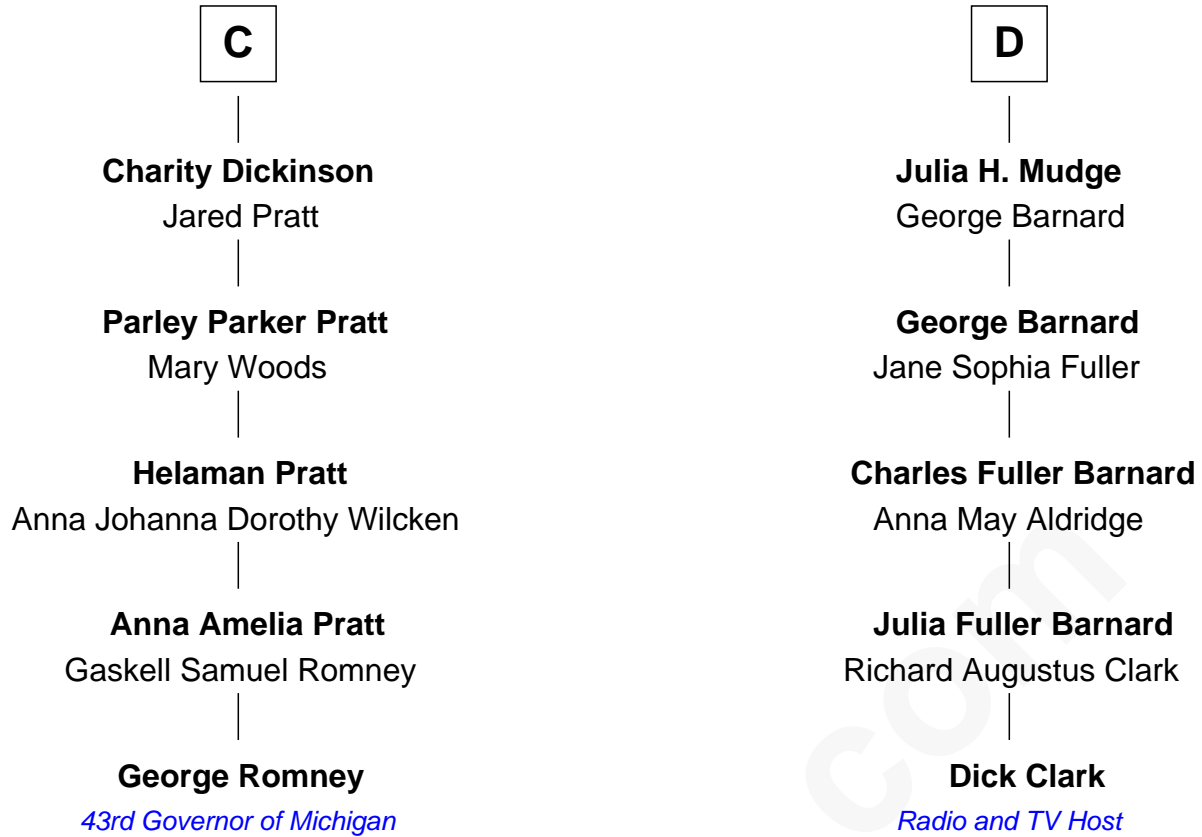

FamousKin.com Relationship Chart of

George Romney

43rd Governor of Michigan

21st cousin of

Dick Clark

Radio and TV Host

John de Botetourte

Maud FitzThomas

Ada de Botetourte
Sir John de St. Philibert

Maud de St. Philibert
Sir Warin Trussell

Maud Trussell
Sir John de Hastang

Maud de Hastang
Ralph Stafford

Sir Humphrey Stafford
Elizabeth Burdet

Sir Humphrey Stafford
Eleanor Aylesbury

Humphrey Stafford
Katherine Fray

A

Thomas de Botetourte

Joan de Somery

John de Botetourte
Joyce la Zouche de Mortimer

Joyce de Botetourte
Sir Baldwin Freville

Sir Baldwin Freville
Maude le Scrope

Joyce Freville
Sir Roger Aston

Sir Robert Aston
Isabel Brereton

John Aston
Elizabeth Delves

B

Dick Clark photo by [Alan Light](#) ([CC BY 2.0](#))