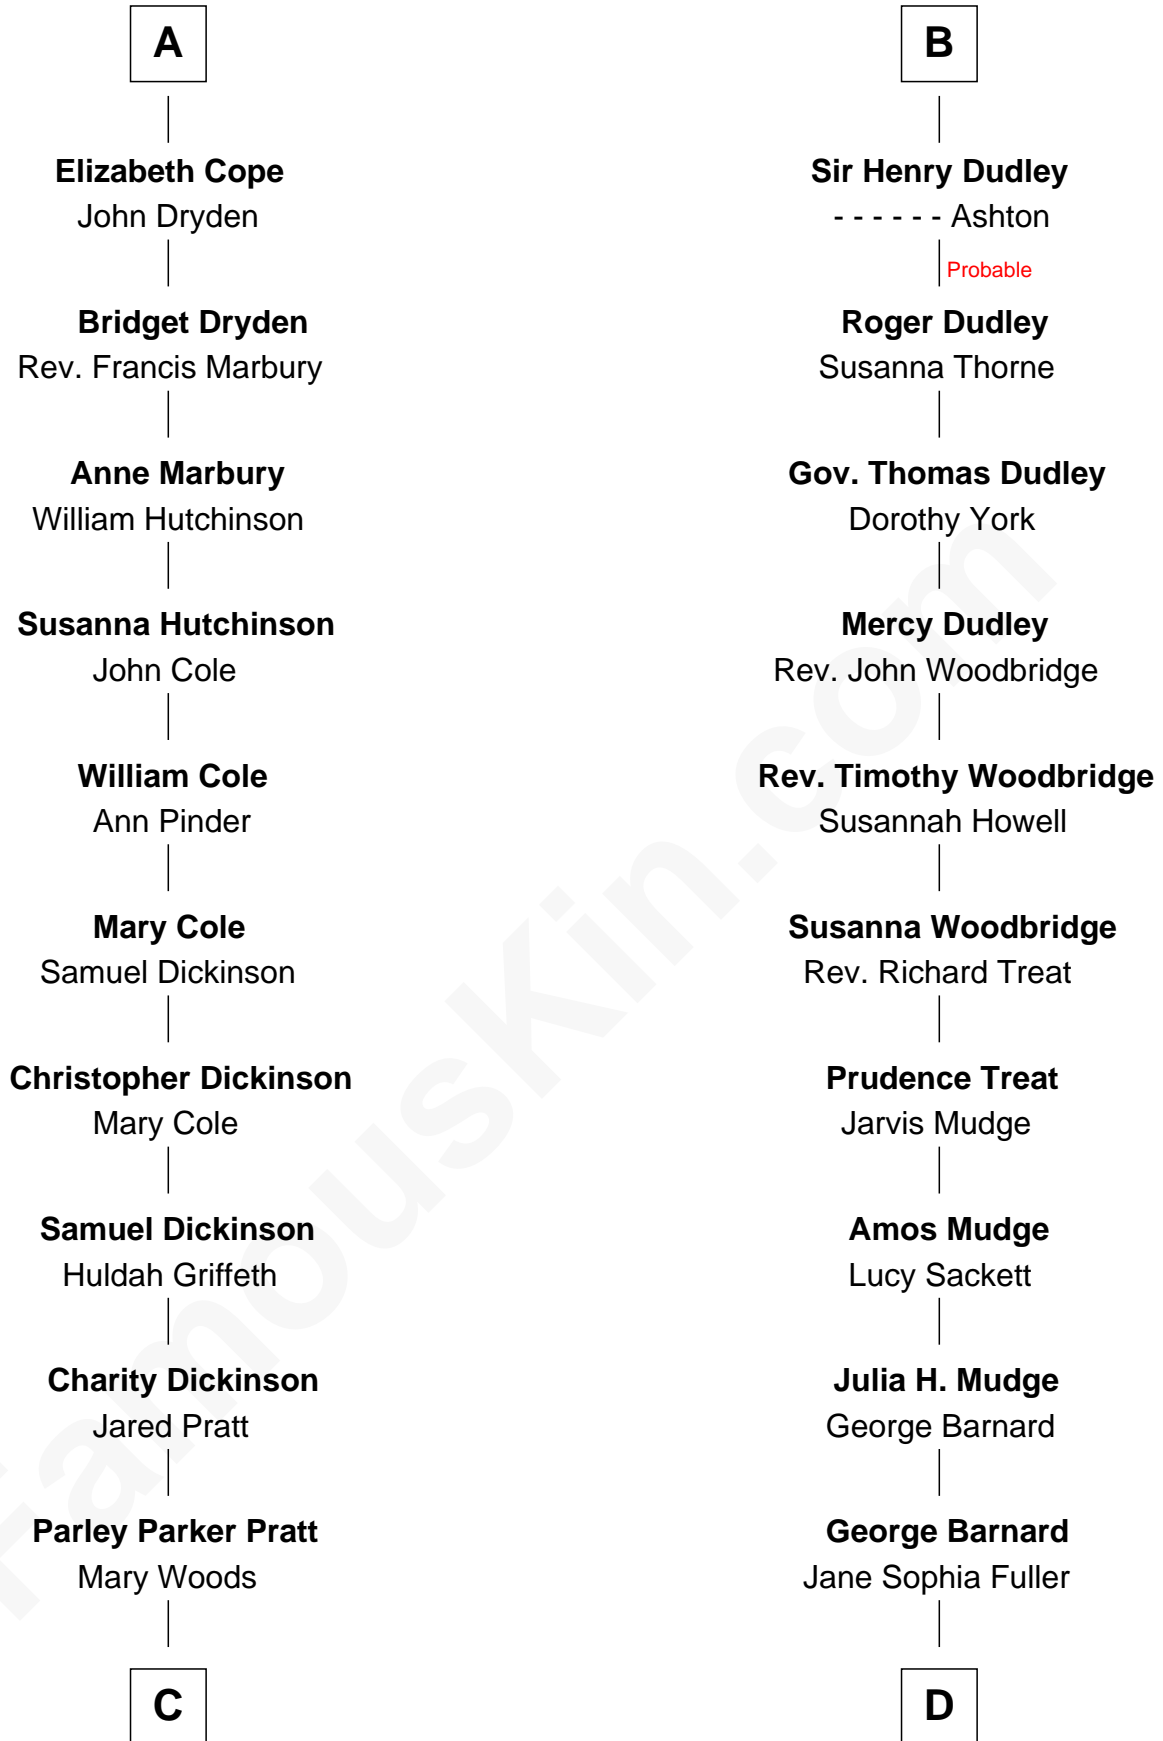

# FamousKin.com Relationship Chart of

**George Romney**

*43rd Governor of Michigan*

19th cousin of

**Dick Clark**

*Radio and TV Host*

**Margaret de Audley**

Ralph de Stafford

**C**

**Helaman Pratt**  
Anna Johanna Dorothy Wilcken

**Anna Amelia Pratt**  
Gaskell Samuel Romney

**George Romney**  
*43rd Governor of Michigan*

**D**

**Charles Fuller Barnard**  
Anna May Aldridge

**Julia Fuller Barnard**  
Richard Augustus Clark