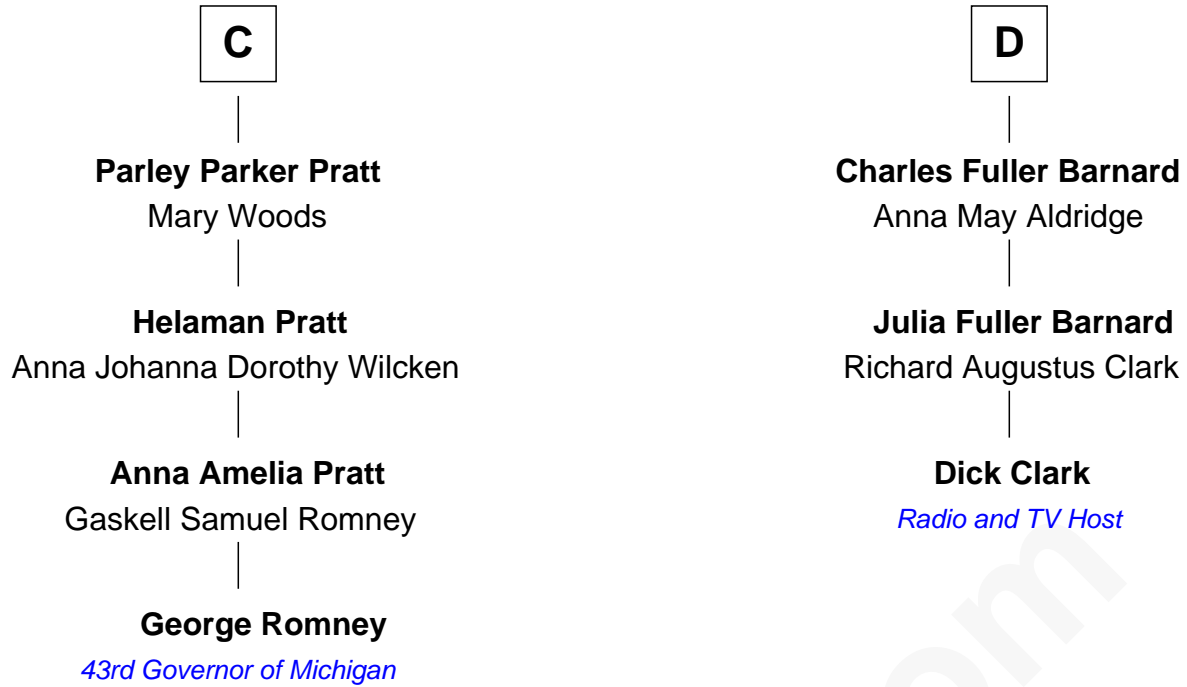

FamousKin.com Relationship Chart of

George Romney

43rd Governor of Michigan

19th cousin 1 time removed of

Dick Clark

Radio and TV Host

Edmund Fitzalan

Alice de Warenne

Dick Clark photo by [Alan Light](#) (CC BY 2.0)