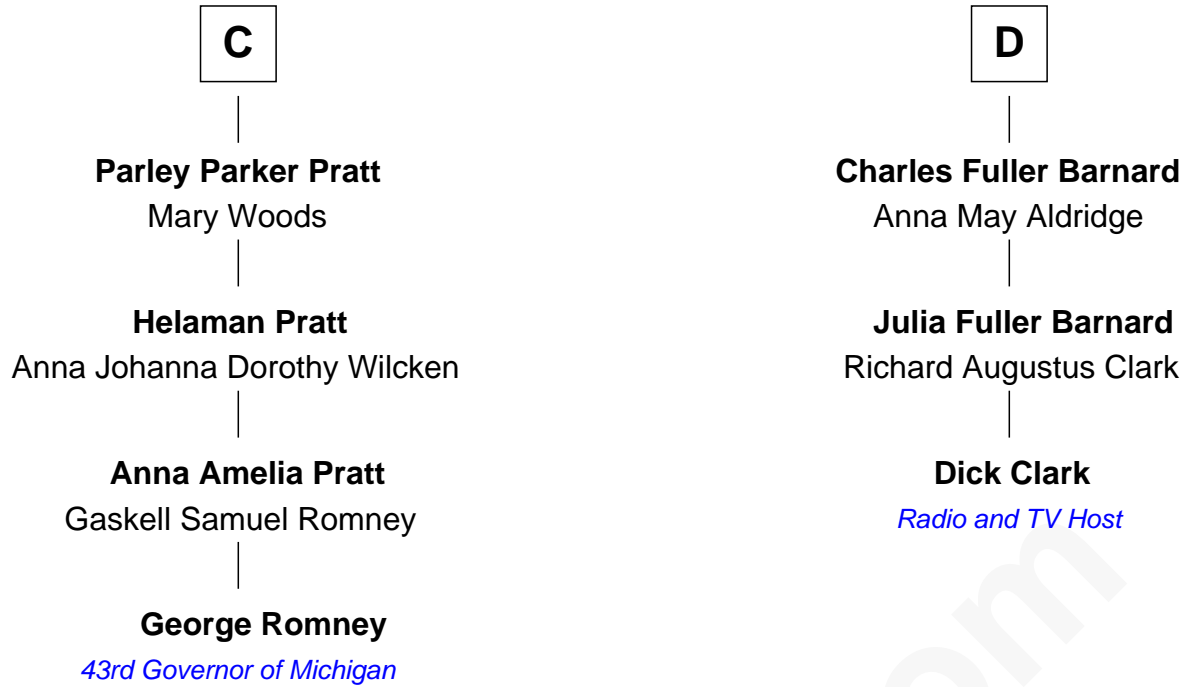

FamousKin.com Relationship Chart of

George Romney

43rd Governor of Michigan

19th cousin 1 time removed of

Dick Clark

Radio and TV Host

Sir James le Boteler

Eleanor de Bohun

Dick Clark photo by [Alan Light](#) (CC BY 2.0)