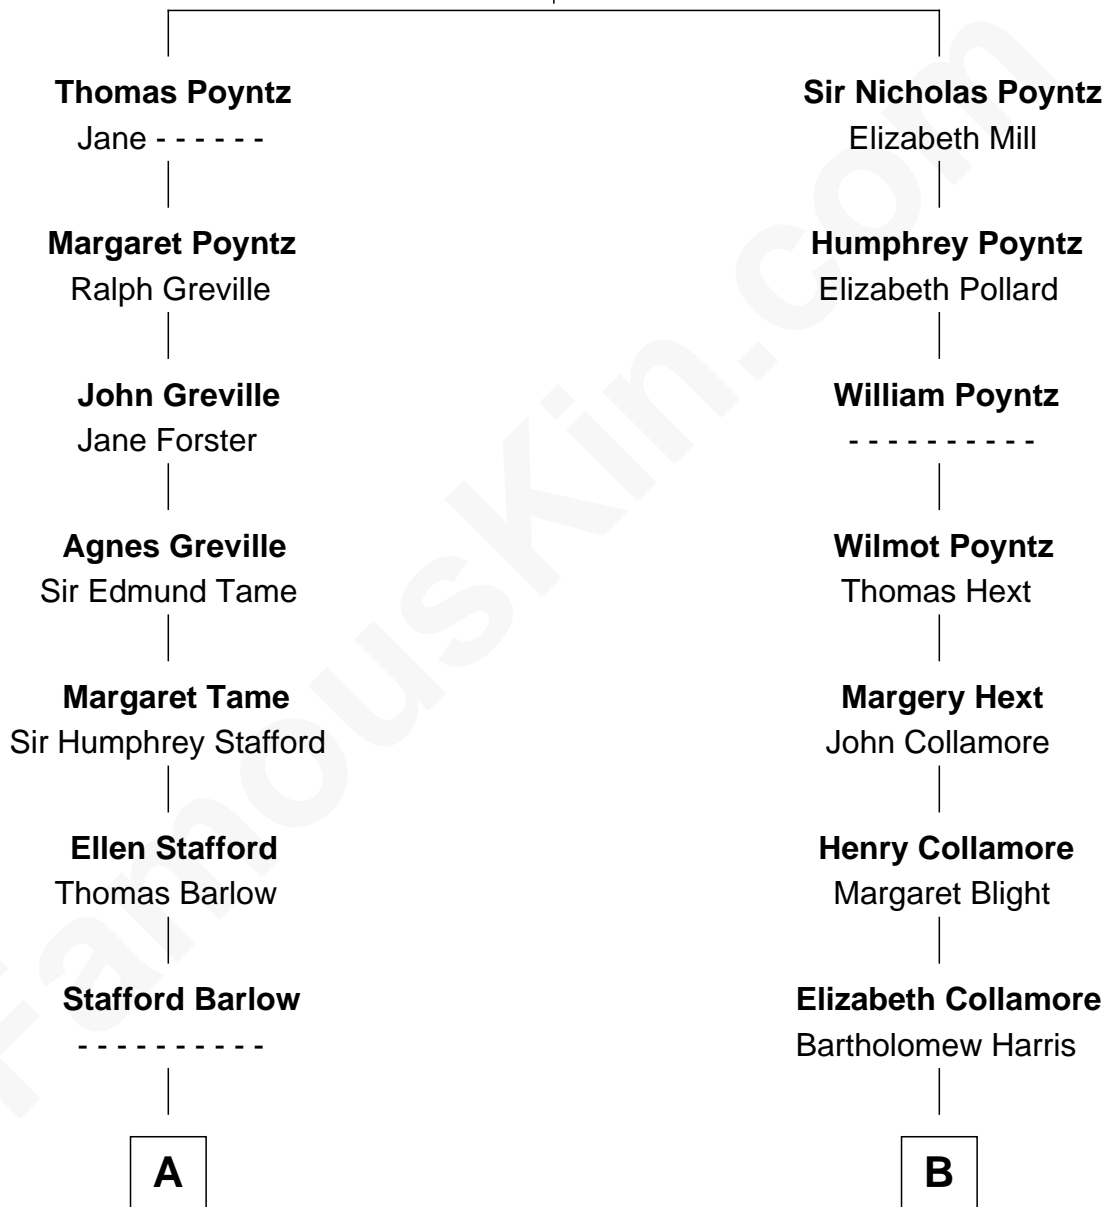

FamousKin.com Relationship Chart of

George Romney

43rd Governor of Michigan

17th cousin 1 time removed of

Elisabeth Shue

TV and Movie Actress

Robert Poyntz
Katherine FitzNichol

C

Anne Brewster Wells

James William Shue

Elisabeth Shue

TV and Movie Actress

FamousKin.com