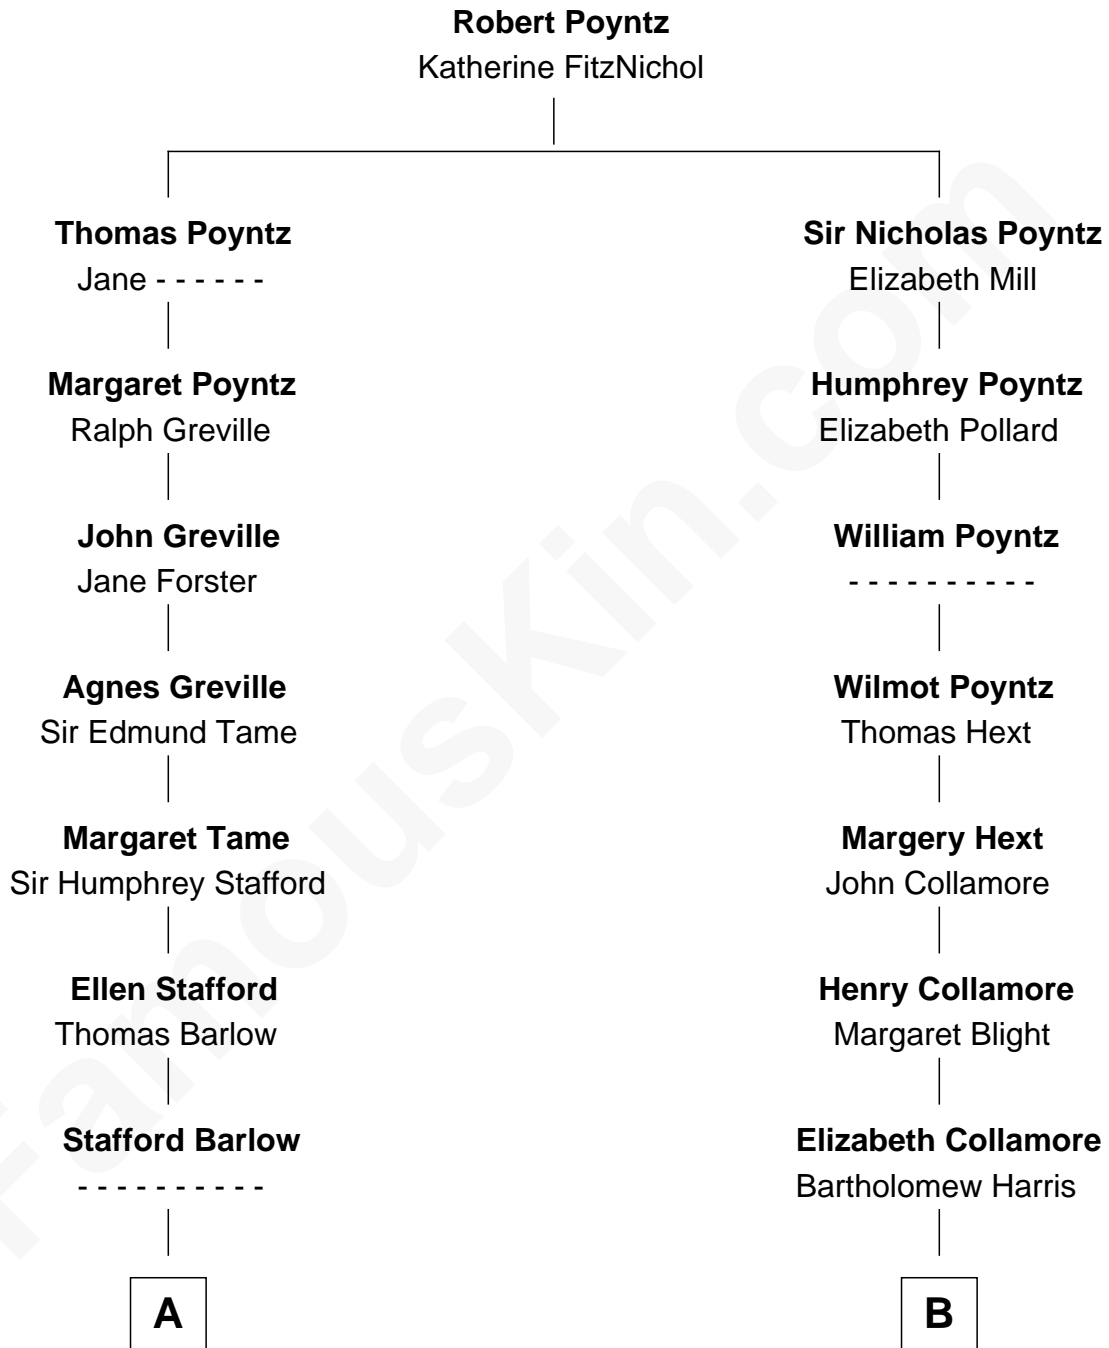

# FamousKin.com Relationship Chart of

**George Romney**

*43rd Governor of Michigan*

17th cousin 1 time removed of

**Andrew Shue**

*TV Actor*

**C**

**Anne Brewster Wells**

James William Shue

**Andrew Shue**

*TV Actor*

FamousKin.com