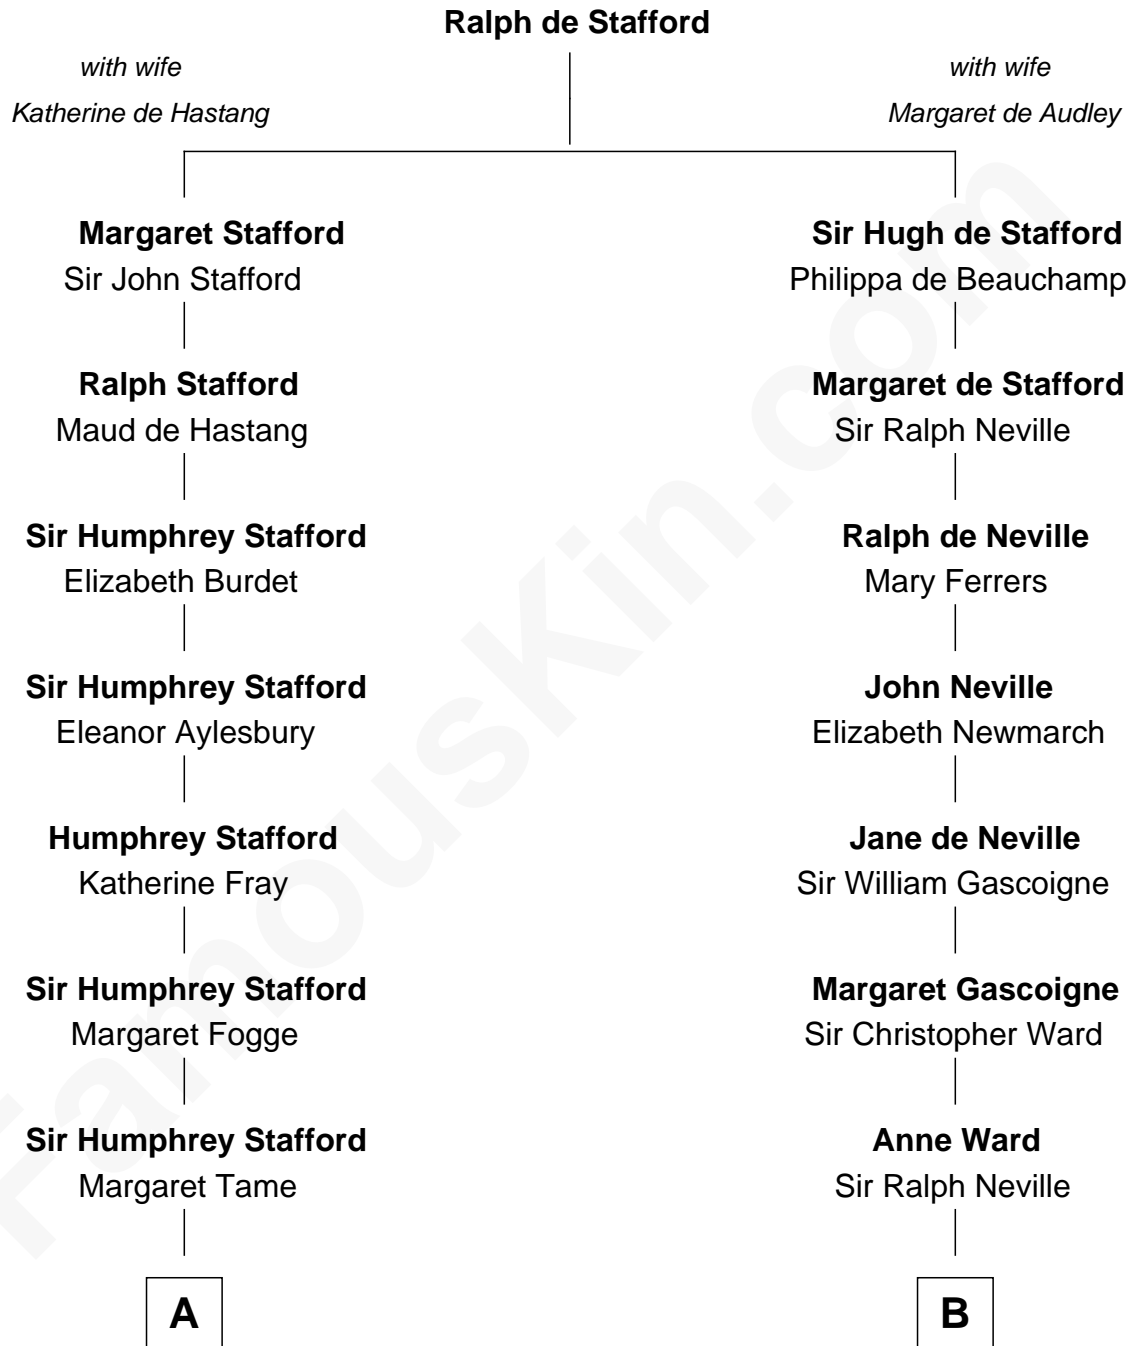

FamousKin.com

Relationship Chart of

George Romney

43rd Governor of Michigan

18th cousin 1 time removed of

Charles A. Pillsbury

Co-Founder of C.A. Pillsbury Co.

C

Helaman Pratt
Anna Johanna Dorothy Wilcken

Anna Amelia Pratt
Gaskell Samuel Romney

George Romney
43rd Governor of Michigan

D

Margaret Sprague Carleton
George Alfred Pillsbury

Charles A. Pillsbury
Co-Founder of C.A. Pillsbury Co.