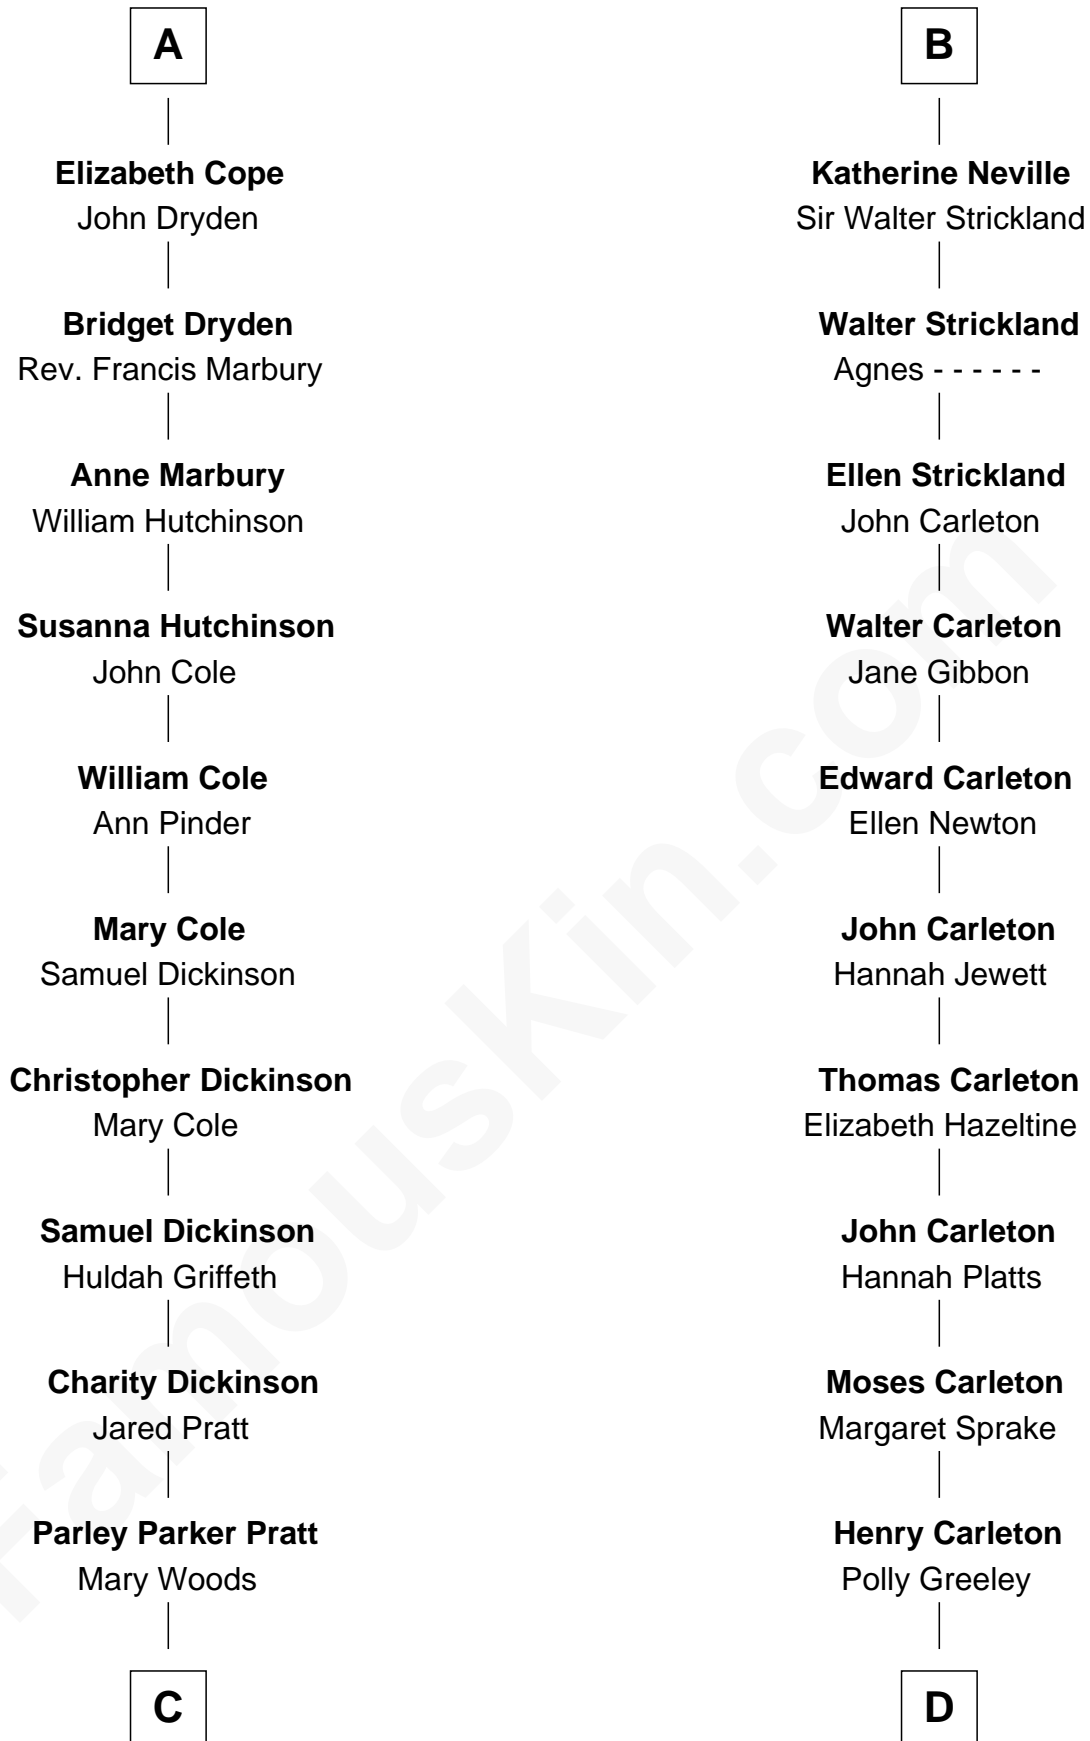

FamousKin.com

Relationship Chart of

George Romney

43rd Governor of Michigan

18th cousin 1 time removed of

Charles A. Pillsbury

Co-Founder of C.A. Pillsbury Co.

Margaret de Audley

Jane de Neville

Sir William Gascoigne

Margaret Gascoigne

Sir Christopher Ward

Anne Ward

Sir Ralph Neville

B

C

Helaman Pratt
Anna Johanna Dorothy Wilcken

Anna Amelia Pratt
Gaskell Samuel Romney

George Romney
43rd Governor of Michigan

D

Margaret Sprague Carleton
George Alfred Pillsbury

Charles A. Pillsbury
Co-Founder of C.A. Pillsbury Co.