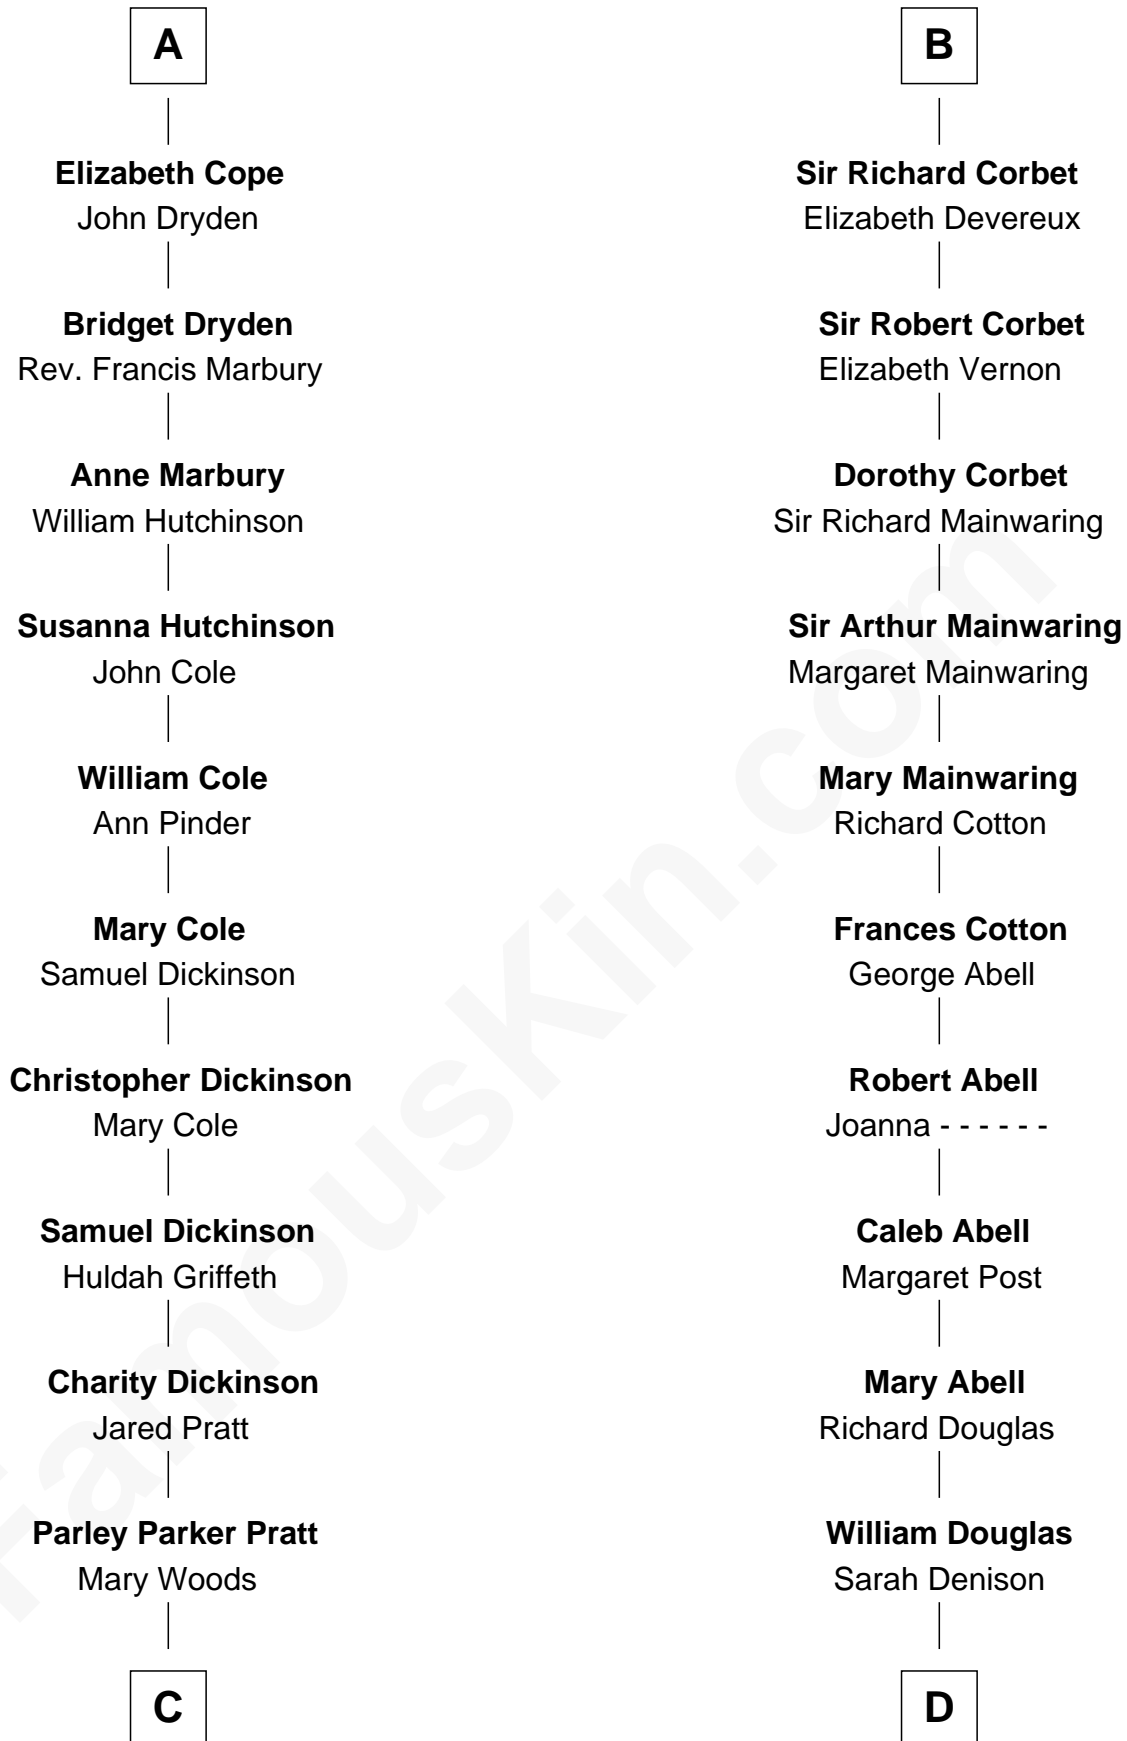

FamousKin.com Relationship Chart of

George Romney

43rd Governor of Michigan

19th cousin 2 times removed of

Melvyn Douglas

Movie Actor

Sir Gilbert Talbot

Pernel le Boteler

Sir Henry de Grey

Richard Grey

Blanche de la Vache

Alice Grey

Sir William Burley

Elizabeth Burley

Sir John Hopton

Sir Walter Hopton

Joan Mortimer

Sir Thomas Hopton

Eleanor Lucy

Elizabeth Hopton

Sir Roger Corbet

B

C

Helaman Pratt
Anna Johanna Dorothy Wilcken

Anna Amelia Pratt
Gaskell Samuel Romney

George Romney
43rd Governor of Michigan

D

Richard Douglas
Lucy Way

Erskine Douglas
Sophia Garrett

Emma Jane Douglas
Col. George Taliaferro Shackelford

Lena Priscilla Shackelford
Edouard Gregory Hesselberg