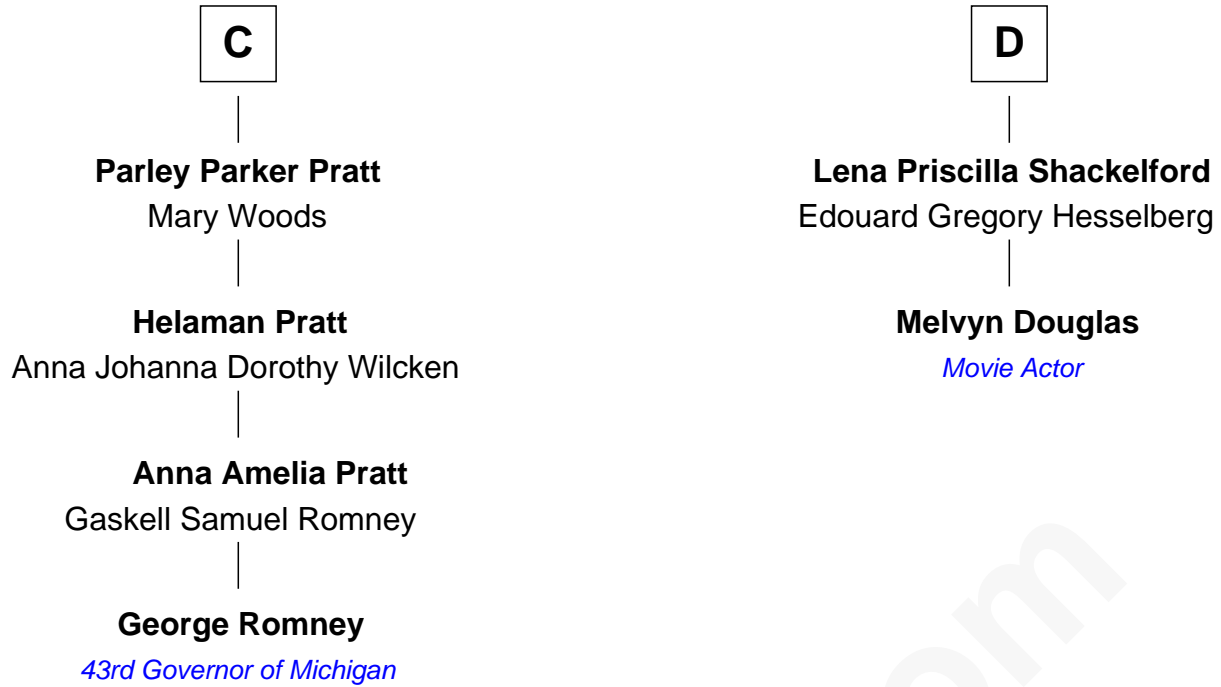

# FamousKin.com Relationship Chart of

**George Romney**

*43rd Governor of Michigan*

18th cousin 2 times removed of

**Melvyn Douglas**

*Movie Actor*

**Sir James le Boteler**

*Eleanor de Bohun*

FamousKin.com