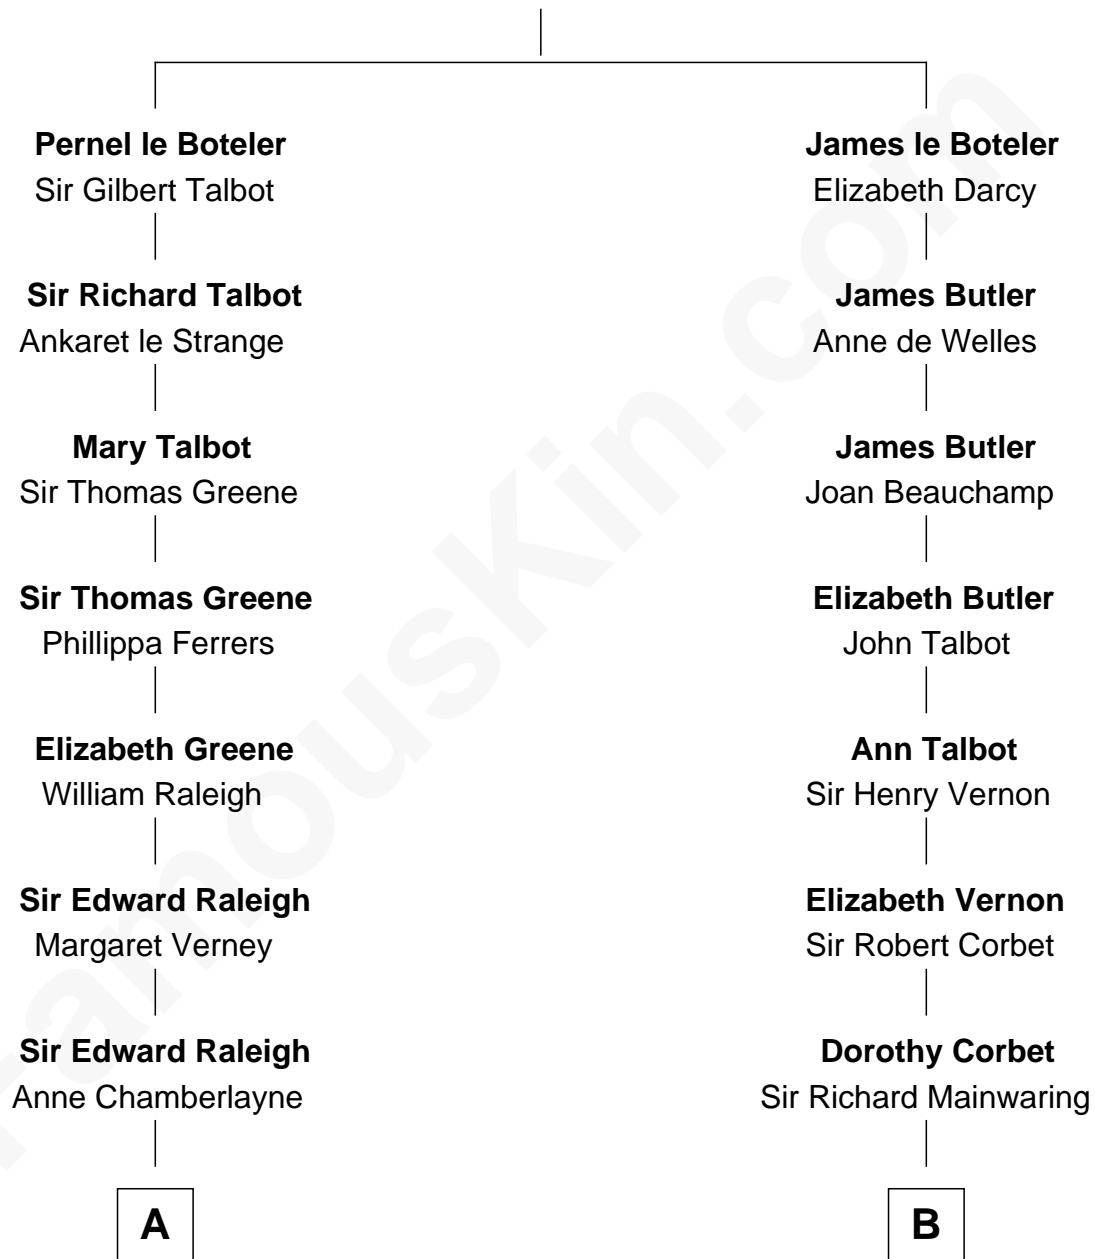

# FamousKin.com Relationship Chart of

**George Romney**

*43rd Governor of Michigan*

18th cousin 2 times removed of

**Melvyn Douglas**

*Movie Actor*

**Sir James le Boteler**

*Eleanor de Bohun*

FamousKin.com