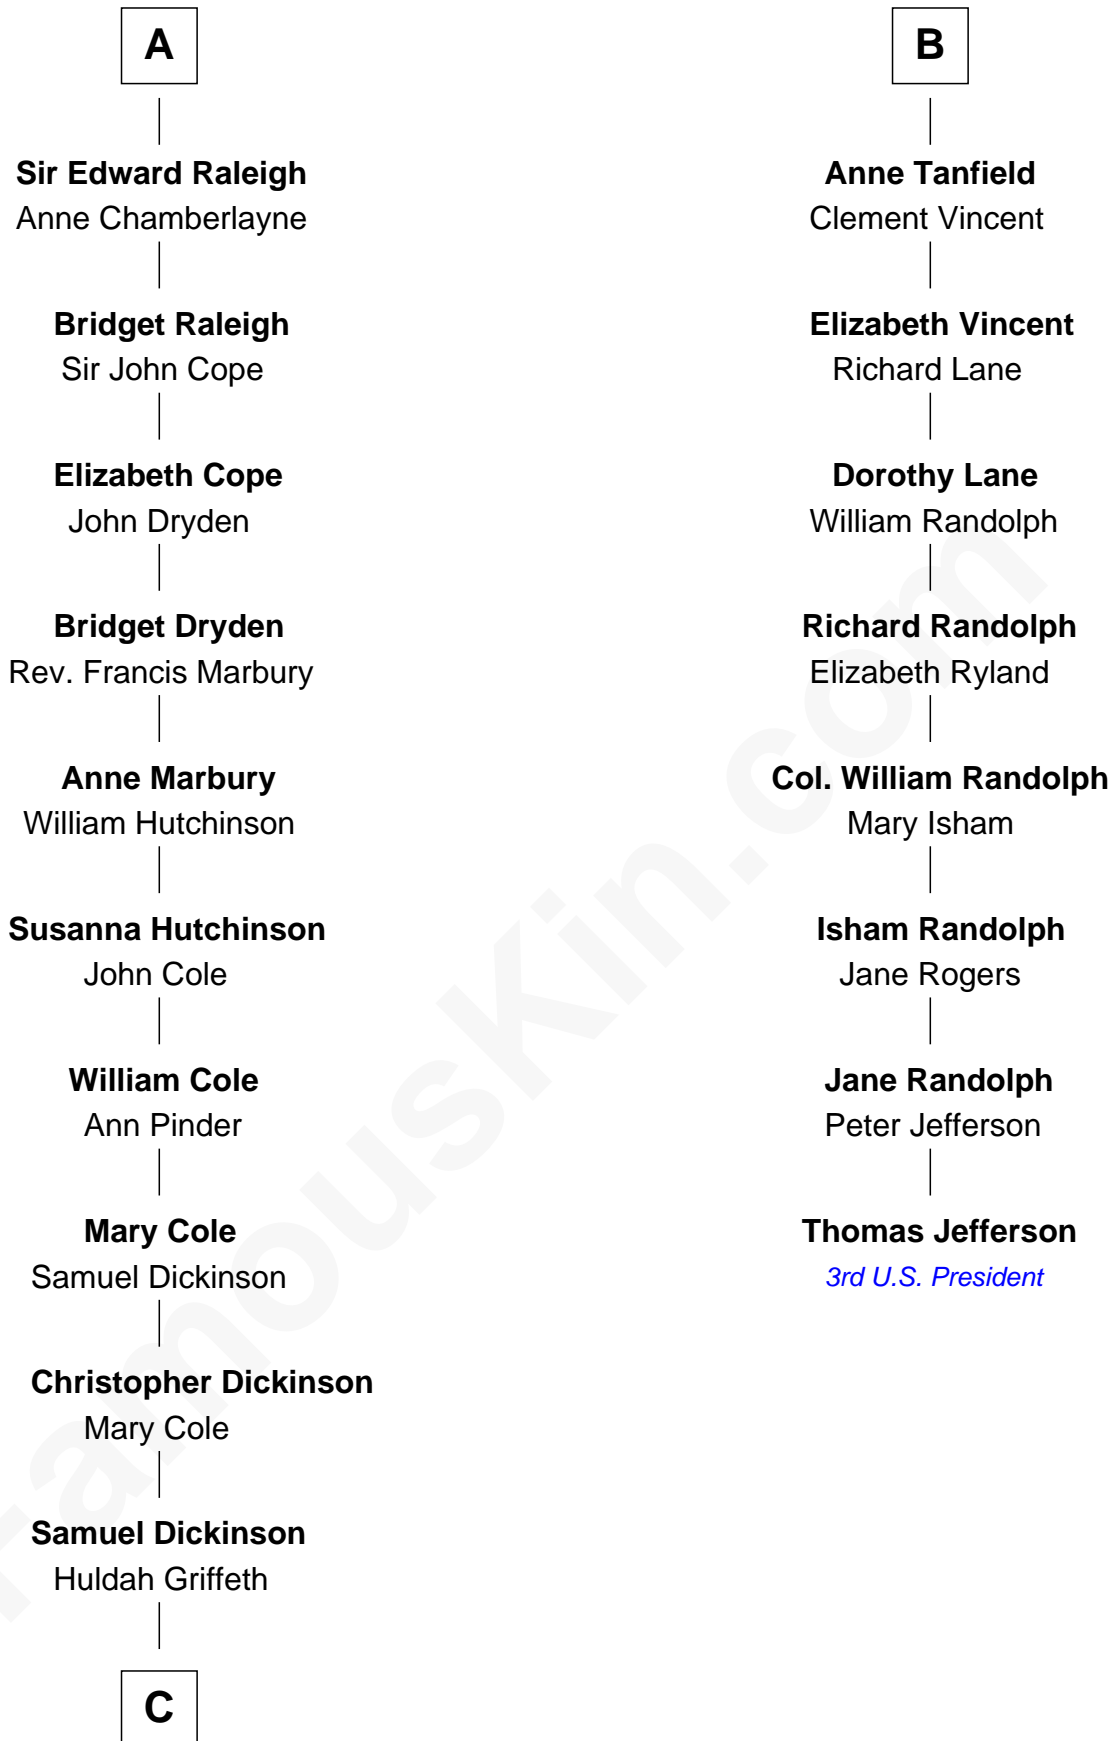

FamousKin.com Relationship Chart of

George Romney

43rd Governor of Michigan

14th cousin 7 times removed of

Thomas Jefferson

3rd U.S. President and Signer of the Declaration of Independence

Sir Hugh I de Audley

Iseult de Mortimer

C

Charity Dickinson

Jared Pratt

Parley Parker Pratt

Mary Woods

Helaman Pratt

Anna Johanna Dorothy Wilcken

Anna Amelia Pratt

Gaskell Samuel Romney

George Romney

43rd Governor of Michigan

FamousKin.com