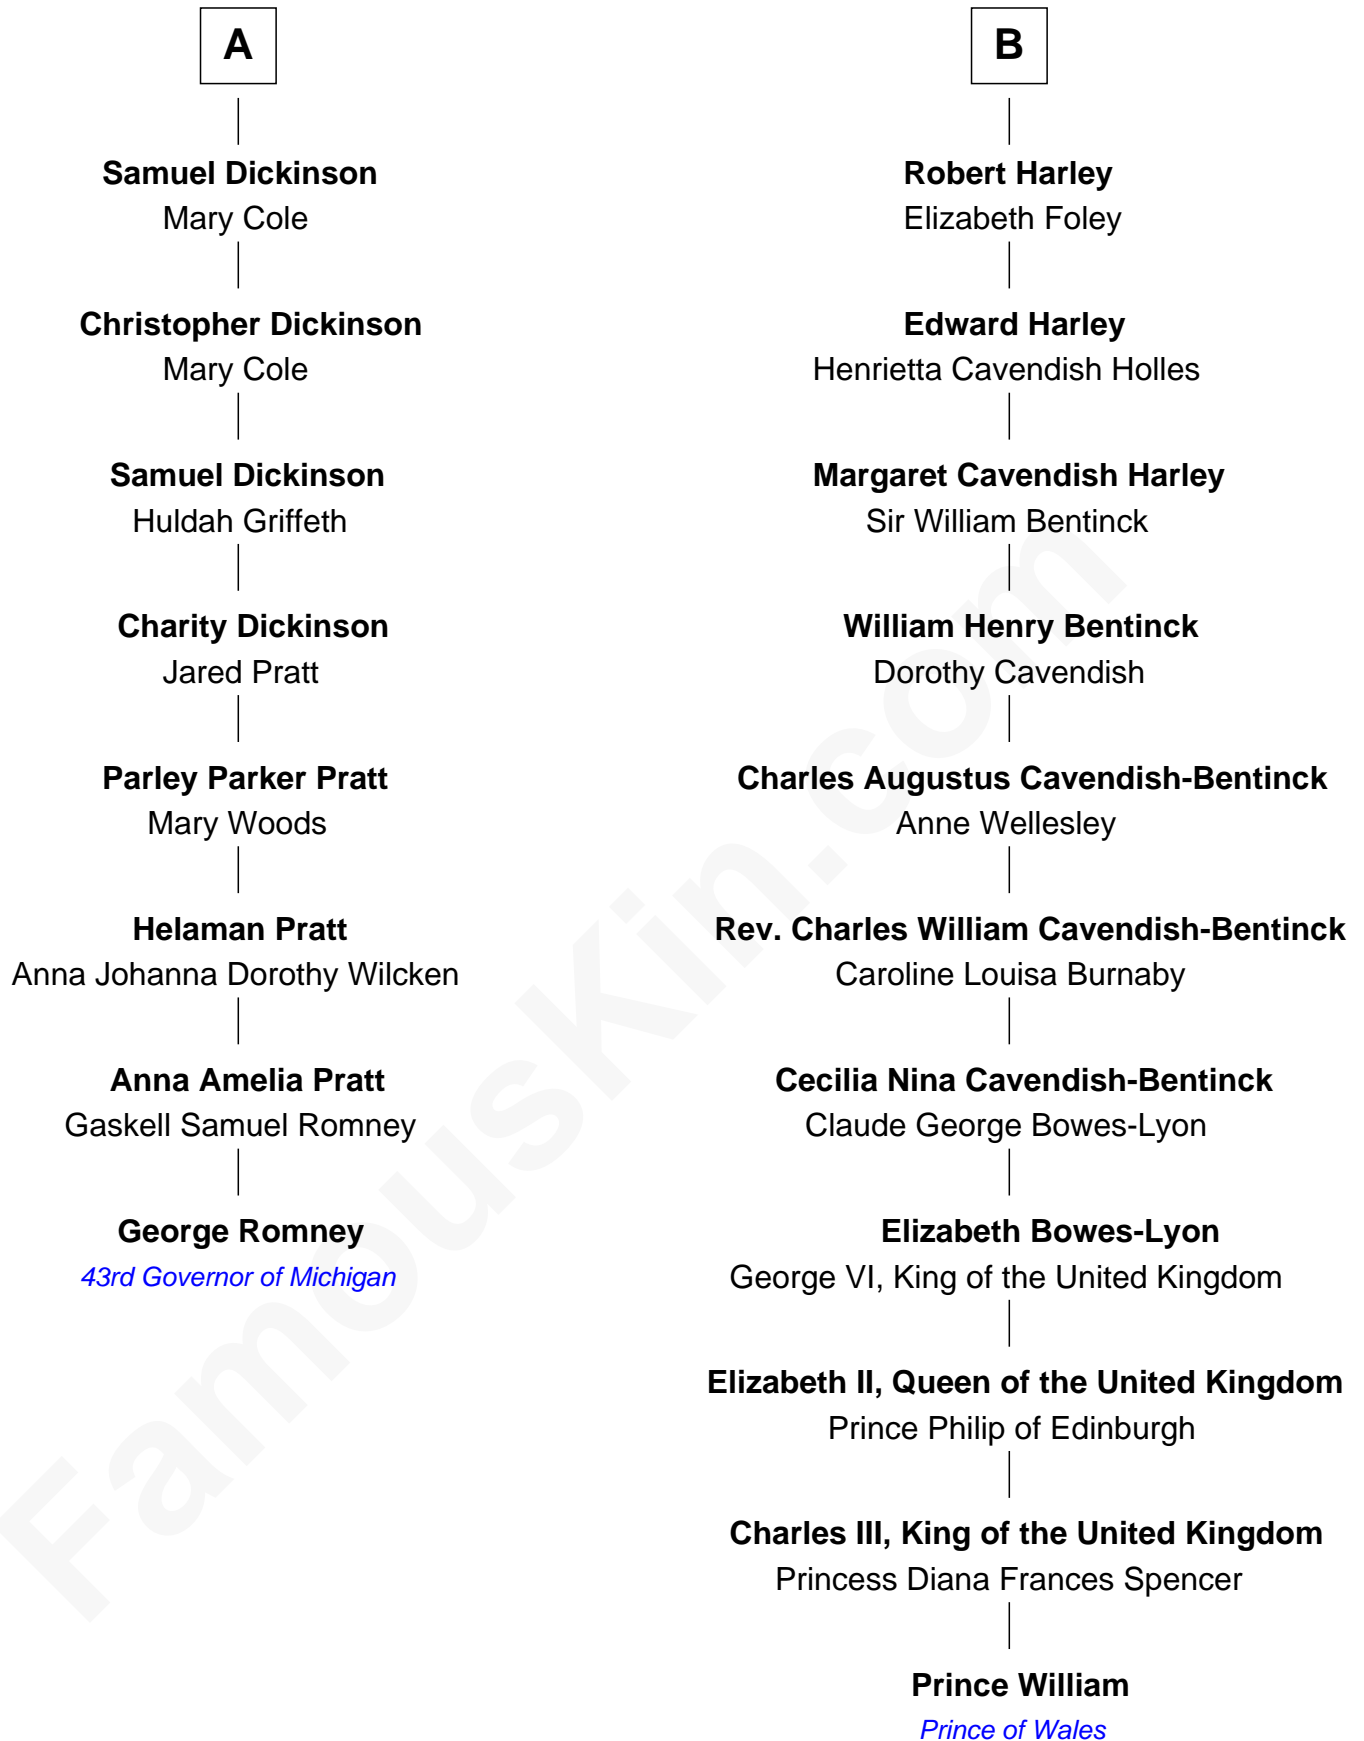

FamousKin.com Relationship Chart of

George Romney

43rd Governor of Michigan

14th cousin 3 times removed of

Prince William

Prince of Wales

Humphrey Stafford

Katherine Fray

Sir Richard Neville

Margaret Neville

Edward Willoughby

Elizabeth Willoughby

Sir Fulk Greville

Eleanor Greville

Sir John Conway

Sir Edward Conway

Dorothy Tracy

Brilliana Conway

Sir Robert Harley

Sir Edward Harley

Abigail Stephens

B

William photo by [InSapphoWeTrust](#) (CC BY-SA 2.0)