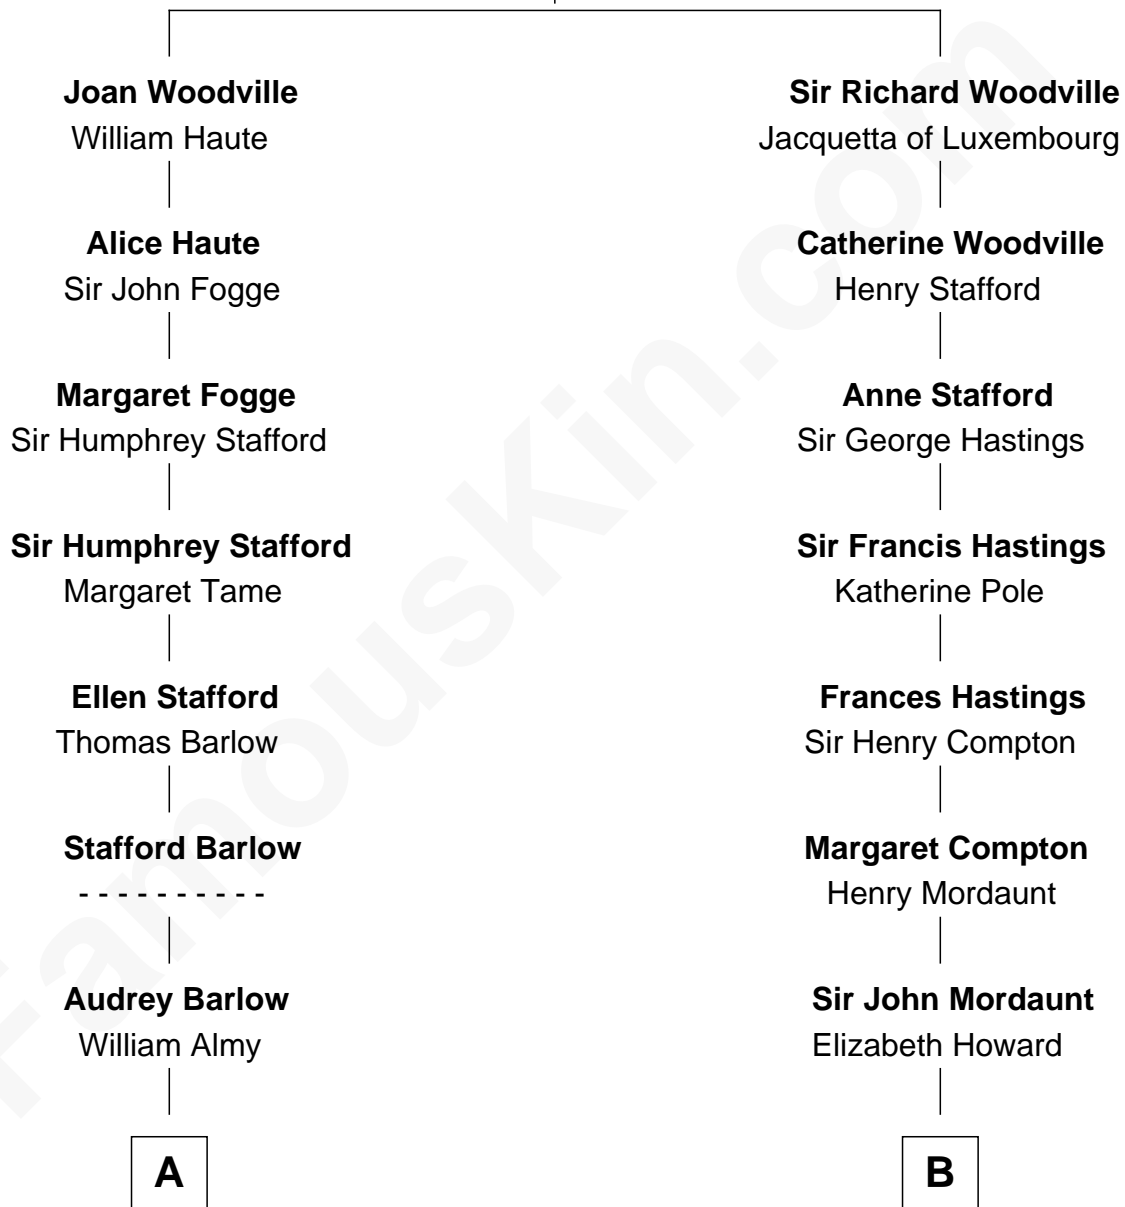

# FamousKin.com Relationship Chart of

**George Romney**

*43rd Governor of Michigan*

16th cousin 1 time removed of

**Prince William**

*Prince of Wales*

**Richard Woodville**

Joan Bedlisgate

William photo by [InSapphoWeTrust](#) (CC BY-SA 2.0)