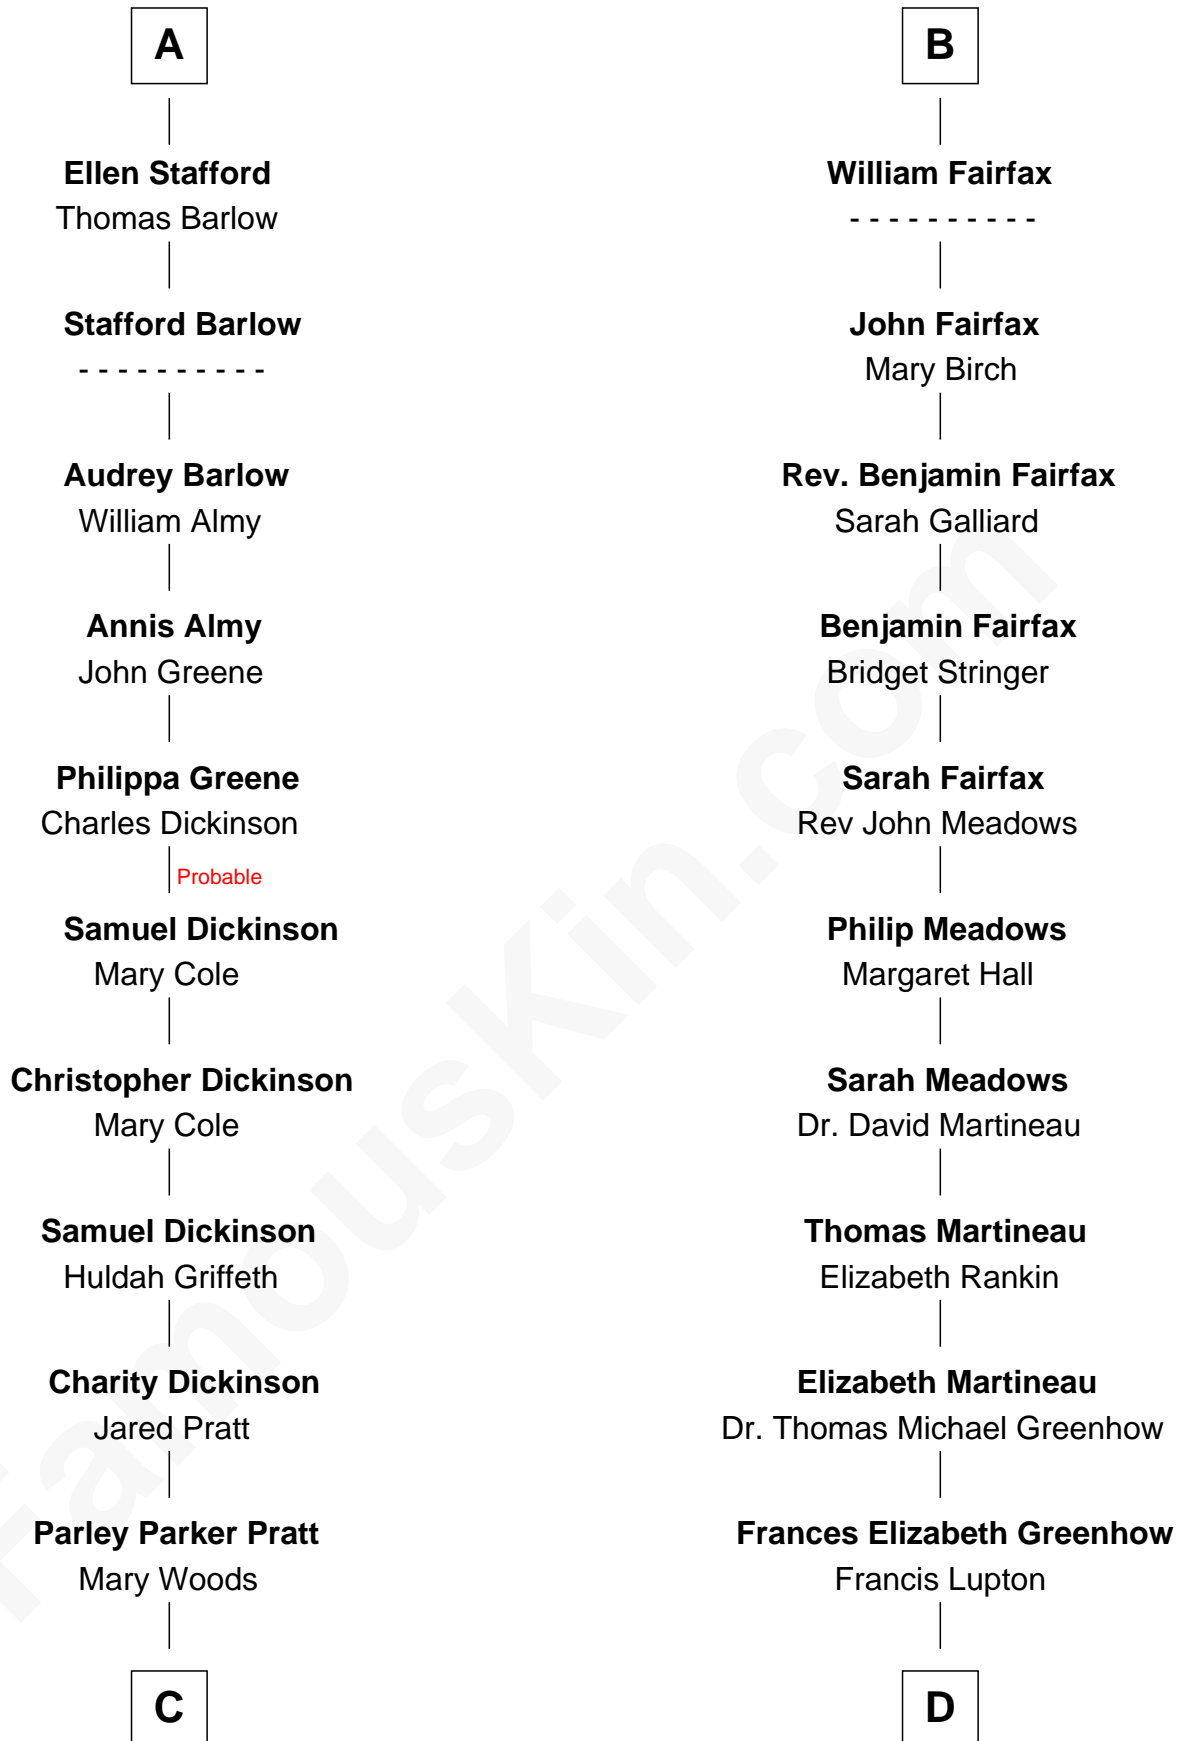

FamousKin.com Relationship Chart of

George Romney

43rd Governor of Michigan

19th cousin 2 times removed of

Catherine Middleton

Princess of Wales

C

Helaman Pratt
Anna Johanna Dorothy Wilcken

Anna Amelia Pratt
Gaskell Samuel Romney

George Romney
43rd Governor of Michigan

D

Francis Martineau Lupton
Harriet Albina Davis

Olive Christina Lupton
Richard Noel Middleton

Peter Francis Middleton
Valerie Glassborow