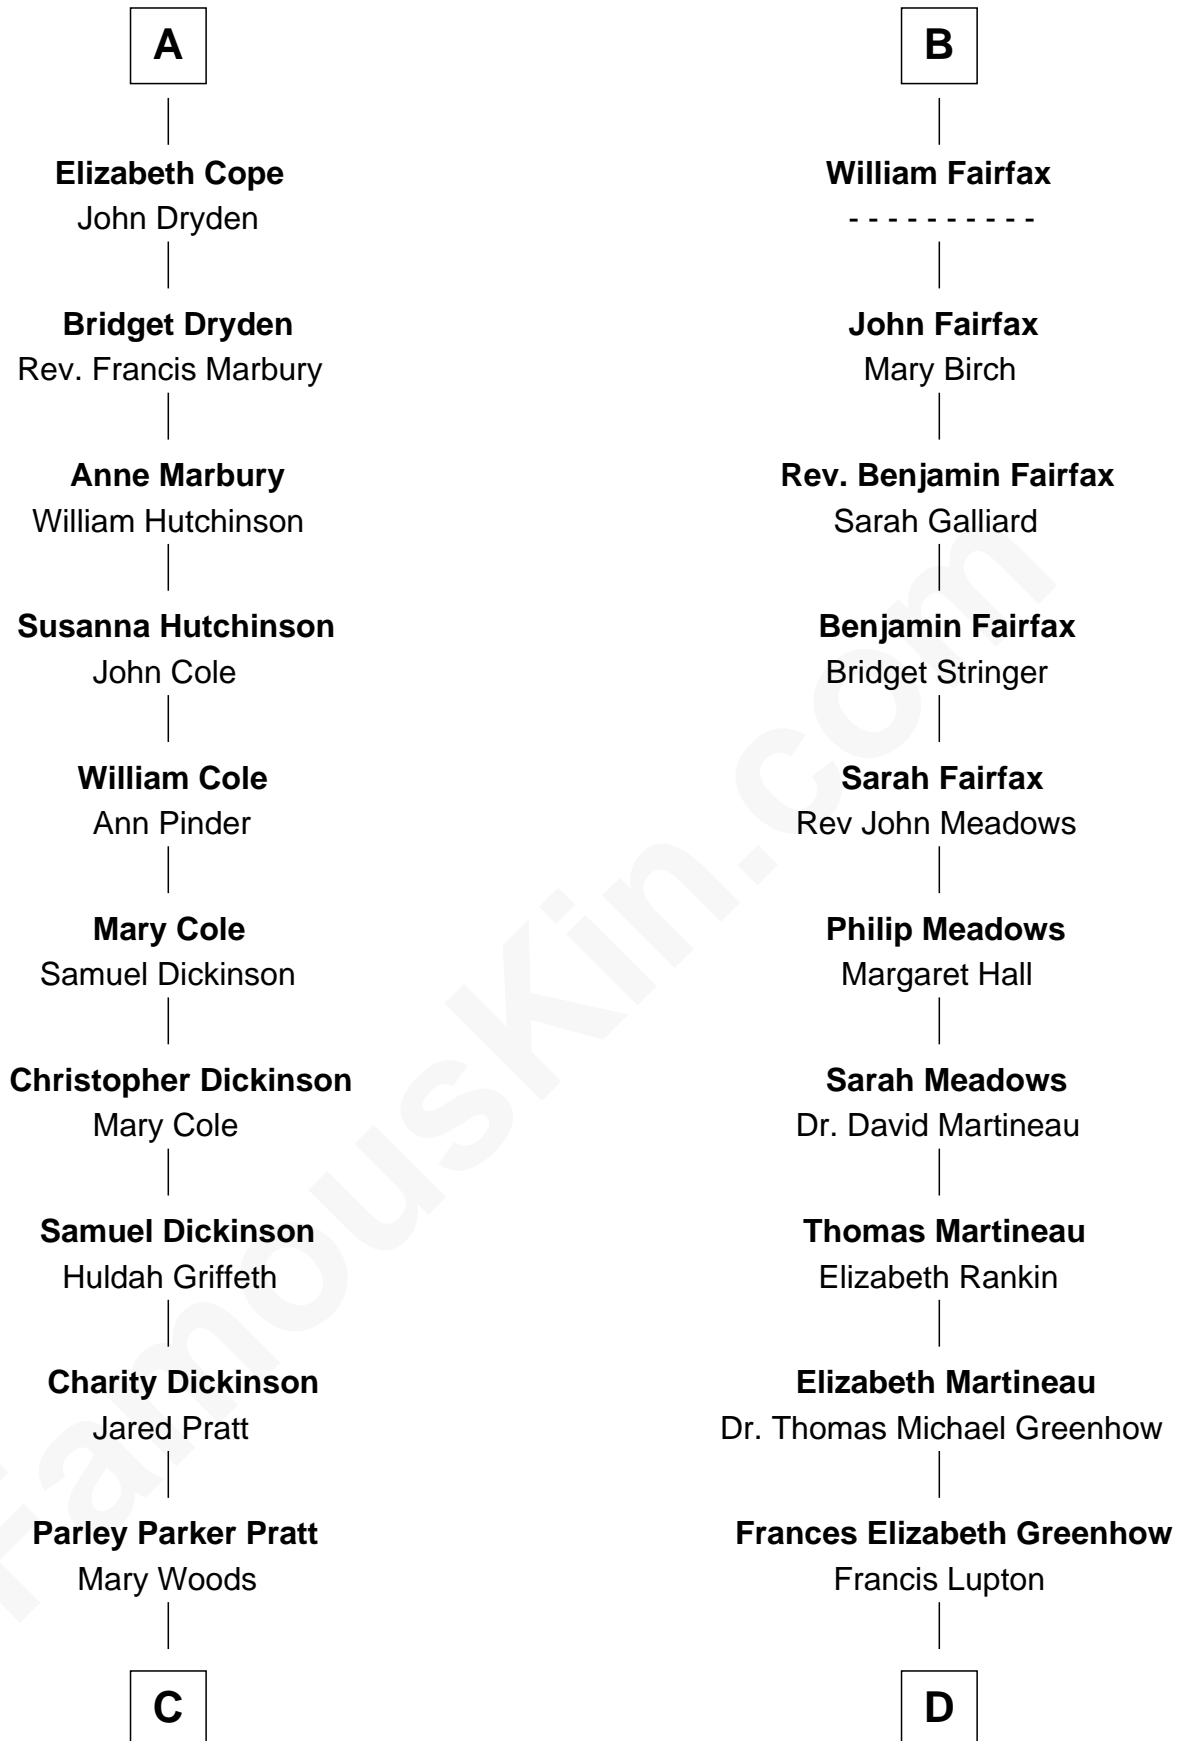

FamousKin.com Relationship Chart of

George Romney

43rd Governor of Michigan

19th cousin 2 times removed of

Catherine Middleton

Princess of Wales

Margaret de Audley

Ralph de Stafford

C

Helaman Pratt
Anna Johanna Dorothy Wilcken

Anna Amelia Pratt
Gaskell Samuel Romney

George Romney
43rd Governor of Michigan

D

Francis Martineau Lupton
Harriet Albina Davis

Olive Christina Lupton
Richard Noel Middleton

Peter Francis Middleton
Valerie Glassborow

Michael Francis Middleton
Carole Elizabeth Goldsmith

Catherine Middleton
Princess of Wales