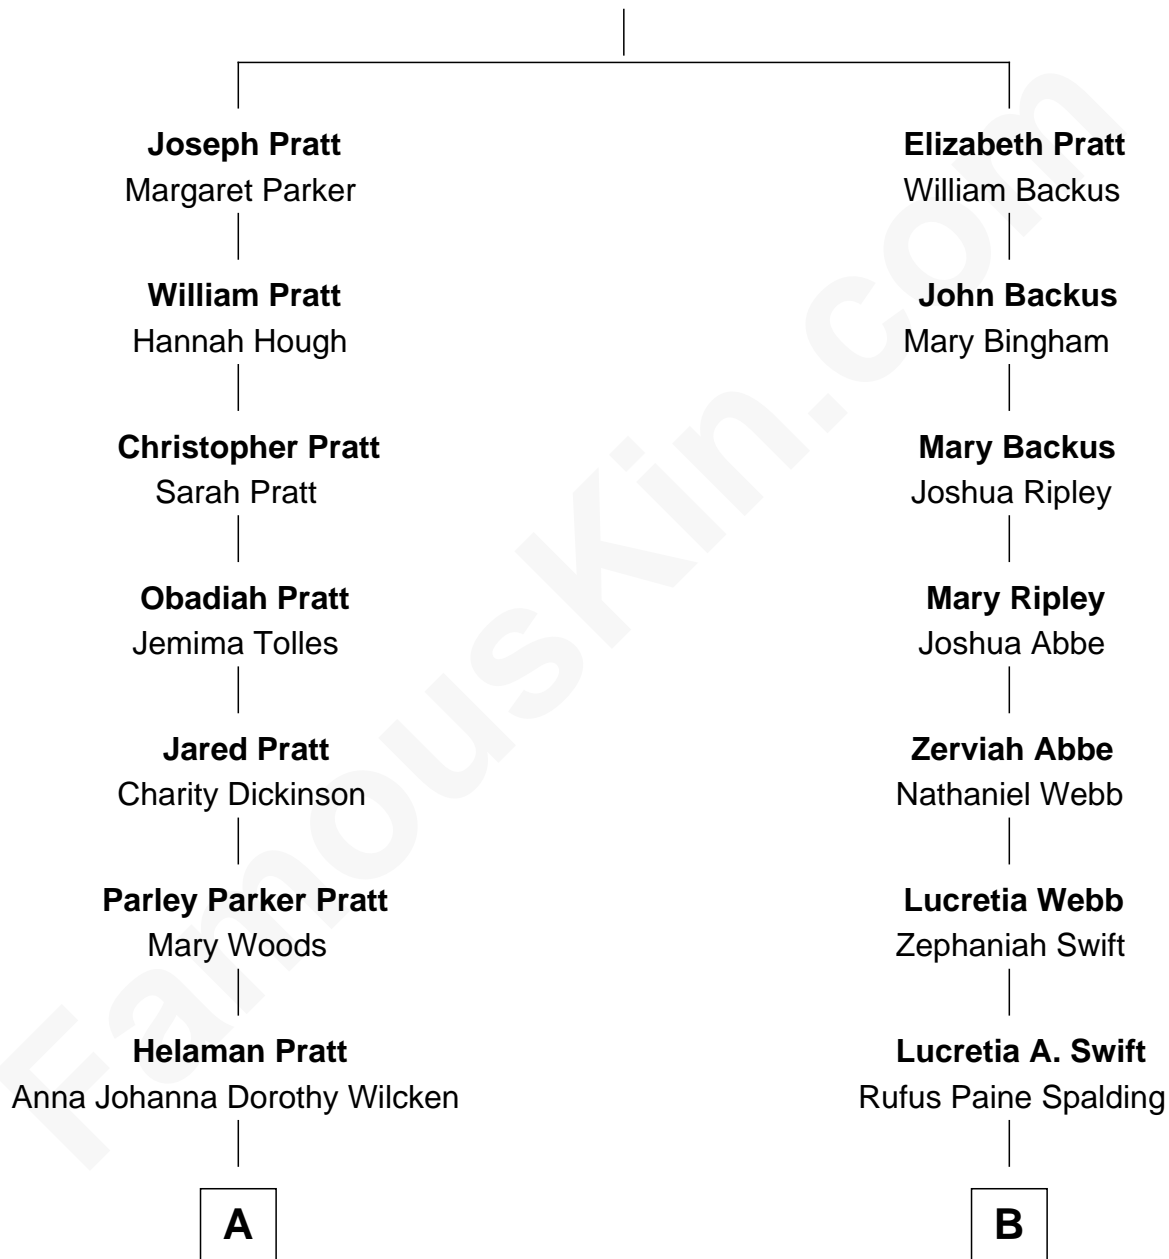

FamousKin.com Relationship Chart of

George Romney

43rd Governor of Michigan

8th cousin of

William Rufus Day

36th U.S. Secretary of State

William Pratt
Elizabeth Clark

A

Anna Amelia Pratt
Gaskell Samuel Romney

George Romney
43rd Governor of Michigan

B

Emily Swift Spalding
Luther Day

William Rufus Day
36th U.S. Secretary of State

FamousKin.com