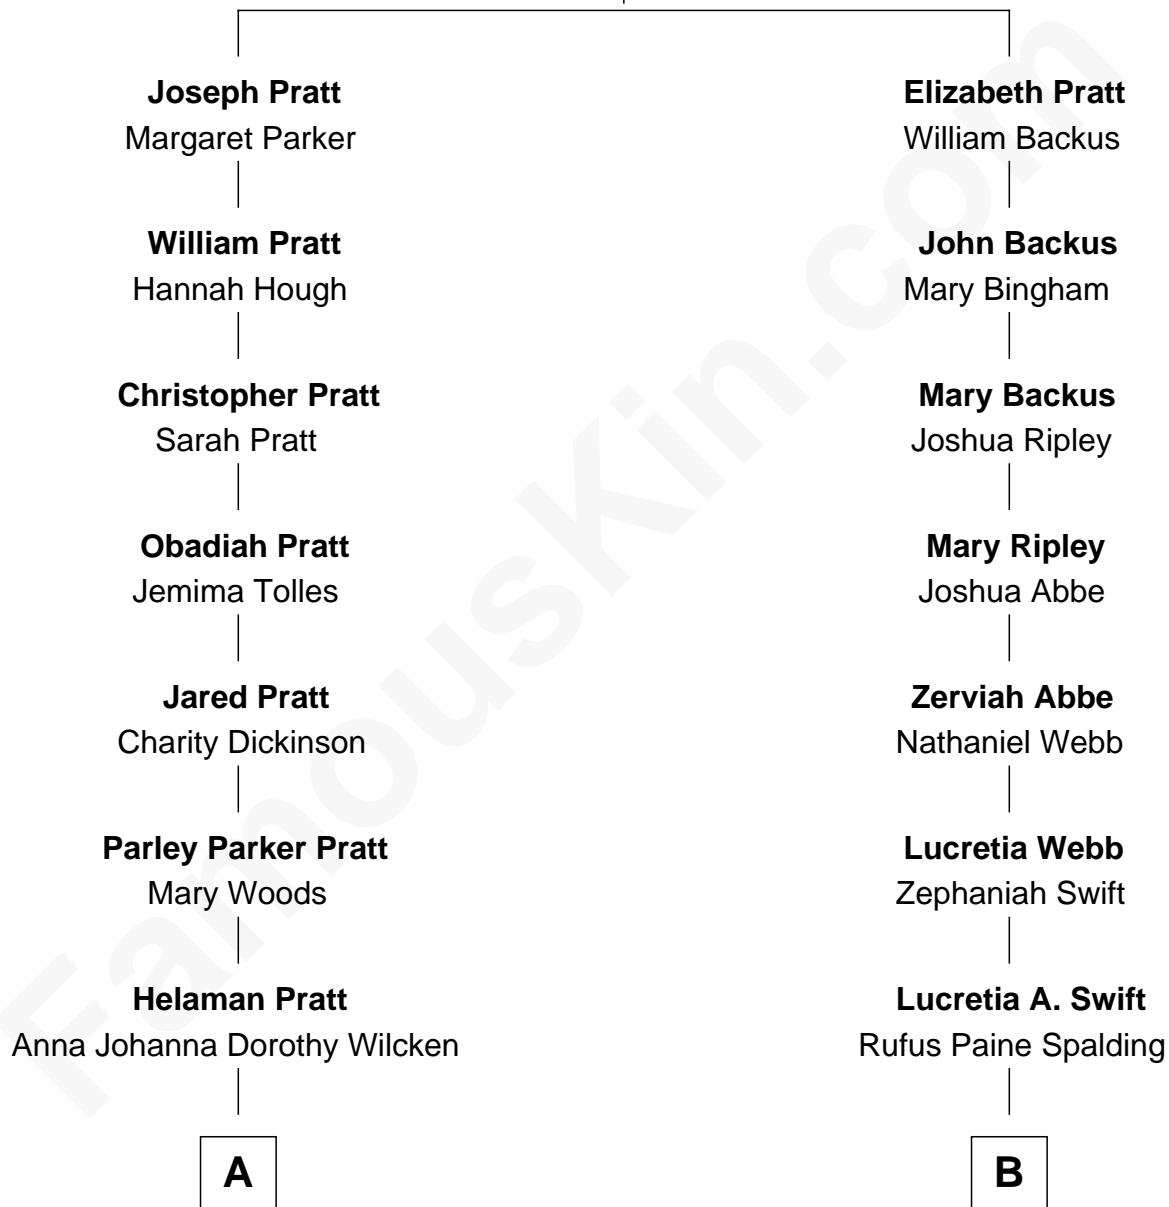

FamousKin.com Relationship Chart of

George Romney

43rd Governor of Michigan

8th cousin 4 times removed of

Anna Gunn

TV and Movie Actress

William Pratt
Elizabeth Clark

A

Anna Amelia Pratt
Gaskell Samuel Romney

George Romney
43rd Governor of Michigan

B

Emily Swift Spalding
Luther Day

William Rufus Day
Mary Elizabeth Schaefer

Luther N. Day
Ida McKinley Barber

Ida McKinley Day
Clemens Earl Gunn