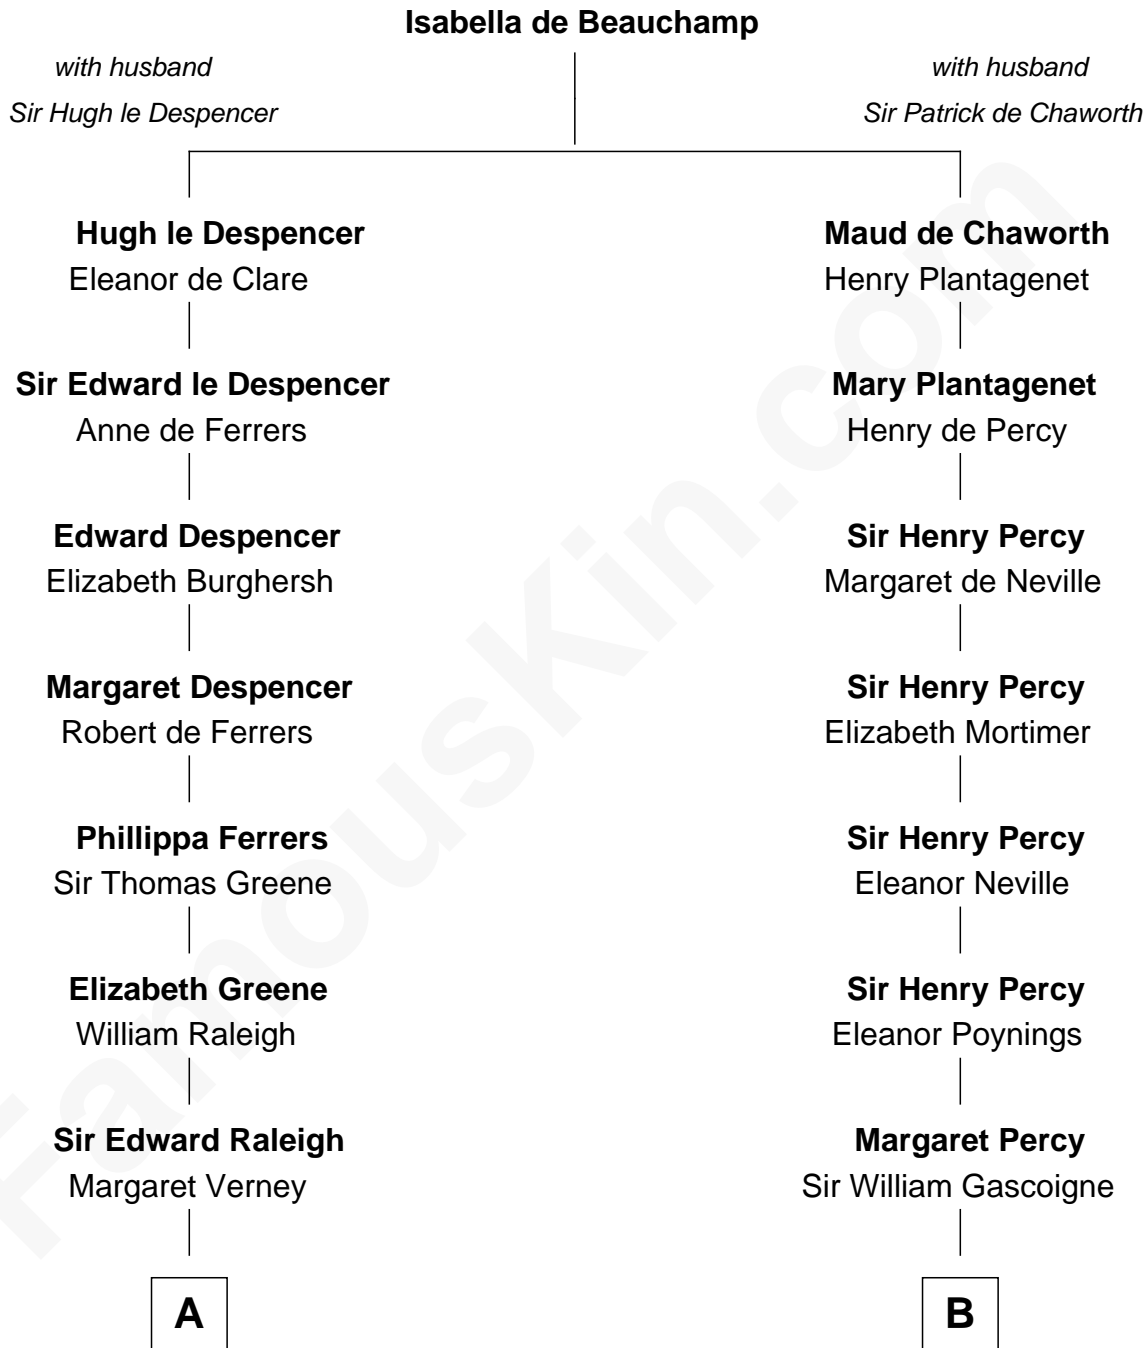

# FamousKin.com Relationship Chart of

**George Romney**

*43rd Governor of Michigan*

16th cousin 5 times removed of

**Harriet Martineau**

*Author of The Hour and the Man*

**C**

Charity Dickinson

Jared Pratt

Parley Parker Pratt

Mary Woods

Helaman Pratt

Anna Johanna Dorothy Wilcken

Anna Amelia Pratt

Gaskell Samuel Romney

**George Romney**

*43rd Governor of Michigan*

FamousKin.com