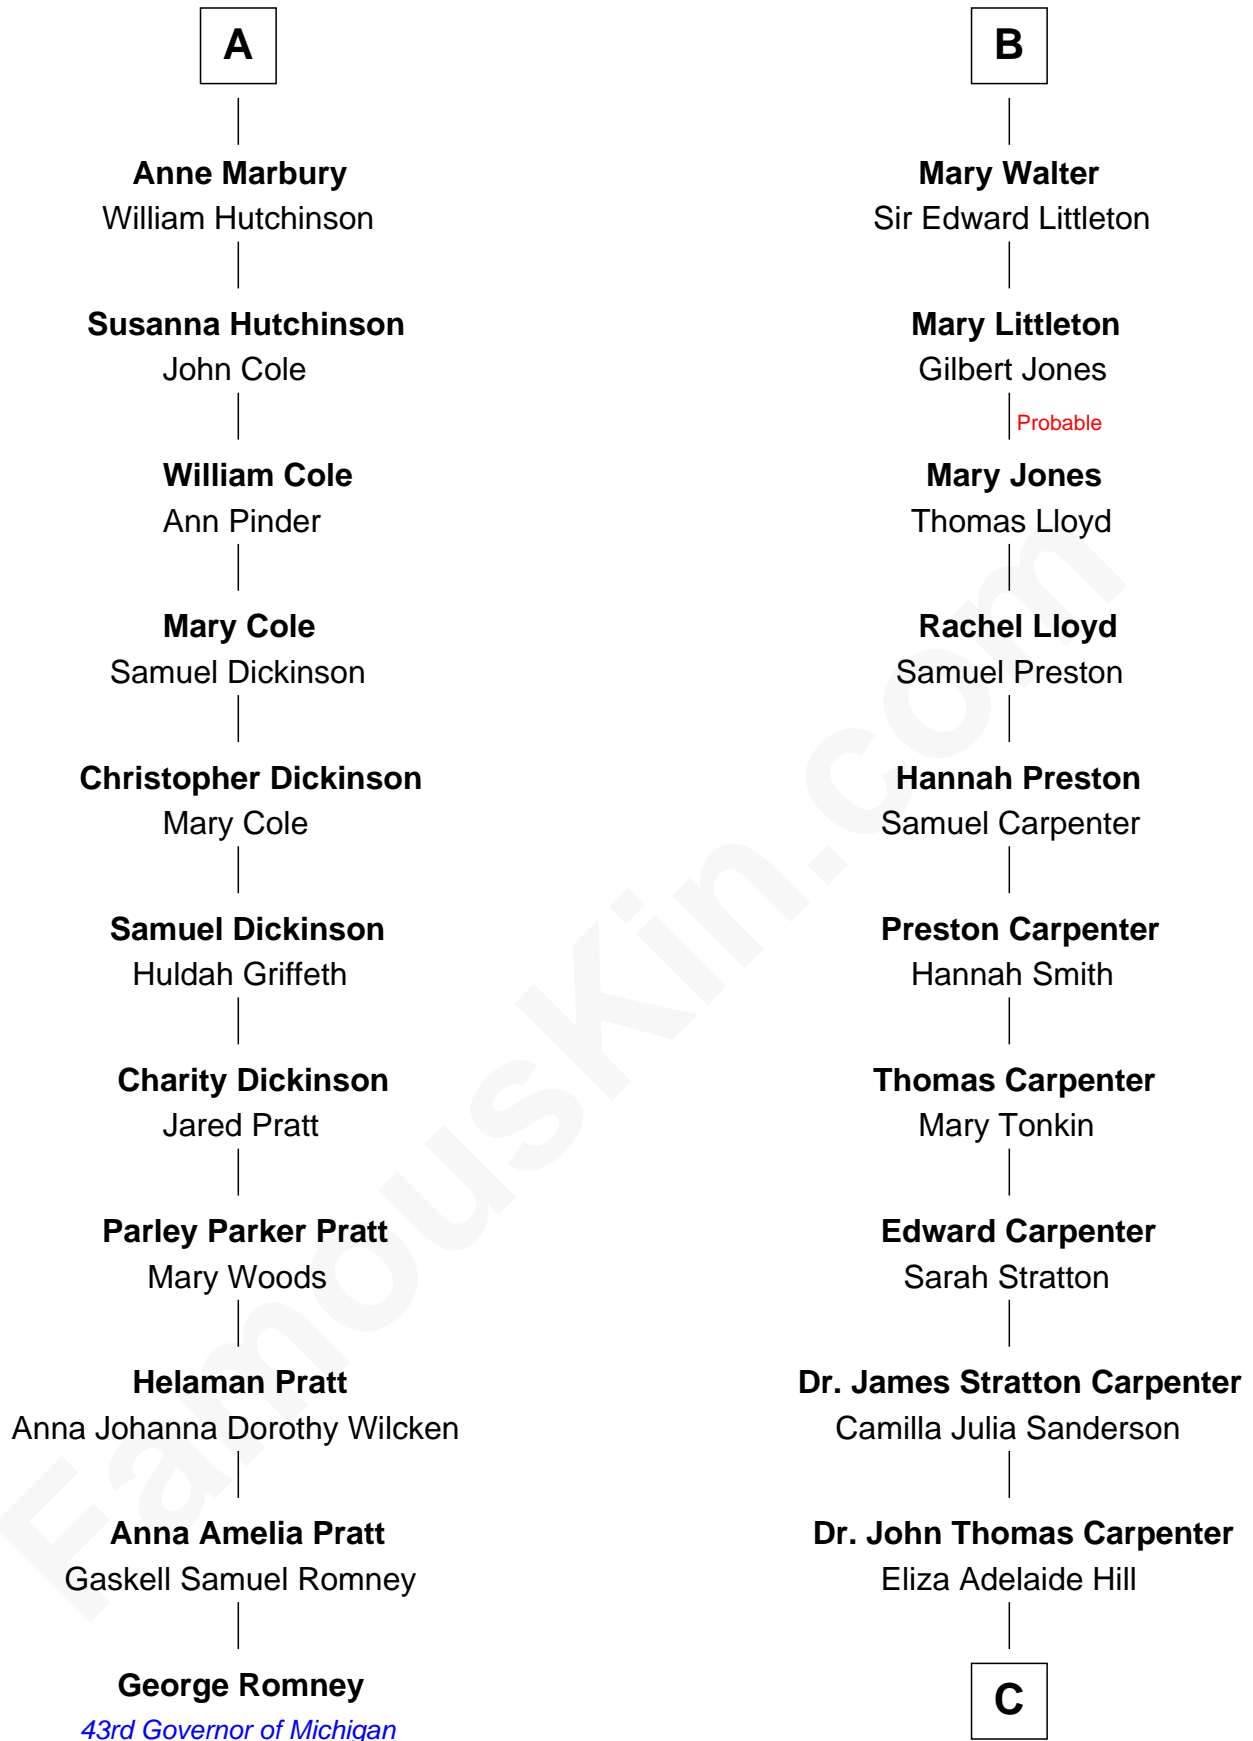

FamousKin.com Relationship Chart of

George Romney

43rd Governor of Michigan

17th cousin 3 times removed of

Mary Chapin Carpenter

Singer and Songwriter

Robert de Ferrers
Margaret Despencer

C