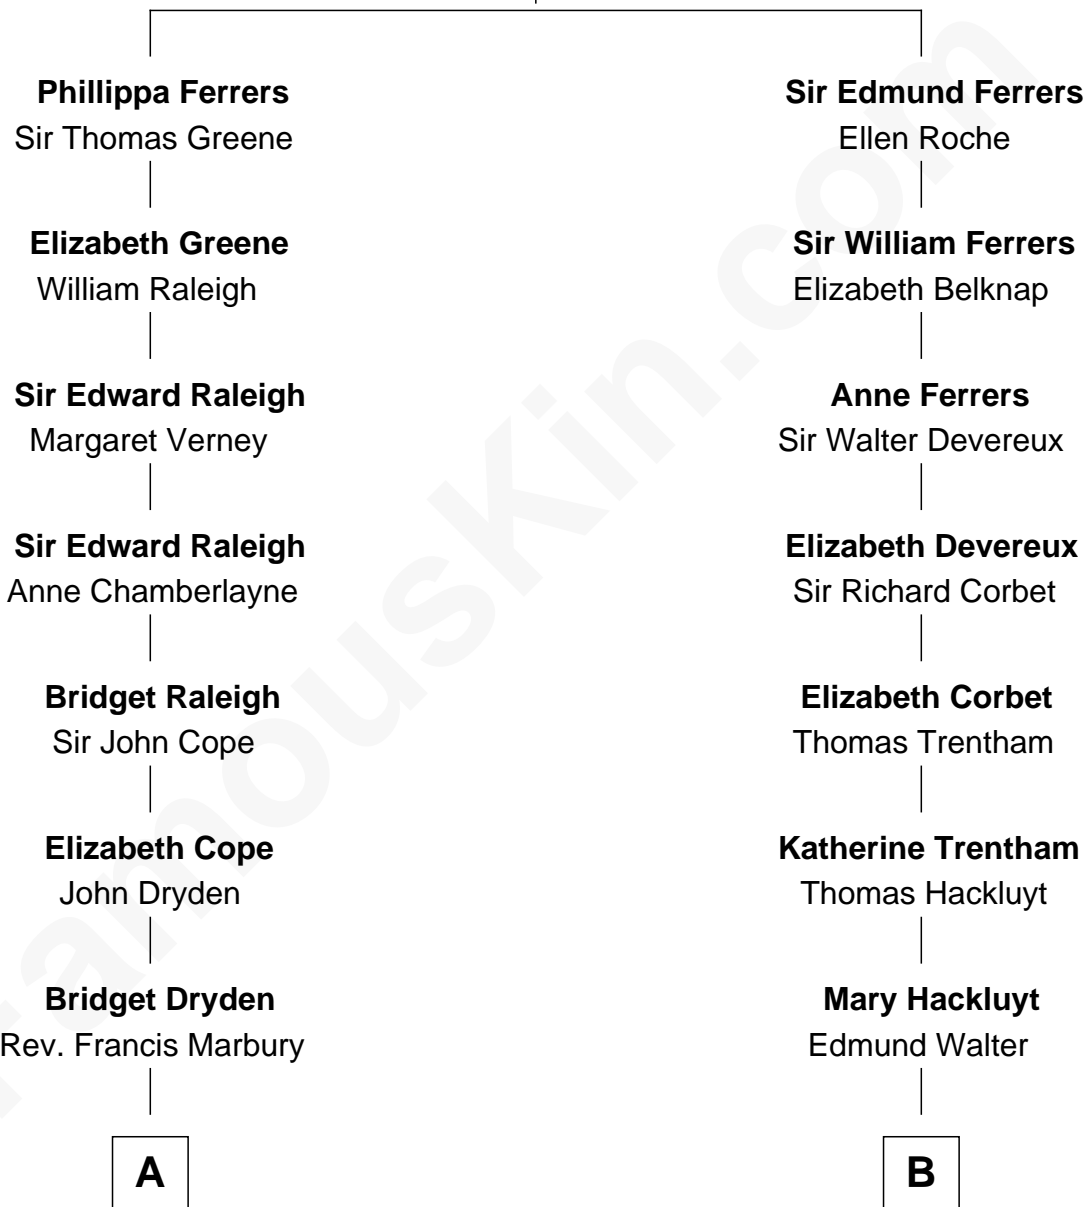

FamousKin.com Relationship Chart of

George Romney

43rd Governor of Michigan

17th cousin 3 times removed of

Mary Chapin Carpenter

Singer and Songwriter

Robert de Ferrers
Margaret Despencer

C

Dr. James Stratton Carpenter

Lillian Louise Chapin

Chapin Carpenter

Ruth Smythe

Chapin Carpenter

Mary Bowie Robertson

Mary Chapin Carpenter

Singer and Songwriter