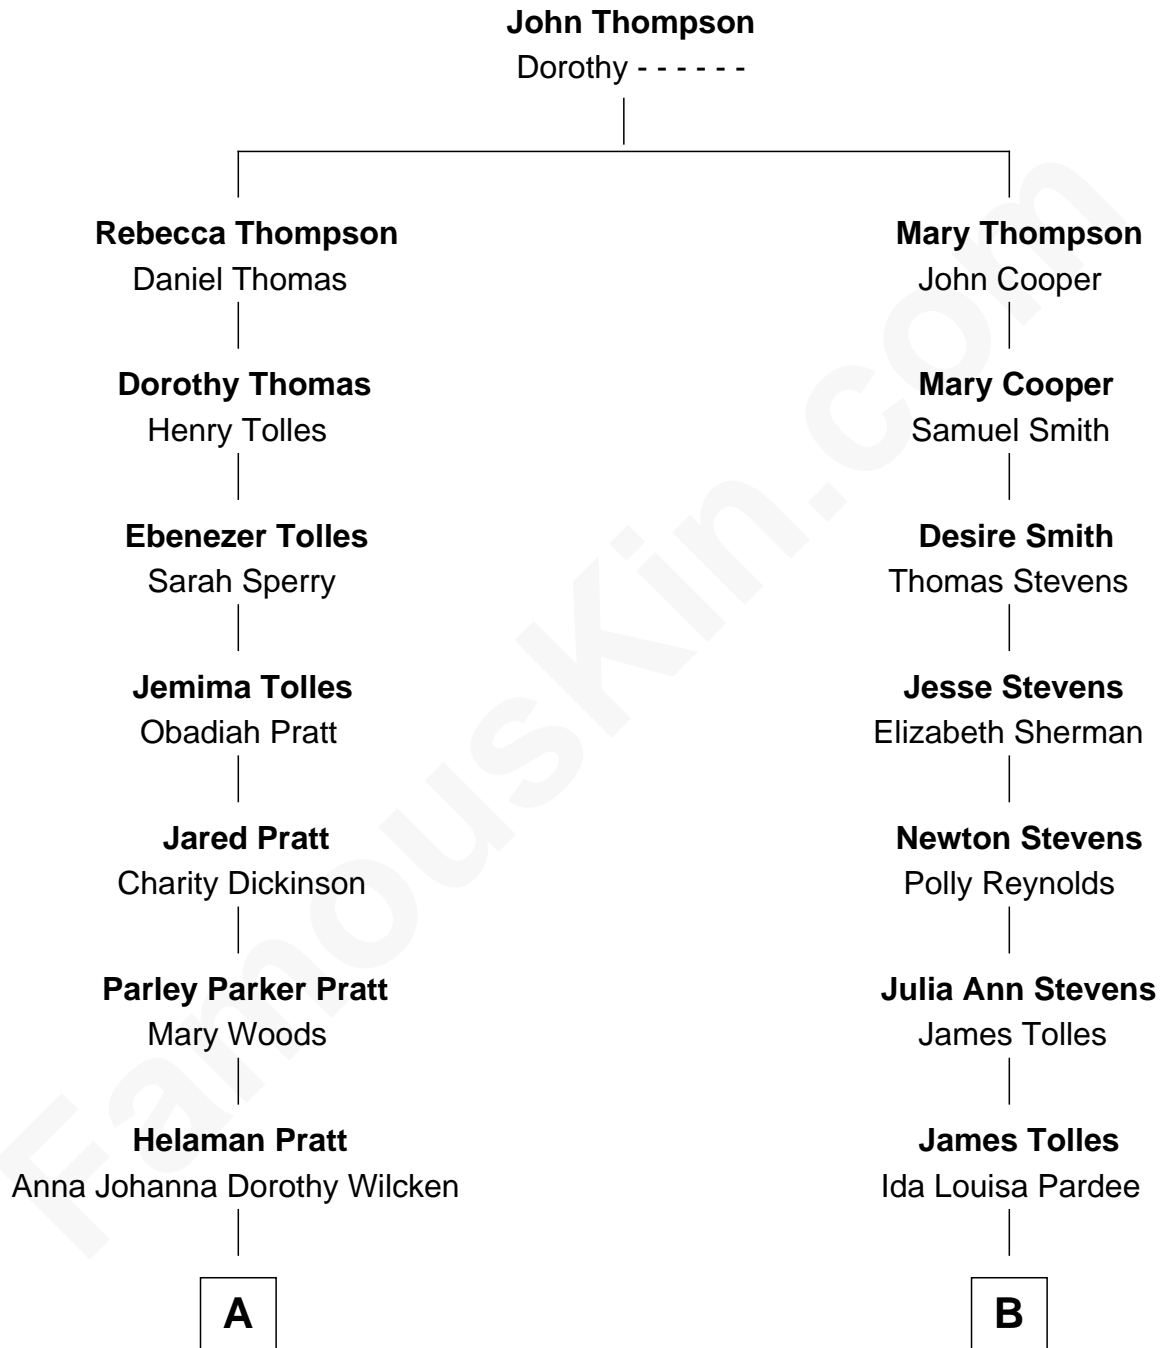

FamousKin.com

Relationship Chart of

George Romney

43rd Governor of Michigan

8th cousin 2 times removed of

Mizuo Peck

TV and Movie Actress

A

Anna Amelia Pratt
Gaskell Samuel Romney

George Romney
43rd Governor of Michigan

B

Katharine May Tolles
George Leete Peck

Laurence Tolles Peck
Barbara Field

George Leete Peck
Sanae Mizusawa

Mizuo Peck
TV and Movie Actress