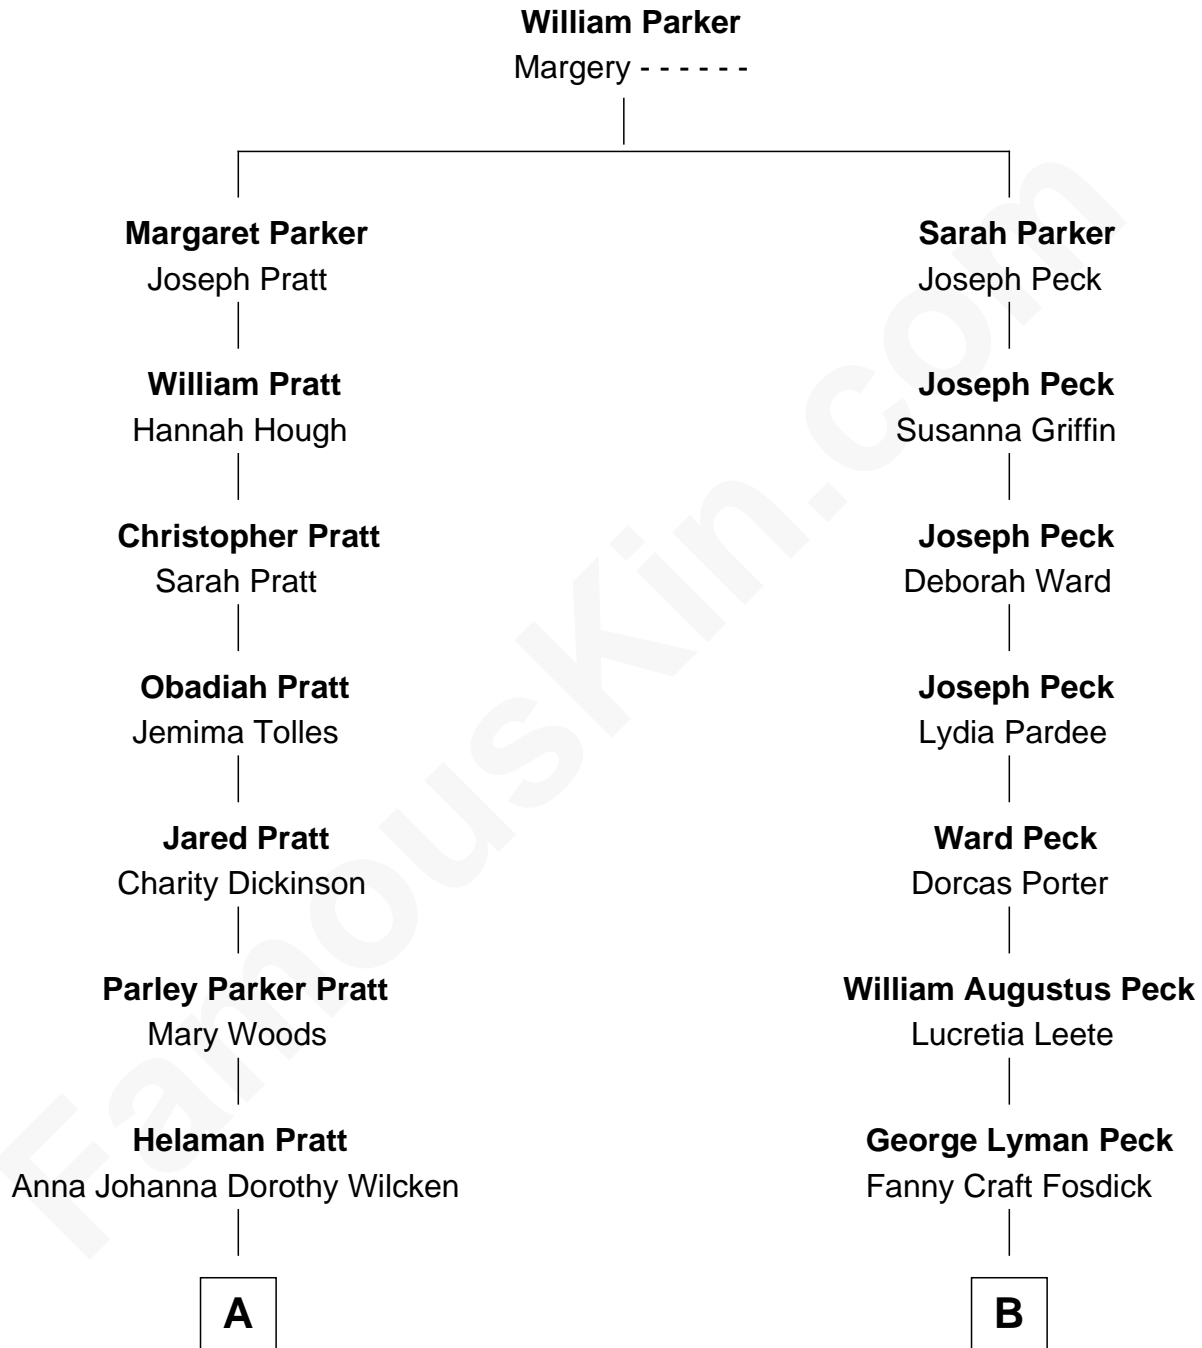

# FamousKin.com Relationship Chart of

**George Romney**

43rd Governor of Michigan

8th cousin 2 times removed of

**Mizuo Peck**

TV and Movie Actress

**A**

**Anna Amelia Pratt**  
Gaskell Samuel Romney

**George Romney**  
*43rd Governor of Michigan*

**B**

**George Leete Peck**  
Katharine May Tolles

**Laurence Tolles Peck**  
Barbara Field

**George Leete Peck**  
Sanae Mizusawa

**Mizuo Peck**  
*TV and Movie Actress*