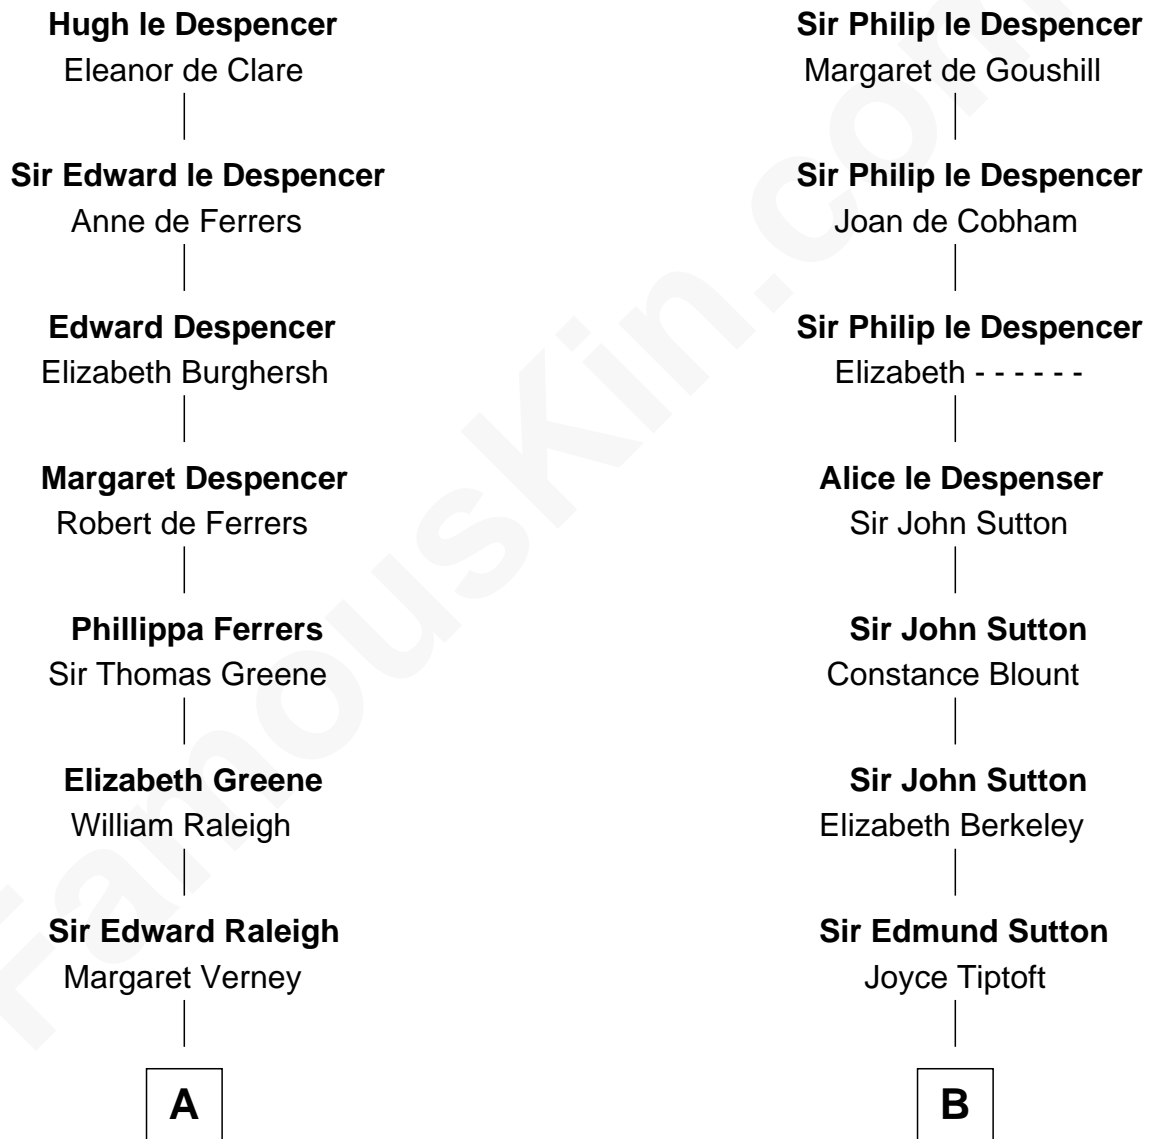

# FamousKin.com Relationship Chart of

**George Romney**

*43rd Governor of Michigan*

18th cousin 3 times removed of

**Oliver Wendell Holmes, Sr.**

*American "Fireside" Poet*

**Sir Hugh le Despencer**

Isabella de Beauchamp

**C**

**Charity Dickinson**

Jared Pratt

**Parley Parker Pratt**

Mary Woods

**Helaman Pratt**

Anna Johanna Dorothy Wilcken

**Anna Amelia Pratt**