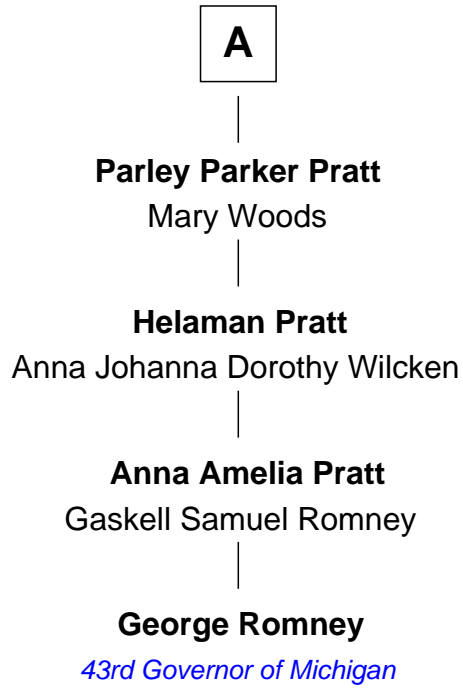

# FamousKin.com Relationship Chart of

**George Romney**

*43rd Governor of Michigan*

7th cousin 3 times removed of

**Ichabod Goodwin**

*27th Governor of New Hampshire*

**Edward Hutchinson**

Susannah - - - - -

FamousKin.com