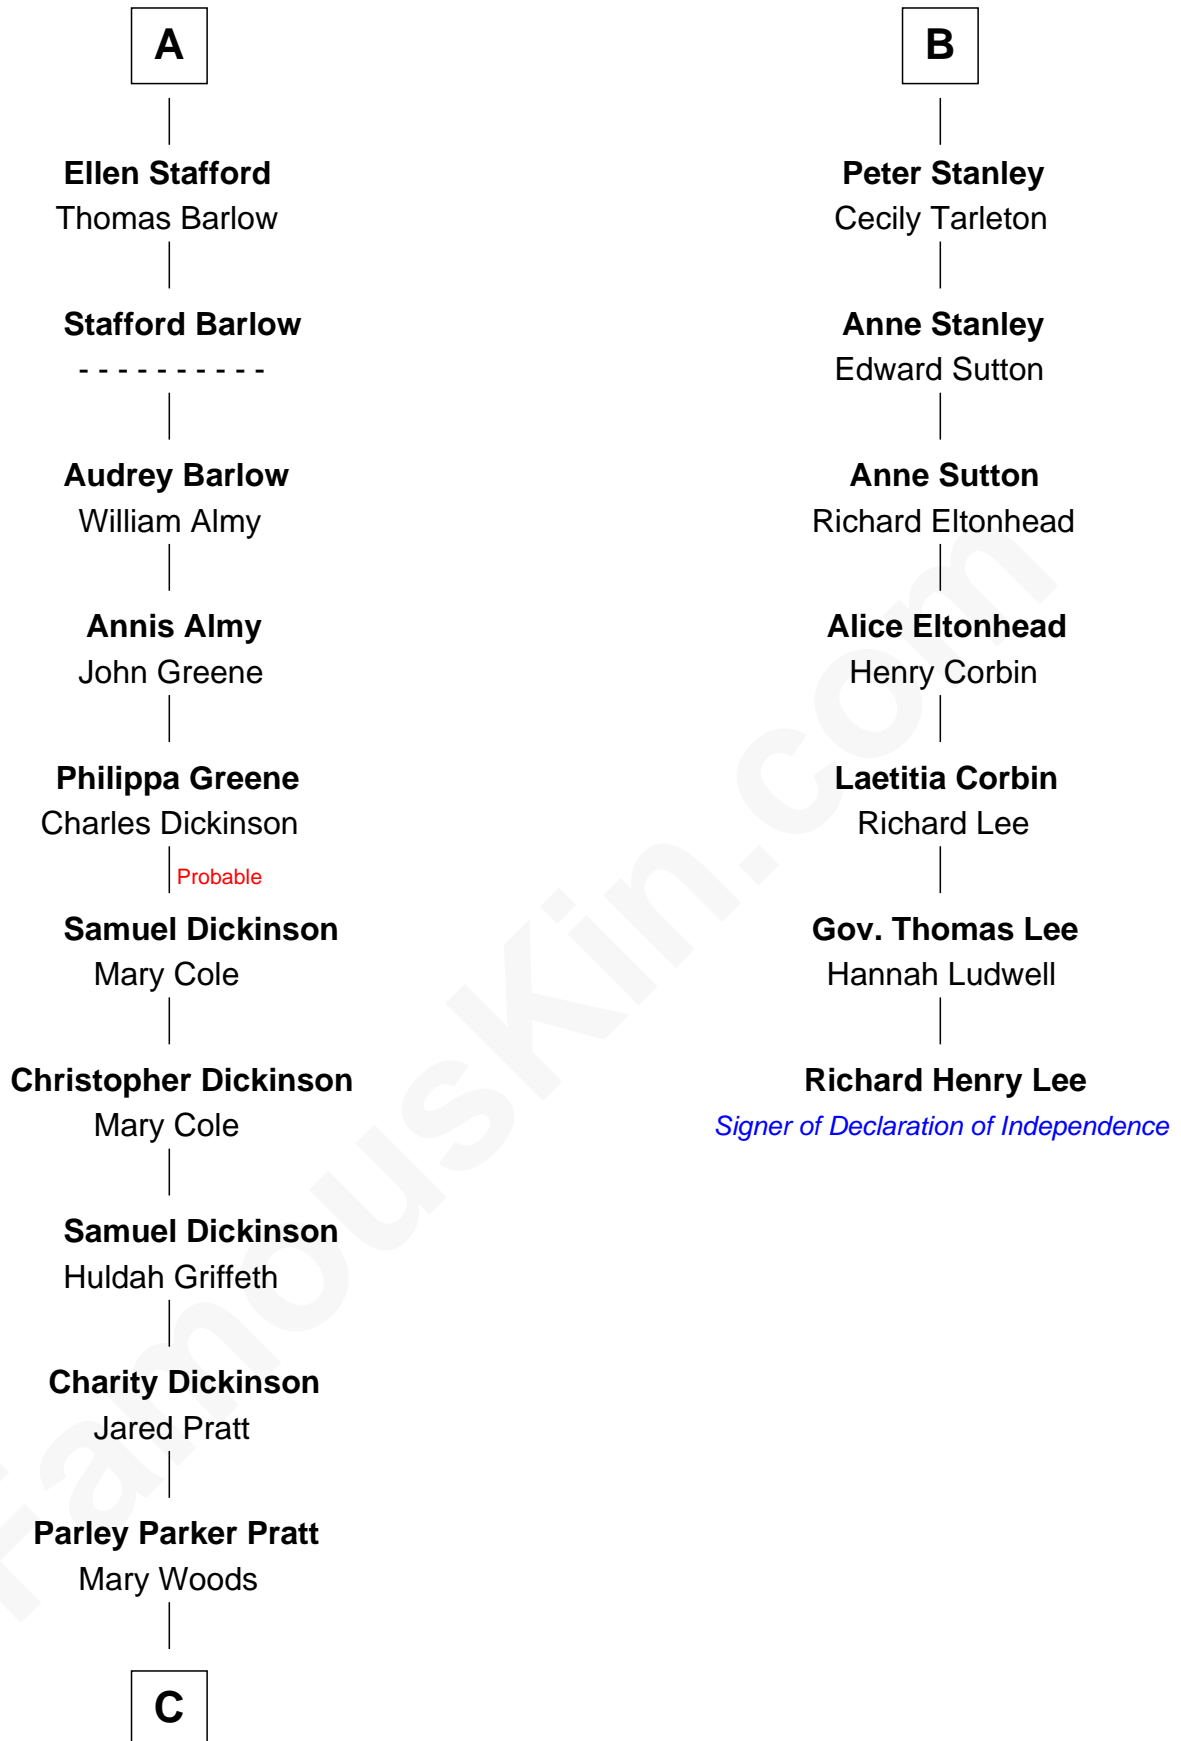

FamousKin.com

Relationship Chart of

George Romney

43rd Governor of Michigan

13th cousin 6 times removed of

Richard Henry Lee

Signer of the Declaration of Independence

C

Helaman Pratt
Anna Johanna Dorothy Wilcken

Anna Amelia Pratt
Gaskell Samuel Romney

George Romney
43rd Governor of Michigan

FamousKin.com