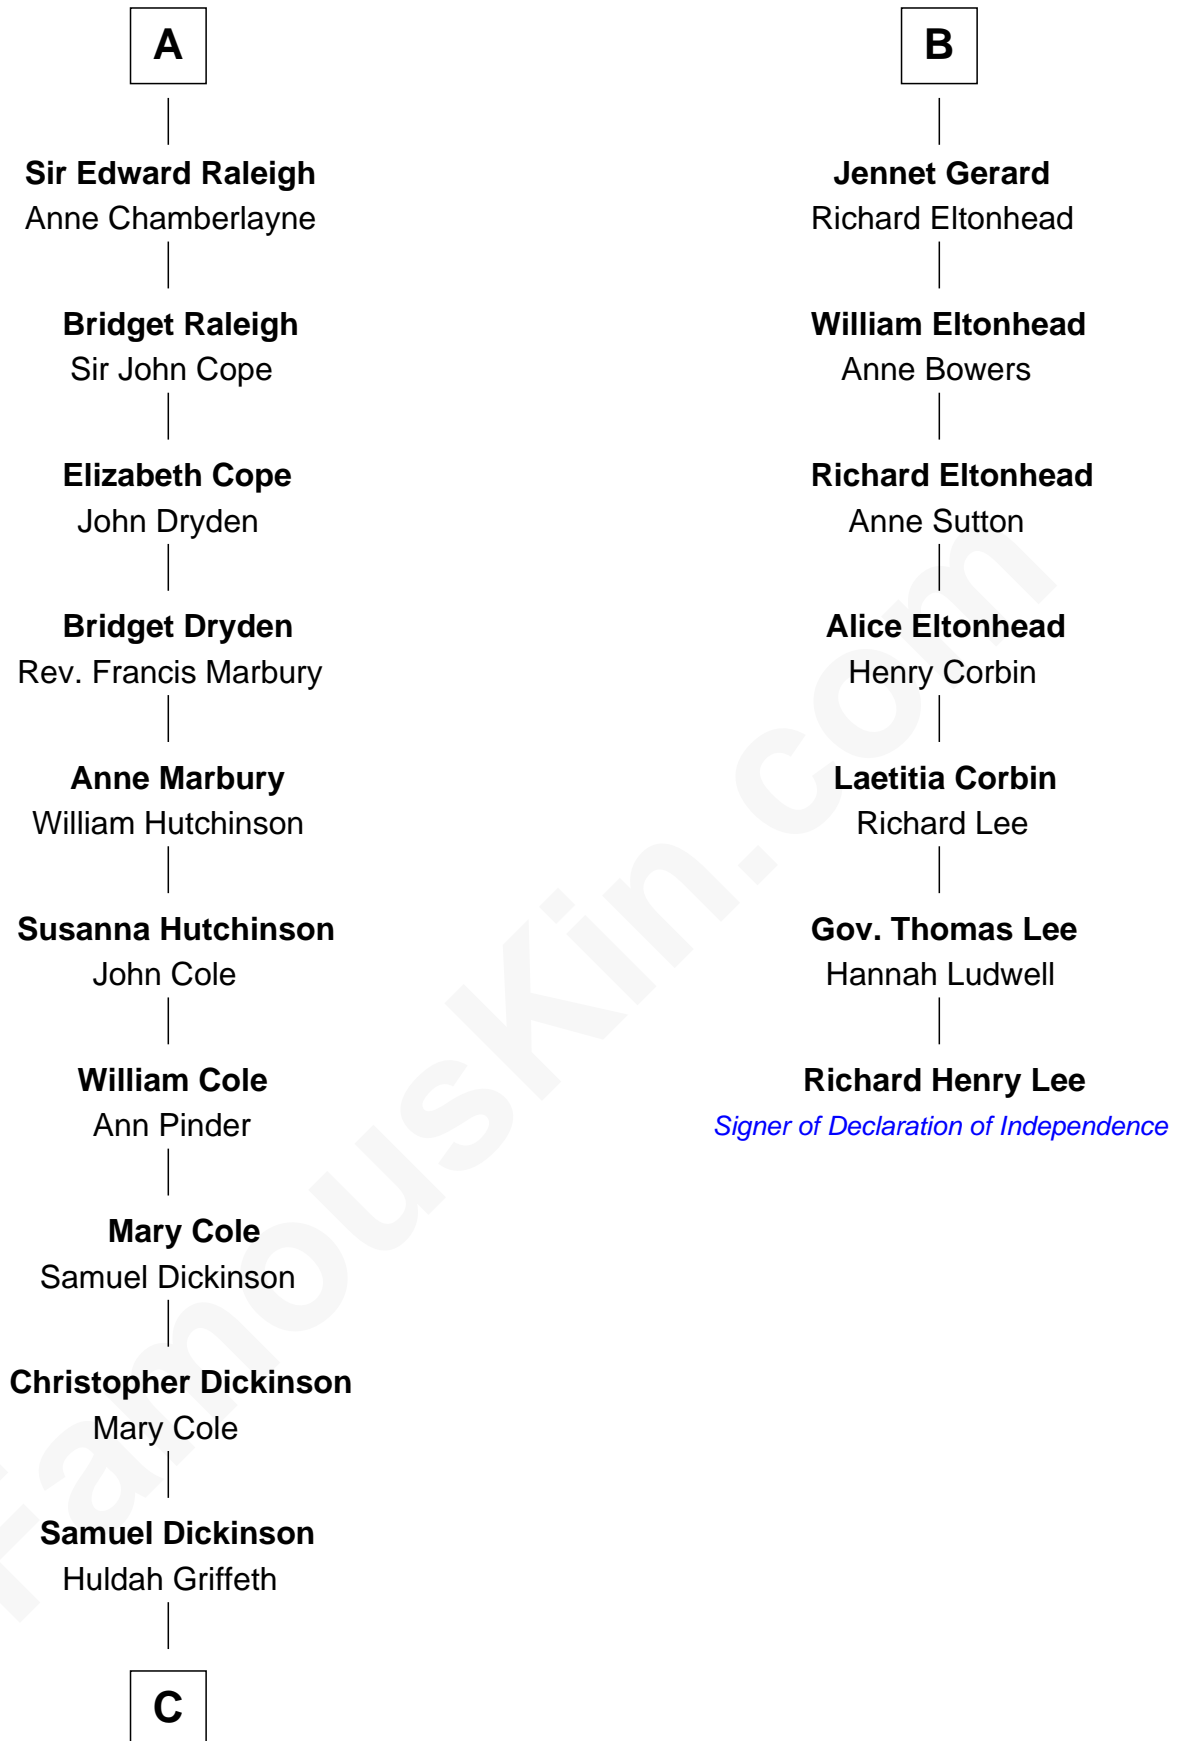

FamousKin.com

Relationship Chart of

George Romney

43rd Governor of Michigan

13th cousin 8 times removed of

Richard Henry Lee

Signer of the Declaration of Independence

Humphrey de Bohun
Elizabeth Plantagenet

Eleanor de Bohun
Sir James le Boteler

Pernel le Boteler
Sir Gilbert Talbot

Sir Richard Talbot
Ankaret le Strange

Mary Talbot
Sir Thomas Greene

Sir Thomas Greene
Phillippa Ferrers

Elizabeth Greene
William Raleigh

Sir Edward Raleigh
Margaret Verney

A

Sir William de Bohun
Elizabeth de Badlesmere

Elizabeth de Bohun
Sir Richard Fitzalan

Elizabeth Fitzalan
Sir Robert Goushill

Joan Goushill
Sir Thomas Stanley

Katherine Stanley
Sir John Savage

Dulcia Savage
Sir Henry Bold

Maud Bold
Thomas Gerard

B

C

Charity Dickinson

Jared Pratt

Parley Parker Pratt

Mary Woods