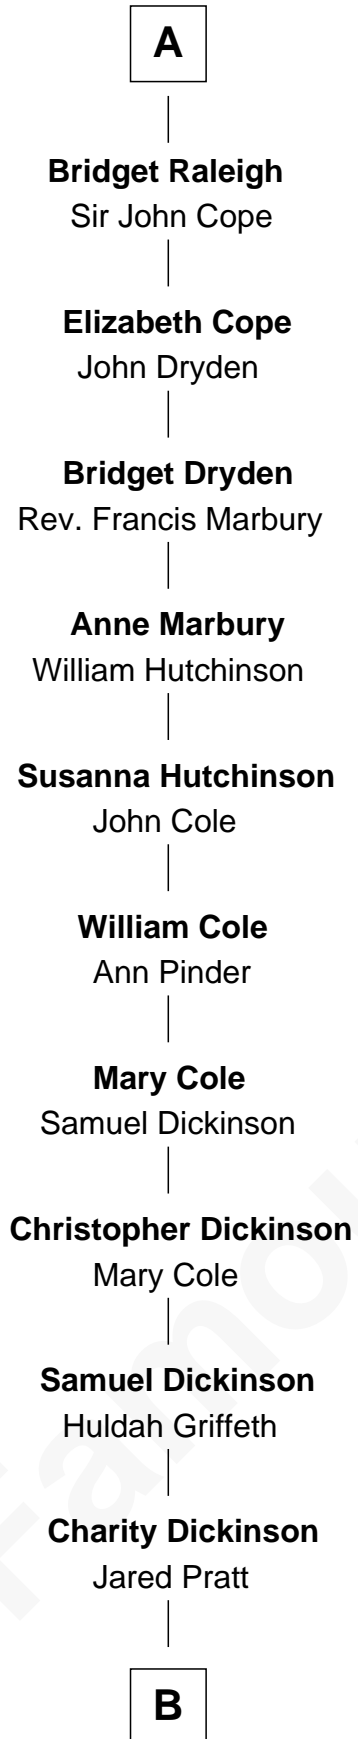

# FamousKin.com Relationship Chart of

**George Romney**

*43rd Governor of Michigan*

6th cousin 14 times removed of

**King Henry VIII**

*King of England*

**Edmund Fitzalan**

Alice de Warenne

**Elizabeth Greene**

William Raleigh

**Sir Edward Raleigh**

Margaret Verney

**Sir Edward Raleigh**

Anne Chamberlayne

**A**

**Richard Fitzalan**

Eleanor Plantagenet

**Alice Fitzalan**

Sir Thomas de Holand

**Margaret de Holand**

Sir John Beaufort

**John Beaufort**

Margaret Beauchamp

**Margaret Beaufort**

Edmund Tudor

**Henry VII, King of England**

Elizabeth of York

**King Henry VIII**

*King of England*

**B**

—  
**Parley Parker Pratt**

Mary Woods