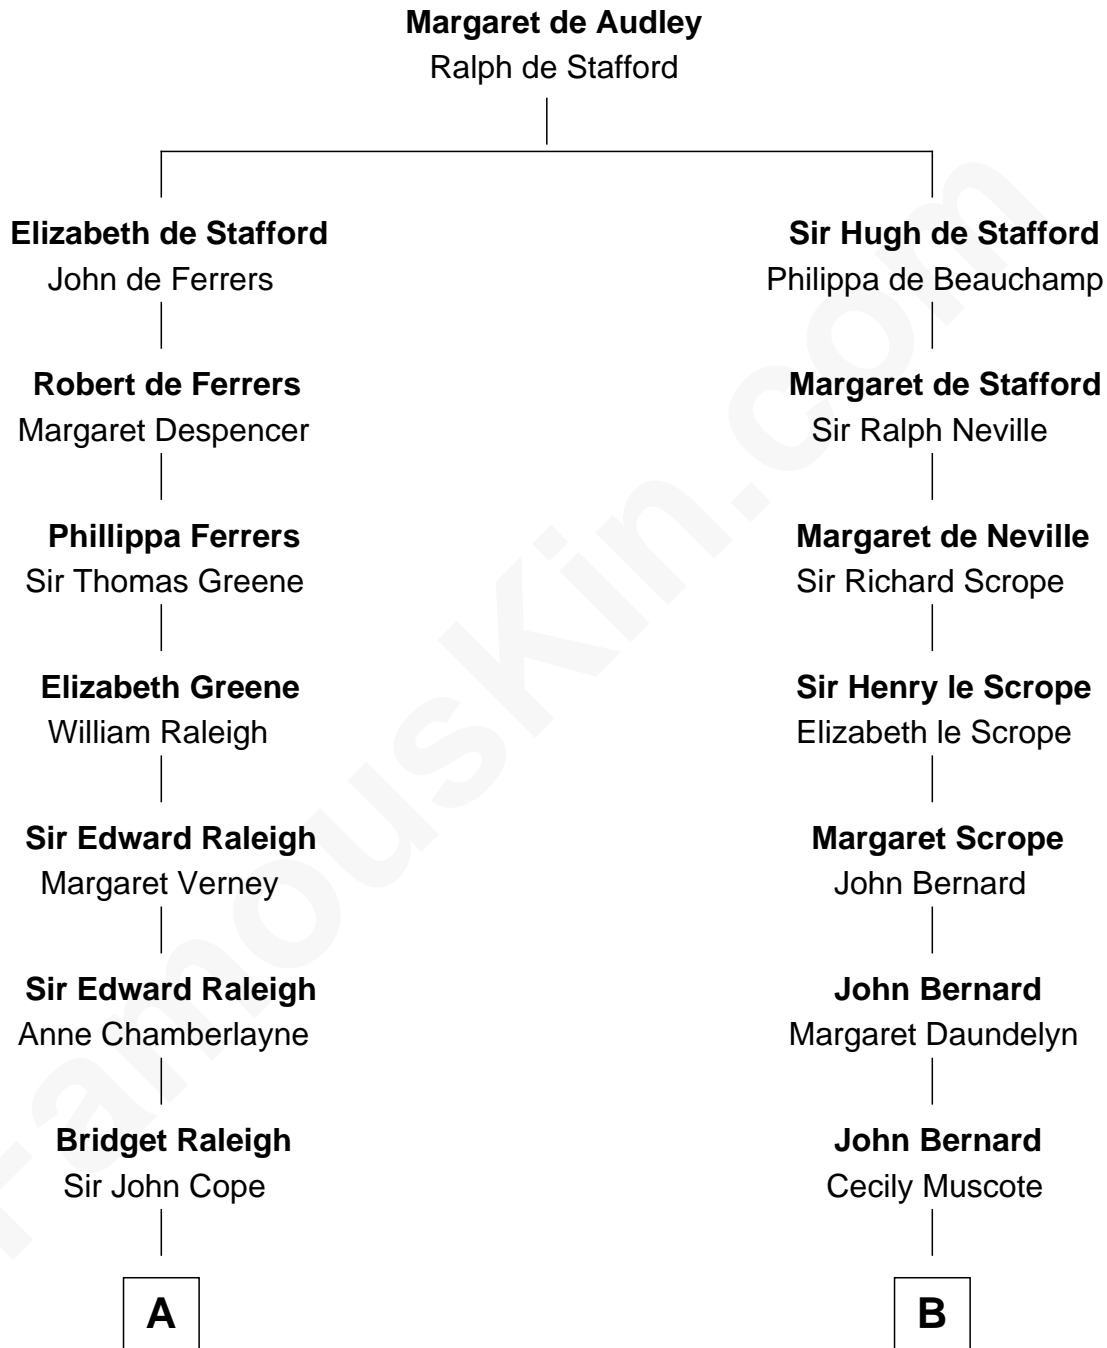

FamousKin.com

Relationship Chart of

George Romney

43rd Governor of Michigan

13th cousin 6 times removed of

Francis Lightfoot Lee

Signer of the Declaration of Independence

C

Helaman Pratt
Anna Johanna Dorothy Wilcken

Anna Amelia Pratt
Gaskell Samuel Romney

George Romney
43rd Governor of Michigan

FamousKin.com